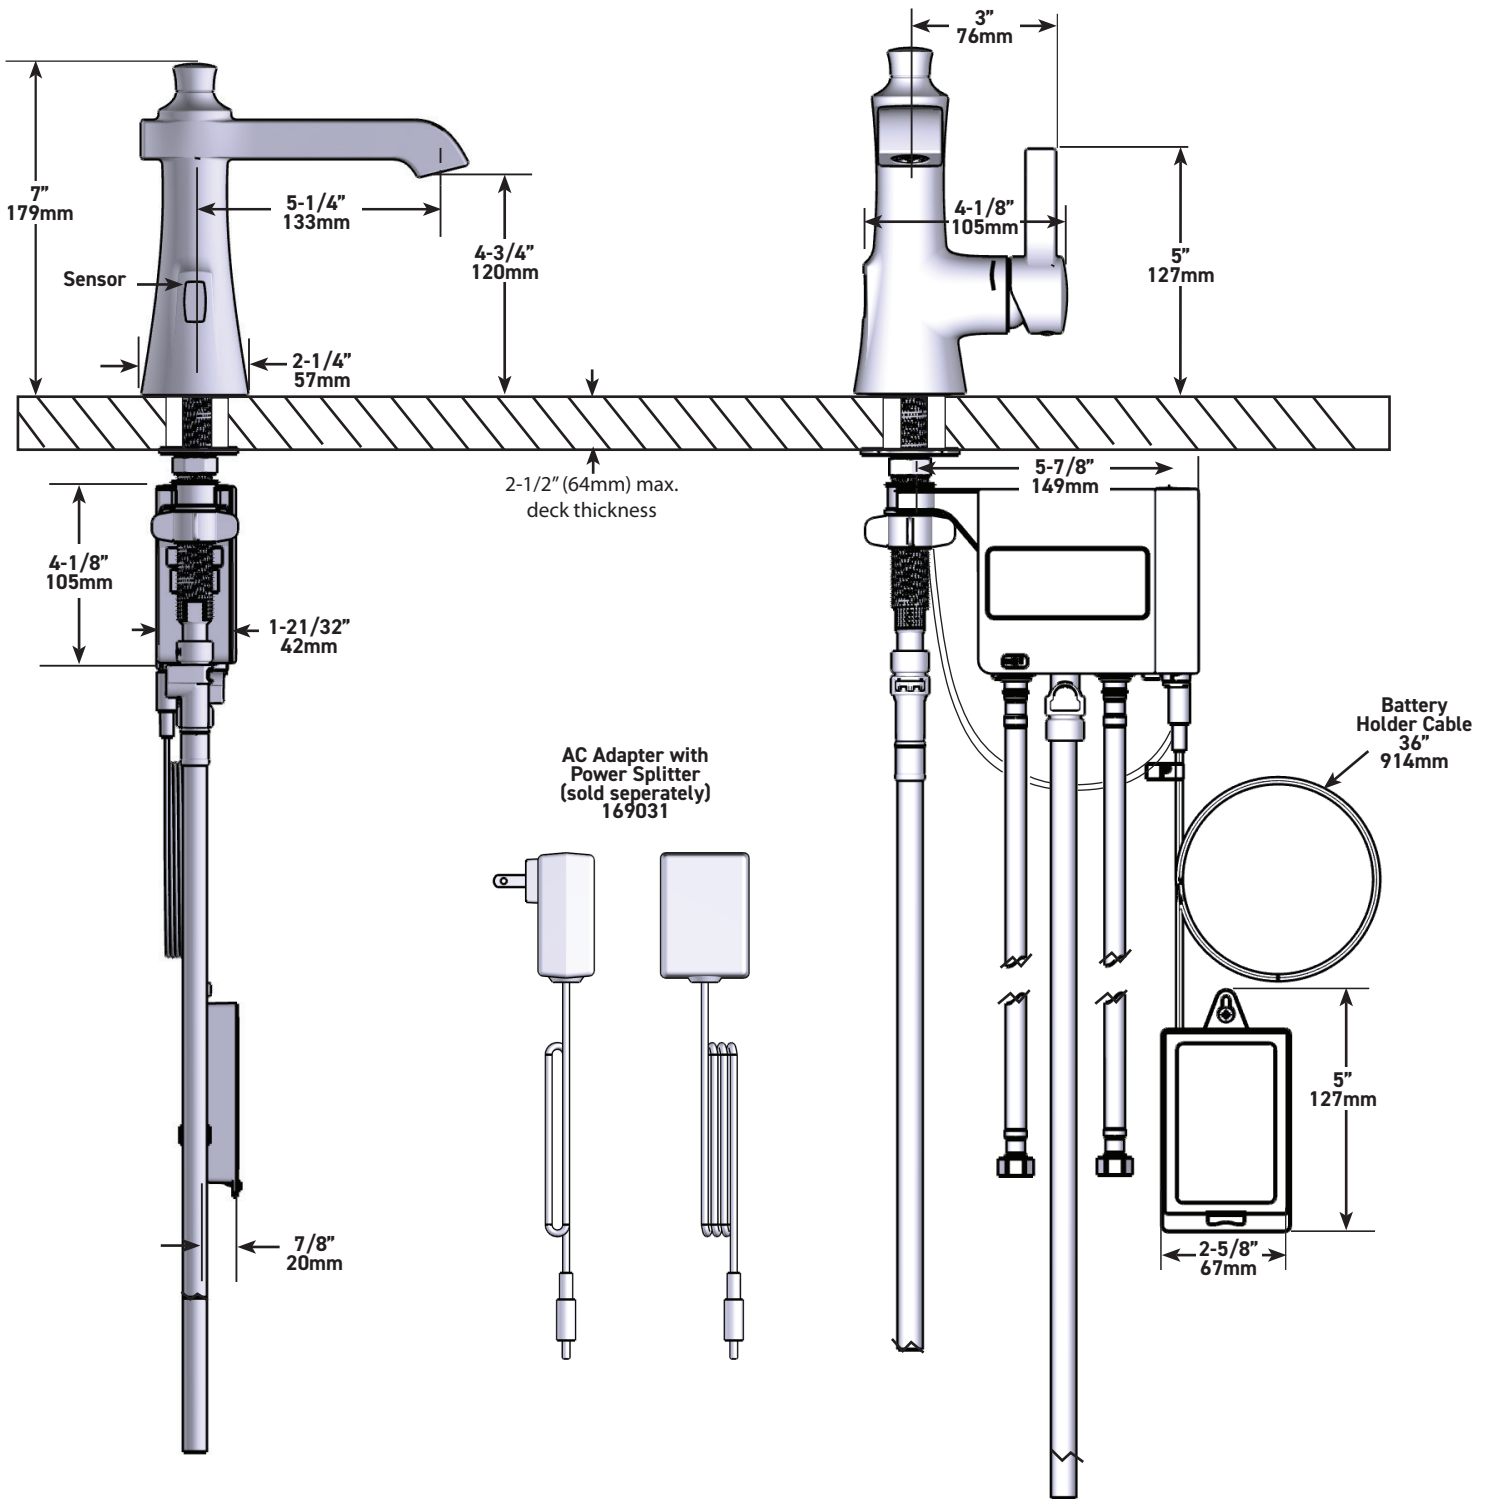

## FLARA™ MotionSense Wave™

Single Handle Digital Lavatory Faucet with MotionSense Wave™

**MODELS:** S6981EW series

***This Faucet is designed to be installed in 1, 1-1/4" (32mm) min. dia.***

See page 2 for dimensions

**CRITICAL DIMENSIONS** DO NOT SCALE

**CRITICAL DIMENSIONS** DO NOT SCALE