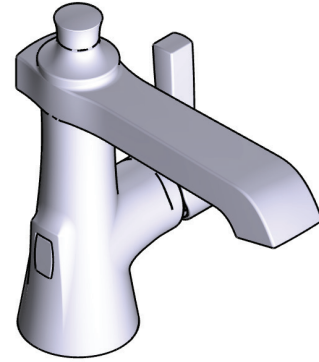

OPERATION

- Lever style handle, installed on right hand side only
- Temperature controlled by 100° arc of handle travel
- Operates with less than 5 lbs. of force

FLOW

- Flow is limited to 1.2 gpm max (4.5l/min) at 60 psi

CARTRIDGE

- 1255™ Duralast™ cartridge for Single-Handle Faucets
- Nonmetallic/nonferrous and ceramic material

STANDARDS

- Third party certified to WaterSense® ASME A112.18.1/CSA B125.1, and all applicable requirements referenced therein
- Certified to NSF 61/9 & 372
- Products marked with 1.2 gpm are compliant with California water efficiency regulations
- Complies with California Proposition 65 and with the Federal Safe Drinking Water Act
- ADA for lever handle

WARRANTY

- Limited lifetime warranty against leaks, drips, finish defects to the original consumer purchaser
- 5 year warranty electronic operation defects to the original consumer purchaser
- 5 year warranty against leaks, drips, finish defects if used in commercial installations
- 1 year warranty against electronic operation defects if used in commercial installations
- Visit www.moen.com/support for complete details and limitations

FLARA™ MotionSense Wave™

Single Handle Digital Lavatory Faucet with MotionSense Wave™

MODELS: S6981EW series

This Faucet is designed to be installed in 1, 1-1/4" (32mm) min. dia.

See page 2 for dimensions

CRITICAL DIMENSIONS DO NOT SCALE