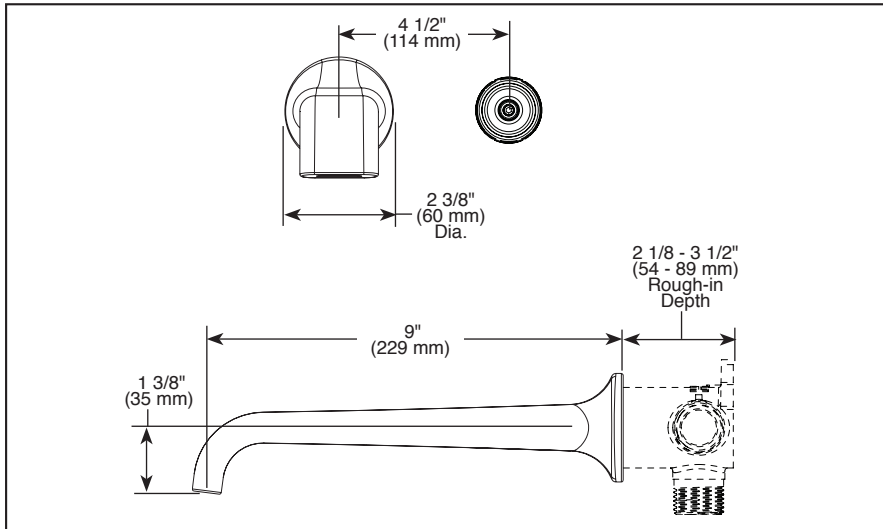

BRIZO®

BATHROOM FAUCET

- Allaria™ Collection
- Single Handle Two Hole Wall Mount

STANDARD SPECIFICATIONS:

- Max. flow rate 1.2 gpm @ 60 psi, 4.5 L/Min @ 414 kPa
- Control mechanism - 25 mm ceramic mixing cartridge with metal stem and 180° rotation
- Spout features laminar water flow
- Solid brass fabricated body
- Drain sold separately
- Rough-in R85800 required for installation, not included
- Optional 7 3/4" (197 mm) back plate - 696767 (not included)
- Handles sold separately

Specific Features: _____

<p>HL5867▲ </p>  <p>3 9/16" (91 mm) 2 7/8" (73 mm)</p>	<p>HL5868▲ </p>  <p>3 11/16" (94 mm) 2 3/4" (70 mm)</p>	<p>HK5867▲ </p>  <p>4 5/16" (110 mm) 1 3/16" (30 mm)</p>
<p>RP72411▲ Grid Strainer Drain less overflow holes</p> 	<p>RP72413▲ Push Button Drain less overflow holes</p>  <p>2 3/4" (70 mm) Dia.</p>	<p>RP81627▲ Push Button Drain less overflow holes</p>  <p>1 5/8" (41 mm) Dia.</p>
<p>RP72412▲ Grid Strainer Drain with overflow holes</p> 	<p>RP72414▲ Push Button Drain with overflow holes</p>  <p>2 3/4" (70 mm) Dia.</p>	<p>RP81628▲ Push Button Drain with overflow holes</p>  <p>1 5/8" (41 mm) Dia.</p>