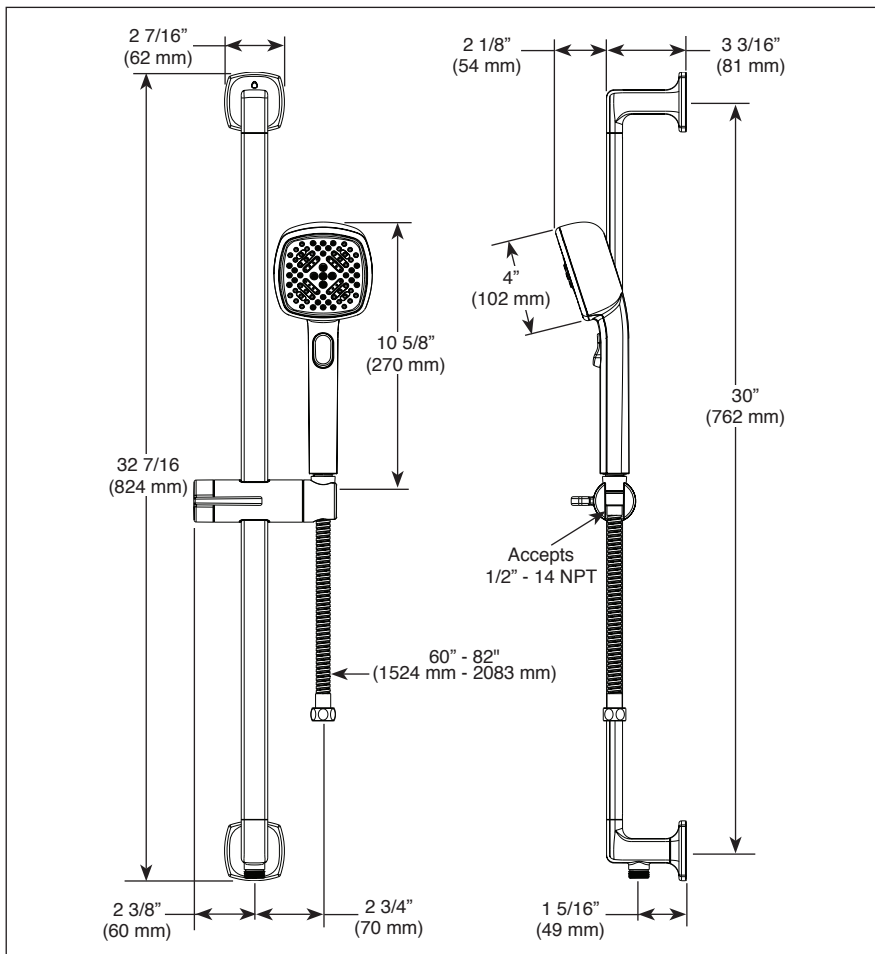

88767-▲

Submitted Model No.: _____

Specific Features: _____

▲ Designate proper finish suffix

BRIZO®

HANDSHOWER W/ SLIDE BAR

■ Allaria™ Collection

STANDARD SPECIFICATIONS:

- Max flow rate 1.75 gpm @ 80 psi, 6.6 L/min @ 550 kPa
- Wall bar with adjustable slide (allows for adjustable shower height). Not to be used as a grab bar.
- 60" - 82" (1524 mm - 2083 mm) stretchable finished metal hose
- Wall bar includes integrated elbow for hose connection
- Multiple spray settings and pause feature - pause is a non-positive shut-off