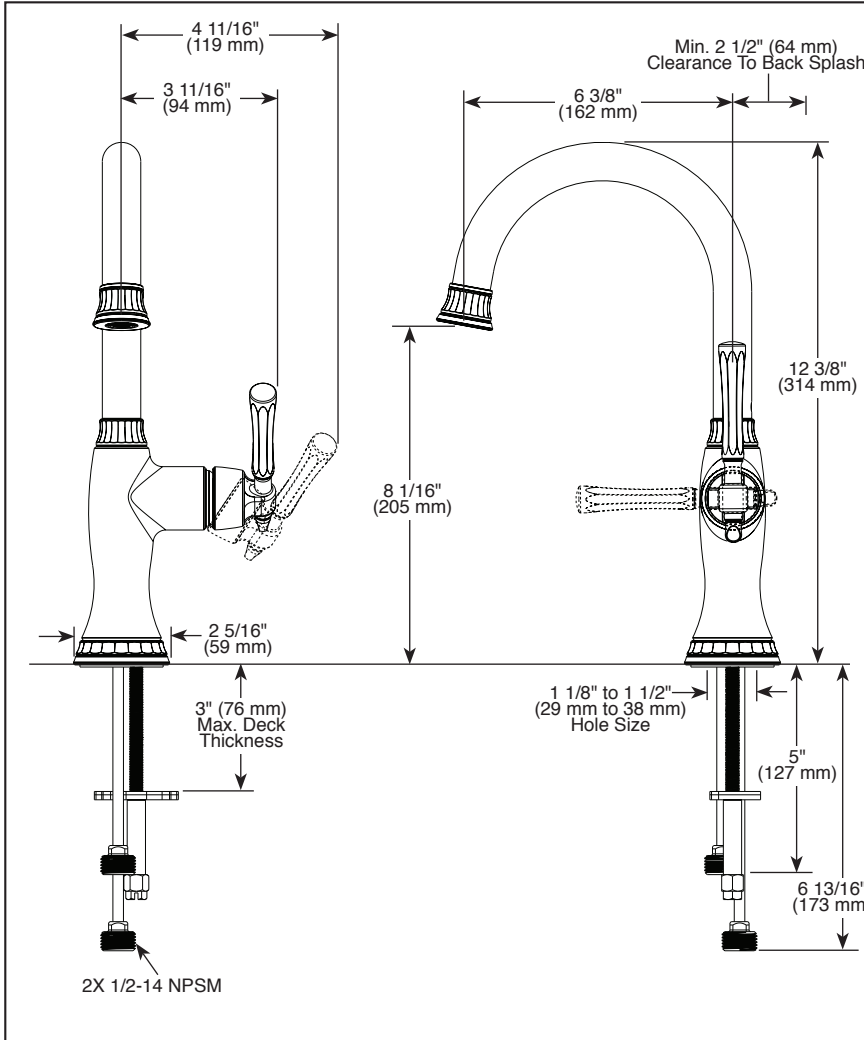

▲ Designate proper finish suffix

BRIZO®

KITCHEN FAUCETS

- Tulham™ Collection
- Single Handle Bar Faucet

STANDARD SPECIFICATIONS:

- Max flow rate 1.8 gpm @ 60 psi, 6.8 L/min @ 414 kPa
- One hole mount
- Solid brass fabricated body
- Ceramic disc cartridge
- Spout rotates 360°
- 3/8" staggered copper supply lines with 1/2" adapters

WARRANTY

- Parts and Finish - Lifetime limited warranty; or for commercial purchasers, 10 years for multi-family residential (apartments and condominiums) and 5 years for all other commercial uses, in each case from the date of purchase.
- Electronic Parts and Batteries (if applicable) - 5 years from the date of purchase; or for commercial purchasers, 1 year from the date of purchase. No warranty is provided on batteries.

COMPLIES WITH:

- ASME A112.18.1 / CSA B125.1
- Indicates compliance to ICC/ANSI A117.1
- Verified compliant with .25% weighted average Pb content regulations.