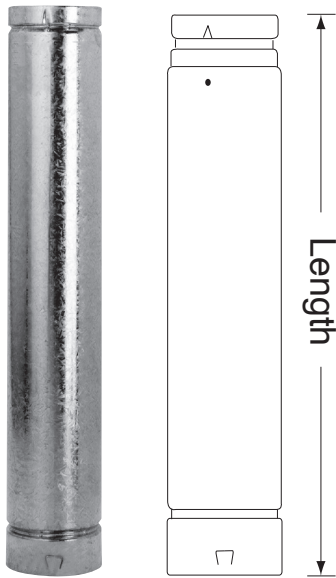

Round Rigid Pipe *continued*

- Available in 3" to 8" diameters.
- Easy to assemble and can be combined to obtain the required installation height.
- To calculate installed height, deduct 1.5" for each joint.

NOTE: For installation in Canada order "(0BV0C)" only. Non-galvalume exterior vent must be painted.

SIZE	LENGTH	ORDER #	STOCK #	SIZE	LENGTH	ORDER #	STOCK #
7"	6"	7BV06	810018085	7"	60"	7BV60C	810018102
7"	12"	7BV12	810018086	8"	6"	8BV06	810018155
7"	12"	7BV12C	810018087	8"	12"	8BV12	810018156
7"	18"	7BV18	810018089	8"	18"	8BV18	810018158
7"	18"	7BV18C	810018090	8"	18"	8BV18C	810018159
7"	24"	7BV24	810018092	8"	24"	8BV24	810018161
7"	24"	7BV24C	810018093	8"	24"	8BV24C	810018162
7"	36"	7BV36	810018095	8"	36"	8BV36	810018164
7"	36"	7BV36C	810018096	8"	36"	8BV36C	810018165
7"	48"	7BV48	810018098	8"	48"	8BV48	810018167
7"	48"	7BV48C	810018099	8"	48"	8BV48C	810018168
7"	60"	7BV60	810018101	8"	60"	8BV60	810018170
				8"	60"	8BV60C	810018171

Large Diameter Round Rigid Pipe

- Easy to assemble and can be combined to obtain the required installation height.
 - To calculate installed height, deduct 1" for each joint.
- NOTE: In Canada, all exterior vent must be painted.**

SIZE	LENGTH	ORDER #	STOCK #	O.D. (A)	I.D. (B)	C	D
10"	12"	10BV12	810018222	11"	10"	11"	12"
10"	18"	10BV18	810018223	11"	10"	17"	18"
10"	24"	10BV24	810018224	11"	10"	23"	24"
10"	36"	10BV36	810018225	11"	10"	35"	36"
12"	12"	12BV12	810018243	13"	12"	11"	12"
12"	18"	12BV18	810018244	13"	12"	17"	18"
12"	24"	12BV24	810018245	13"	12"	23"	24"
12"	36"	12BV36	810018246	13"	12"	35"	36"
14"	12"	14BV12	810018264	15"	14"	11"	12"
14"	18"	14BV18	810018265	15"	14"	17"	18"
14"	24"	14BV24	810018266	15"	14"	23"	24"
14"	36"	14BV36	810018267	15"	14"	35"	36"