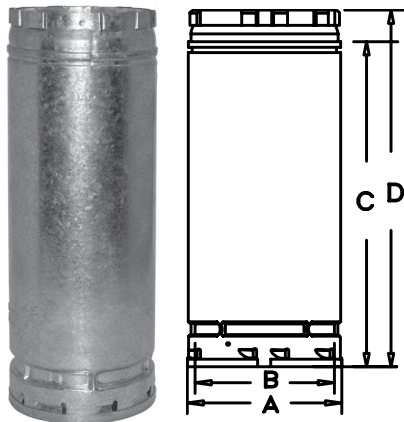

Round Rigid Pipe *continued*

- Available in 3" to 8" diameters.
- Easy to assemble and can be combined to obtain the required installation height.
- To calculate installed height, deduct 1.5" for each joint.

NOTE: For installation in Canada order "(0BV0C)" only. Non-galvalume exterior vent must be painted.

SIZE	LENGTH	ORDER #	STOCK #	SIZE	LENGTH	ORDER #	STOCK #
7"	6"	7BV06	810018085	7"	60"	7BV60C	810018102
7"	12"	7BV12	810018086	8"	6"	8BV06	810018155
7"	12"	7BV12C	810018087	8"	12"	8BV12	810018156
7"	18"	7BV18	810018089	8"	18"	8BV18	810018158
7"	18"	7BV18C	810018090	8"	18"	8BV18C	810018159
7"	24"	7BV24	810018092	8"	24"	8BV24	810018161
7"	24"	7BV24C	810018093	8"	24"	8BV24C	810018162
7"	36"	7BV36	810018095	8"	36"	8BV36	810018164
7"	36"	7BV36C	810018096	8"	36"	8BV36C	810018165
7"	48"	7BV48	810018098	8"	48"	8BV48	810018167
7"	48"	7BV48C	810018099	8"	48"	8BV48C	810018168
7"	60"	7BV60	810018101	8"	60"	8BV60	810018170
				8"	60"	8BV60C	810018171

Large Diameter Round Rigid Pipe

- Easy to assemble and can be combined to obtain the required installation height.
 - To calculate installed height, deduct 1" for each joint.
- NOTE: In Canada, all exterior vent must be painted.**

SIZE	LENGTH	ORDER #	STOCK #	O.D. (A)	I.D. (B)	C	D
10"	12"	10BV12	810018222	11"	10"	11"	12"
10"	18"	10BV18	810018223	11"	10"	17"	18"
10"	24"	10BV24	810018224	11"	10"	23"	24"
10"	36"	10BV36	810018225	11"	10"	35"	36"
12"	12"	12BV12	810018243	13"	12"	11"	12"
12"	18"	12BV18	810018244	13"	12"	17"	18"
12"	24"	12BV24	810018245	13"	12"	23"	24"
12"	36"	12BV36	810018246	13"	12"	35"	36"
14"	12"	14BV12	810018264	15"	14"	11"	12"
14"	18"	14BV18	810018265	15"	14"	17"	18"
14"	24"	14BV24	810018266	15"	14"	23"	24"
14"	36"	14BV36	810018267	15"	14"	35"	36"