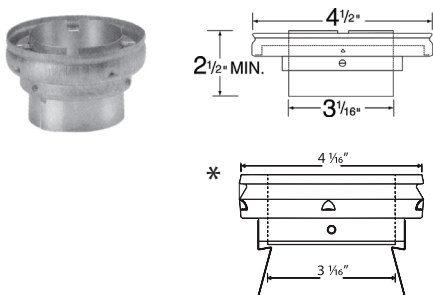

Increaser

- Use to increase vent diameter.
- Additional sizes available through special order.

SIZE	ORDER #	STOCK #
3" x 4"	3BVX4	810017771
3" x 5"	3BVX5	810017772
4" x 5"	4BVX5	810017860
4" x 6"	4BVX6	810017861
4" x 10"	4BVX10	810017862
5" x 6"	5BVX6	810017950

Large Diameter Increaser

- The increaser is used to increase the vent size.
- The maximum increase is 4 sizes.

SIZE	ORDER #	STOCK #	SIZE	ORDER #	STOCK #
6" x 10"	6BVX10	810018044	16" x 20"	16BVX20	810018296
6" x 12"	6BVX12	810018045	16" x 22"	16BVX22	810018297
7" x 10"	7BVX10	810018117	18" x 20"	18BVX20	810018312
7" x 12"	7BVX12	810018118	18" x 22"	18BVX22	810018313
8" x 10"	8BVX10	810018185	18" x 24"	18BVX24	810018314
8" x 12"	8BVX12	810018186	18" x 26"	18BVX26	810018315
8" x 14"	8BVX14	810018187	20" x 22"	20BVX22	810018330
10" x 12"	10BVX12	810018237	20" x 24"	20BVX24	810018331
10" x 14"	10BVX14	810018238	20" x 26"	20BVX26	810018332
10" x 16"	10BVX16	810018239	20" x 28"	20BVX28	810018333
10" x 18"	10BVX18	810018240	22" x 24"	22BVX24	810018347
12" x 14"	12BVX14	810018258	22" x 26"	22BVX26	810018348
12" x 16"	12BVX16	810018259	22" x 28"	22BVX28	810018349
12" x 18"	12BVX18	810018260	22" x 30"	22BVX30	810018350
12" x 20"	12BVX20	810018261	24" x 26"	24BVX26	810018364
14" x 16"	14BVX16	810018277	24" x 28"	24BVX28	810018365
14" x 18"	14BVX18	810018278	24" x 30"	24BVX30	810018366
14" x 20"	14BVX20	810018279	26" x 28"	26BVX28	810018380
14" x 22"	14BVX22	810018280	26" x 30"	26BVX30	810018381
16" x 18"	16BVX18	810018295	28" x 30"	28BVX30	810018395

Appliance Increaser USA only

- Use to increase the vent diameter directly on top of the appliance.
- Increase 3" to 4" only.

SIZE	ORDER #	STOCK #
3" - 4"	3BVAX4	810017781
* 3" - 4"	3BVRRAX4	810017809

* Only for use with Rheem / Ruud Appliances