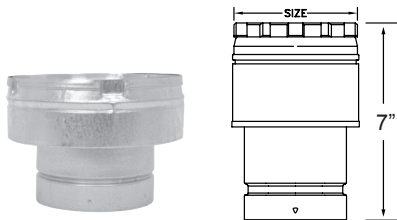

Increaser

- Use to increase vent diameter.
- Additional sizes available through special order.

SIZE	ORDER #	STOCK #
3" x 4"	3BVX4	810017771
3" x 5"	3BVX5	810017772
4" x 5"	4BVX5	810017860
4" x 6"	4BVX6	810017861
4" x 10"	4BVX10	810017862
5" x 6"	5BVX6	810017950

Large Diameter Increaser

- The increaser is used to increase the vent size.
- The maximum increase is 4 sizes.

SIZE	ORDER #	STOCK #	SIZE	ORDER #	STOCK #
6" x 10"	6BVX10	810018044	16" x 20"	16BVX20	810018296
6" x 12"	6BVX12	810018045	16" x 22"	16BVX22	810018297
7" x 10"	7BVX10	810018117	18" x 20"	18BVX20	810018312
7" x 12"	7BVX12	810018118	18" x 22"	18BVX22	810018313
8" x 10"	8BVX10	810018185	18" x 24"	18BVX24	810018314
8" x 12"	8BVX12	810018186	18" x 26"	18BVX26	810018315
8" x 14"	8BVX14	810018187	20" x 22"	20BVX22	810018330
10" x 12"	10BVX12	810018237	20" x 24"	20BVX24	810018331
10" x 14"	10BVX14	810018238	20" x 26"	20BVX26	810018332
10" x 16"	10BVX16	810018239	20" x 28"	20BVX28	810018333
10" x 18"	10BVX18	810018240	22" x 24"	22BVX24	810018347
12" x 14"	12BVX14	810018258	22" x 26"	22BVX26	810018348
12" x 16"	12BVX16	810018259	22" x 28"	22BVX28	810018349
12" x 18"	12BVX18	810018260	22" x 30"	22BVX30	810018350
12" x 20"	12BVX20	810018261	24" x 26"	24BVX26	810018364
14" x 16"	14BVX16	810018277	24" x 28"	24BVX28	810018365
14" x 18"	14BVX18	810018278	24" x 30"	24BVX30	810018366
14" x 20"	14BVX20	810018279	26" x 28"	26BVX28	810018380
14" x 22"	14BVX22	810018280	26" x 30"	26BVX30	810018381
16" x 18"	16BVX18	810018295	28" x 30"	28BVX30	810018395

Appliance Increaser USA only

- Use to increase the vent diameter directly on top of the appliance.
- Increase 3" to 4" only.

SIZE	ORDER #	STOCK #
3" - 4"	3BVAX4	810017781
* 3" - 4"	3BVRRAX4	810017809

* Only for use with Rheem / Ruud Appliances