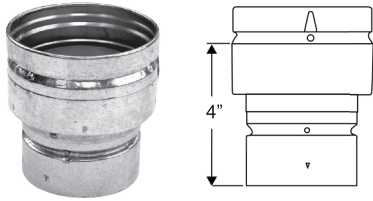

Increaser

- Use to increase vent diameter.
- Additional sizes available through special order.

SIZE	ORDER #	STOCK #
3" x 4"	3BVX4	810017771
3" x 5"	3BVX5	810017772
4" x 5"	4BVX5	810017860
4" x 6"	4BVX6	810017861
4" x 10"	4BVX10	810017862
5" x 6"	5BVX6	810017950

Large Diameter Increaser

- The increaser is used to increase the vent size.
- The maximum increase is 4 sizes.

SIZE	ORDER #	STOCK #	SIZE	ORDER #	STOCK #
6" x 10"	6BVX10	810018044	16" x 20"	16BVX20	810018296
6" x 12"	6BVX12	810018045	16" x 22"	16BVX22	810018297
7" x 10"	7BVX10	810018117	18" x 20"	18BVX20	810018312
7" x 12"	7BVX12	810018118	18" x 22"	18BVX22	810018313
8" x 10"	8BVX10	810018185	18" x 24"	18BVX24	810018314
8" x 12"	8BVX12	810018186	18" x 26"	18BVX26	810018315
8" x 14"	8BVX14	810018187	20" x 22"	20BVX22	810018330
10" x 12"	10BVX12	810018237	20" x 24"	20BVX24	810018331
10" x 14"	10BVX14	810018238	20" x 26"	20BVX26	810018332
10" x 16"	10BVX16	810018239	20" x 28"	20BVX28	810018333
10" x 18"	10BVX18	810018240	22" x 24"	22BVX24	810018347
12" x 14"	12BVX14	810018258	22" x 26"	22BVX26	810018348
12" x 16"	12BVX16	810018259	22" x 28"	22BVX28	810018349
12" x 18"	12BVX18	810018260	22" x 30"	22BVX30	810018350
12" x 20"	12BVX20	810018261	24" x 26"	24BVX26	810018364
14" x 16"	14BVX16	810018277	24" x 28"	24BVX28	810018365
14" x 18"	14BVX18	810018278	24" x 30"	24BVX30	810018366
14" x 20"	14BVX20	810018279	26" x 28"	26BVX28	810018380
14" x 22"	14BVX22	810018280	26" x 30"	26BVX30	810018381
16" x 18"	16BVX18	810018295	28" x 30"	28BVX30	810018395

Appliance Increaser USA only

- Use to increase the vent diameter directly on top of the appliance.
- Increase 3" to 4" only.

SIZE	ORDER #	STOCK #
3" - 4"	3BVAX4	810017781
* 3" - 4"	3BVRRAX4	810017809

* Only for use with Rheem / Ruud Appliances