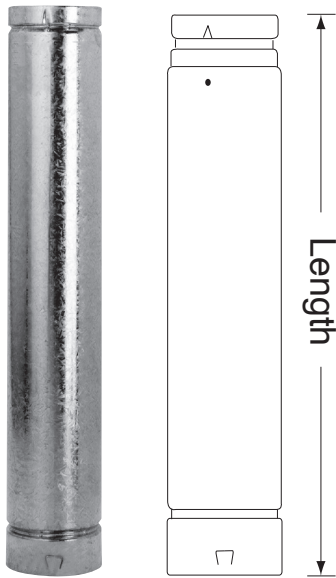

### Round Rigid Pipe *continued*

- Available in 3" to 8" diameters.
- Easy to assemble and can be combined to obtain the required installation height.
- To calculate installed height, deduct 1.5" for each joint.

**NOTE: For installation in Canada order "(0BV0C)" only. Non-galvalume exterior vent must be painted.**

SIZE	LENGTH	ORDER #	STOCK #	SIZE	LENGTH	ORDER #	STOCK #
7"	6"	7BV06	810018085	7"	60"	7BV60C	810018102
7"	12"	7BV12	810018086	8"	6"	8BV06	810018155
7"	12"	7BV12C	810018087	8"	12"	8BV12	810018156
7"	18"	7BV18	810018089	8"	18"	8BV18	810018158
7"	18"	7BV18C	810018090	8"	18"	8BV18C	810018159
7"	24"	7BV24	810018092	8"	24"	8BV24	810018161
7"	24"	7BV24C	810018093	8"	24"	8BV24C	810018162
7"	36"	7BV36	810018095	8"	36"	8BV36	810018164
7"	36"	7BV36C	810018096	8"	36"	8BV36C	810018165
7"	48"	7BV48	810018098	8"	48"	8BV48	810018167
7"	48"	7BV48C	810018099	8"	48"	8BV48C	810018168
7"	60"	7BV60	810018101	8"	60"	8BV60	810018170
				8"	60"	8BV60C	810018171

### Large Diameter Round Rigid Pipe

- Easy to assemble and can be combined to obtain the required installation height.
  - To calculate installed height, deduct 1" for each joint.
- NOTE: In Canada, all exterior vent must be painted.**

SIZE	LENGTH	ORDER #	STOCK #	O.D. (A)	I.D. (B)	C	D
10"	12"	10BV12	810018222	11"	10"	11"	12"
10"	18"	10BV18	810018223	11"	10"	17"	18"
10"	24"	10BV24	810018224	11"	10"	23"	24"
10"	36"	10BV36	810018225	11"	10"	35"	36"
12"	12"	12BV12	810018243	13"	12"	11"	12"
12"	18"	12BV18	810018244	13"	12"	17"	18"
12"	24"	12BV24	810018245	13"	12"	23"	24"
12"	36"	12BV36	810018246	13"	12"	35"	36"
14"	12"	14BV12	810018264	15"	14"	11"	12"
14"	18"	14BV18	810018265	15"	14"	17"	18"
14"	24"	14BV24	810018266	15"	14"	23"	24"
14"	36"	14BV36	810018267	15"	14"	35"	36"