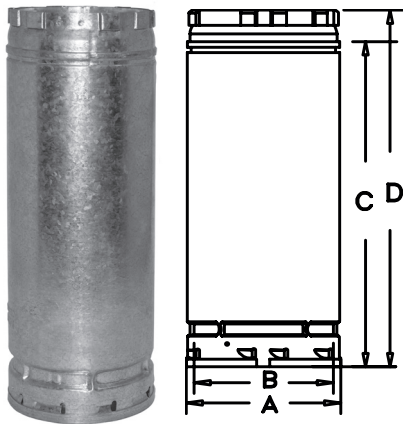

### Round Rigid Pipe *continued*

- Available in 3" to 8" diameters.
- Easy to assemble and can be combined to obtain the required installation height.
- To calculate installed height, deduct 1.5" for each joint.

**NOTE: For installation in Canada order "(0BV0C)" only. Non-galvalume exterior vent must be painted.**

SIZE	LENGTH	ORDER #	STOCK #	SIZE	LENGTH	ORDER #	STOCK #
7"	6"	7BV06	810018085	7"	60"	7BV60C	810018102
7"	12"	7BV12	810018086	8"	6"	8BV06	810018155
7"	12"	7BV12C	810018087	8"	12"	8BV12	810018156
7"	18"	7BV18	810018089	8"	18"	8BV18	810018158
7"	18"	7BV18C	810018090	8"	18"	8BV18C	810018159
7"	24"	7BV24	810018092	8"	24"	8BV24	810018161
7"	24"	7BV24C	810018093	8"	24"	8BV24C	810018162
7"	36"	7BV36	810018095	8"	36"	8BV36	810018164
7"	36"	7BV36C	810018096	8"	36"	8BV36C	810018165
7"	48"	7BV48	810018098	8"	48"	8BV48	810018167
7"	48"	7BV48C	810018099	8"	48"	8BV48C	810018168
7"	60"	7BV60	810018101	8"	60"	8BV60	810018170
				8"	60"	8BV60C	810018171

### Large Diameter Round Rigid Pipe

- Easy to assemble and can be combined to obtain the required installation height.
  - To calculate installed height, deduct 1" for each joint.
- NOTE: In Canada, all exterior vent must be painted.**

SIZE	LENGTH	ORDER #	STOCK #	O.D. (A)	I.D. (B)	C	D
10"	12"	10BV12	810018222	11"	10"	11"	12"
10"	18"	10BV18	810018223	11"	10"	17"	18"
10"	24"	10BV24	810018224	11"	10"	23"	24"
10"	36"	10BV36	810018225	11"	10"	35"	36"
12"	12"	12BV12	810018243	13"	12"	11"	12"
12"	18"	12BV18	810018244	13"	12"	17"	18"
12"	24"	12BV24	810018245	13"	12"	23"	24"
12"	36"	12BV36	810018246	13"	12"	35"	36"
14"	12"	14BV12	810018264	15"	14"	11"	12"
14"	18"	14BV18	810018265	15"	14"	17"	18"
14"	24"	14BV24	810018266	15"	14"	23"	24"
14"	36"	14BV36	810018267	15"	14"	35"	36"