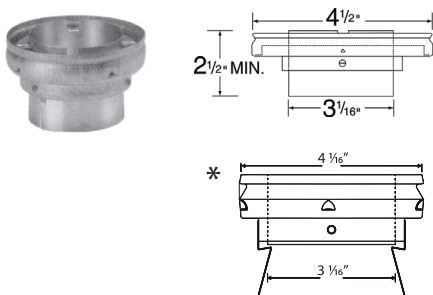

Increaser

- Use to increase vent diameter.
- Additional sizes available through special order.

SIZE	ORDER #	STOCK #
3" x 4"	3BVX4	810017771
3" x 5"	3BVX5	810017772
4" x 5"	4BVX5	810017860
4" x 6"	4BVX6	810017861
4" x 10"	4BVX10	810017862
5" x 6"	5BVX6	810017950

Large Diameter Increaser

- The increaser is used to increase the vent size.
- The maximum increase is 4 sizes.

SIZE	ORDER #	STOCK #	SIZE	ORDER #	STOCK #
6" x 10"	6BVX10	810018044	16" x 20"	16BVX20	810018296
6" x 12"	6BVX12	810018045	16" x 22"	16BVX22	810018297
7" x 10"	7BVX10	810018117	18" x 20"	18BVX20	810018312
7" x 12"	7BVX12	810018118	18" x 22"	18BVX22	810018313
8" x 10"	8BVX10	810018185	18" x 24"	18BVX24	810018314
8" x 12"	8BVX12	810018186	18" x 26"	18BVX26	810018315
8" x 14"	8BVX14	810018187	20" x 22"	20BVX22	810018330
10" x 12"	10BVX12	810018237	20" x 24"	20BVX24	810018331
10" x 14"	10BVX14	810018238	20" x 26"	20BVX26	810018332
10" x 16"	10BVX16	810018239	20" x 28"	20BVX28	810018333
10" x 18"	10BVX18	810018240	22" x 24"	22BVX24	810018347
12" x 14"	12BVX14	810018258	22" x 26"	22BVX26	810018348
12" x 16"	12BVX16	810018259	22" x 28"	22BVX28	810018349
12" x 18"	12BVX18	810018260	22" x 30"	22BVX30	810018350
12" x 20"	12BVX20	810018261	24" x 26"	24BVX26	810018364
14" x 16"	14BVX16	810018277	24" x 28"	24BVX28	810018365
14" x 18"	14BVX18	810018278	24" x 30"	24BVX30	810018366
14" x 20"	14BVX20	810018279	26" x 28"	26BVX28	810018380
14" x 22"	14BVX22	810018280	26" x 30"	26BVX30	810018381
16" x 18"	16BVX18	810018295	28" x 30"	28BVX30	810018395

Appliance Increaser USA only

- Use to increase the vent diameter directly on top of the appliance.
- Increase 3" to 4" only.

SIZE	ORDER #	STOCK #
3"- 4"	3BVAX4	810017781
* 3"- 4"	3BVRRAX4	810017809

* Only for use with Rheem / Ruud Appliances