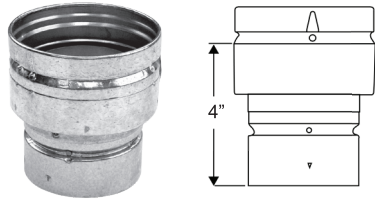

Increaser

- Use to increase vent diameter.
- Additional sizes available through special order.

SIZE	ORDER #	STOCK #
3" x 4"	3BVX4	810017771
3" x 5"	3BVX5	810017772
4" x 5"	4BVX5	810017860
4" x 6"	4BVX6	810017861
4" x 10"	4BVX10	810017862
5" x 6"	5BVX6	810017950

Large Diameter Increaser

- The increaser is used to increase the vent size.
- The maximum increase is 4 sizes.

SIZE	ORDER #	STOCK #	SIZE	ORDER #	STOCK #
6" x 10"	6BVX10	810018044	16" x 20"	16BVX20	810018296
6" x 12"	6BVX12	810018045	16" x 22"	16BVX22	810018297
7" x 10"	7BVX10	810018117	18" x 20"	18BVX20	810018312
7" x 12"	7BVX12	810018118	18" x 22"	18BVX22	810018313
8" x 10"	8BVX10	810018185	18" x 24"	18BVX24	810018314
8" x 12"	8BVX12	810018186	18" x 26"	18BVX26	810018315
8" x 14"	8BVX14	810018187	20" x 22"	20BVX22	810018330
10" x 12"	10BVX12	810018237	20" x 24"	20BVX24	810018331
10" x 14"	10BVX14	810018238	20" x 26"	20BVX26	810018332
10" x 16"	10BVX16	810018239	20" x 28"	20BVX28	810018333
10" x 18"	10BVX18	810018240	22" x 24"	22BVX24	810018347
12" x 14"	12BVX14	810018258	22" x 26"	22BVX26	810018348
12" x 16"	12BVX16	810018259	22" x 28"	22BVX28	810018349
12" x 18"	12BVX18	810018260	22" x 30"	22BVX30	810018350
12" x 20"	12BVX20	810018261	24" x 26"	24BVX26	810018364
14" x 16"	14BVX16	810018277	24" x 28"	24BVX28	810018365
14" x 18"	14BVX18	810018278	24" x 30"	24BVX30	810018366
14" x 20"	14BVX20	810018279	26" x 28"	26BVX28	810018380
14" x 22"	14BVX22	810018280	26" x 30"	26BVX30	810018381
16" x 18"	16BVX18	810018295	28" x 30"	28BVX30	810018395

Appliance Increaser USA only

- Use to increase the vent diameter directly on top of the appliance.
- Increase 3" to 4" only.

SIZE	ORDER #	STOCK #
3"- 4"	3BVAX4	810017781
* 3"- 4"	3BVRRAX4	810017809

* Only for use with Rheem / Ruud Appliances