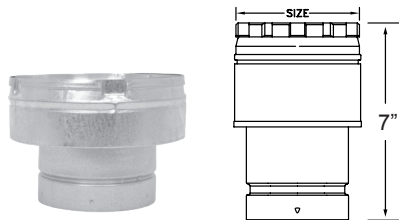

Increaser

- Use to increase vent diameter.
- Additional sizes available through special order.

SIZE	ORDER #	STOCK #
3" x 4"	3BVX4	810017771
3" x 5"	3BVX5	810017772
4" x 5"	4BVX5	810017860
4" x 6"	4BVX6	810017861
4" x 10"	4BVX10	810017862
5" x 6"	5BVX6	810017950

Large Diameter Increaser

- The increaser is used to increase the vent size.
- The maximum increase is 4 sizes.

SIZE	ORDER #	STOCK #	SIZE	ORDER #	STOCK #
6" x 10"	6BVX10	810018044	16" x 20"	16BVX20	810018296
6" x 12"	6BVX12	810018045	16" x 22"	16BVX22	810018297
7" x 10"	7BVX10	810018117	18" x 20"	18BVX20	810018312
7" x 12"	7BVX12	810018118	18" x 22"	18BVX22	810018313
8" x 10"	8BVX10	810018185	18" x 24"	18BVX24	810018314
8" x 12"	8BVX12	810018186	18" x 26"	18BVX26	810018315
8" x 14"	8BVX14	810018187	20" x 22"	20BVX22	810018330
10" x 12"	10BVX12	810018237	20" x 24"	20BVX24	810018331
10" x 14"	10BVX14	810018238	20" x 26"	20BVX26	810018332
10" x 16"	10BVX16	810018239	20" x 28"	20BVX28	810018333
10" x 18"	10BVX18	810018240	22" x 24"	22BVX24	810018347
12" x 14"	12BVX14	810018258	22" x 26"	22BVX26	810018348
12" x 16"	12BVX16	810018259	22" x 28"	22BVX28	810018349
12" x 18"	12BVX18	810018260	22" x 30"	22BVX30	810018350
12" x 20"	12BVX20	810018261	24" x 26"	24BVX26	810018364
14" x 16"	14BVX16	810018277	24" x 28"	24BVX28	810018365
14" x 18"	14BVX18	810018278	24" x 30"	24BVX30	810018366
14" x 20"	14BVX20	810018279	26" x 28"	26BVX28	810018380
14" x 22"	14BVX22	810018280	26" x 30"	26BVX30	810018381
16" x 18"	16BVX18	810018295	28" x 30"	28BVX30	810018395

Appliance Increaser USA only

- Use to increase the vent diameter directly on top of the appliance.
- Increase 3" to 4" only.

SIZE	ORDER #	STOCK #
3"- 4"	3BVAX4	810017781
* 3"- 4"	3BVRRAX4	810017809

* Only for use with Rheem / Ruud Appliances