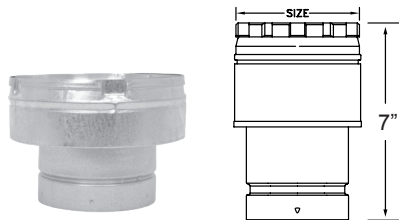

Increaser

- Use to increase vent diameter.
- Additional sizes available through special order.

SIZE	ORDER #	STOCK #
3" x 4"	3BVX4	810017771
3" x 5"	3BVX5	810017772
4" x 5"	4BVX5	810017860
4" x 6"	4BVX6	810017861
4" x 10"	4BVX10	810017862
5" x 6"	5BVX6	810017950

Large Diameter Increaser

- The increaser is used to increase the vent size.
- The maximum increase is 4 sizes.

SIZE	ORDER #	STOCK #	SIZE	ORDER #	STOCK #
6" x 10"	6BVX10	810018044	16" x 20"	16BVX20	810018296
6" x 12"	6BVX12	810018045	16" x 22"	16BVX22	810018297
7" x 10"	7BVX10	810018117	18" x 20"	18BVX20	810018312
7" x 12"	7BVX12	810018118	18" x 22"	18BVX22	810018313
8" x 10"	8BVX10	810018185	18" x 24"	18BVX24	810018314
8" x 12"	8BVX12	810018186	18" x 26"	18BVX26	810018315
8" x 14"	8BVX14	810018187	20" x 22"	20BVX22	810018330
10" x 12"	10BVX12	810018237	20" x 24"	20BVX24	810018331
10" x 14"	10BVX14	810018238	20" x 26"	20BVX26	810018332
10" x 16"	10BVX16	810018239	20" x 28"	20BVX28	810018333
10" x 18"	10BVX18	810018240	22" x 24"	22BVX24	810018347
12" x 14"	12BVX14	810018258	22" x 26"	22BVX26	810018348
12" x 16"	12BVX16	810018259	22" x 28"	22BVX28	810018349
12" x 18"	12BVX18	810018260	22" x 30"	22BVX30	810018350
12" x 20"	12BVX20	810018261	24" x 26"	24BVX26	810018364
14" x 16"	14BVX16	810018277	24" x 28"	24BVX28	810018365
14" x 18"	14BVX18	810018278	24" x 30"	24BVX30	810018366
14" x 20"	14BVX20	810018279	26" x 28"	26BVX28	810018380
14" x 22"	14BVX22	810018280	26" x 30"	26BVX30	810018381
16" x 18"	16BVX18	810018295	28" x 30"	28BVX30	810018395

Appliance Increaser USA only

- Use to increase the vent diameter directly on top of the appliance.
- Increase 3" to 4" only.

SIZE	ORDER #	STOCK #
3" - 4"	3BVAX4	810017781
* 3" - 4"	3BVRAX4	810017809

* Only for use with Rheem / Ruud Appliances