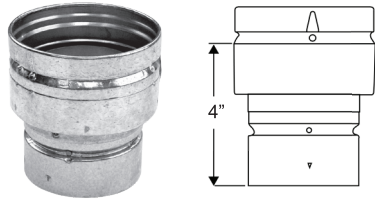

Increaser

- Use to increase vent diameter.
- Additional sizes available through special order.

SIZE	ORDER #	STOCK #
3" x 4"	3BVX4	810017771
3" x 5"	3BVX5	810017772
4" x 5"	4BVX5	810017860
4" x 6"	4BVX6	810017861
4" x 10"	4BVX10	810017862
5" x 6"	5BVX6	810017950

Large Diameter Increaser

- The increaser is used to increase the vent size.
- The maximum increase is 4 sizes.

SIZE	ORDER #	STOCK #	SIZE	ORDER #	STOCK #
6" x 10"	6BVX10	810018044	16" x 20"	16BVX20	810018296
6" x 12"	6BVX12	810018045	16" x 22"	16BVX22	810018297
7" x 10"	7BVX10	810018117	18" x 20"	18BVX20	810018312
7" x 12"	7BVX12	810018118	18" x 22"	18BVX22	810018313
8" x 10"	8BVX10	810018185	18" x 24"	18BVX24	810018314
8" x 12"	8BVX12	810018186	18" x 26"	18BVX26	810018315
8" x 14"	8BVX14	810018187	20" x 22"	20BVX22	810018330
10" x 12"	10BVX12	810018237	20" x 24"	20BVX24	810018331
10" x 14"	10BVX14	810018238	20" x 26"	20BVX26	810018332
10" x 16"	10BVX16	810018239	20" x 28"	20BVX28	810018333
10" x 18"	10BVX18	810018240	22" x 24"	22BVX24	810018347
12" x 14"	12BVX14	810018258	22" x 26"	22BVX26	810018348
12" x 16"	12BVX16	810018259	22" x 28"	22BVX28	810018349
12" x 18"	12BVX18	810018260	22" x 30"	22BVX30	810018350
12" x 20"	12BVX20	810018261	24" x 26"	24BVX26	810018364
14" x 16"	14BVX16	810018277	24" x 28"	24BVX28	810018365
14" x 18"	14BVX18	810018278	24" x 30"	24BVX30	810018366
14" x 20"	14BVX20	810018279	26" x 28"	26BVX28	810018380
14" x 22"	14BVX22	810018280	26" x 30"	26BVX30	810018381
16" x 18"	16BVX18	810018295	28" x 30"	28BVX30	810018395

Appliance Increaser USA only

- Use to increase the vent diameter directly on top of the appliance.
- Increase 3" to 4" only.

SIZE	ORDER #	STOCK #
3" - 4"	3BVAX4	810017781
* 3" - 4"	3BVRAX4	810017809

* Only for use with Rheem / Ruud Appliances