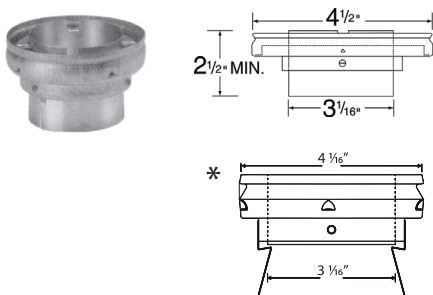

Increaser

- Use to increase vent diameter.
- Additional sizes available through special order.

SIZE	ORDER #	STOCK #
3" x 4"	3BVX4	810017771
3" x 5"	3BVX5	810017772
4" x 5"	4BVX5	810017860
4" x 6"	4BVX6	810017861
4" x 10"	4BVX10	810017862
5" x 6"	5BVX6	810017950

Large Diameter Increaser

- The increaser is used to increase the vent size.
- The maximum increase is 4 sizes.

SIZE	ORDER #	STOCK #	SIZE	ORDER #	STOCK #
6" x 10"	6BVX10	810018044	16" x 20"	16BVX20	810018296
6" x 12"	6BVX12	810018045	16" x 22"	16BVX22	810018297
7" x 10"	7BVX10	810018117	18" x 20"	18BVX20	810018312
7" x 12"	7BVX12	810018118	18" x 22"	18BVX22	810018313
8" x 10"	8BVX10	810018185	18" x 24"	18BVX24	810018314
8" x 12"	8BVX12	810018186	18" x 26"	18BVX26	810018315
8" x 14"	8BVX14	810018187	20" x 22"	20BVX22	810018330
10" x 12"	10BVX12	810018237	20" x 24"	20BVX24	810018331
10" x 14"	10BVX14	810018238	20" x 26"	20BVX26	810018332
10" x 16"	10BVX16	810018239	20" x 28"	20BVX28	810018333
10" x 18"	10BVX18	810018240	22" x 24"	22BVX24	810018347
12" x 14"	12BVX14	810018258	22" x 26"	22BVX26	810018348
12" x 16"	12BVX16	810018259	22" x 28"	22BVX28	810018349
12" x 18"	12BVX18	810018260	22" x 30"	22BVX30	810018350
12" x 20"	12BVX20	810018261	24" x 26"	24BVX26	810018364
14" x 16"	14BVX16	810018277	24" x 28"	24BVX28	810018365
14" x 18"	14BVX18	810018278	24" x 30"	24BVX30	810018366
14" x 20"	14BVX20	810018279	26" x 28"	26BVX28	810018380
14" x 22"	14BVX22	810018280	26" x 30"	26BVX30	810018381
16" x 18"	16BVX18	810018295	28" x 30"	28BVX30	810018395

Appliance Increaser USA only

- Use to increase the vent diameter directly on top of the appliance.
- Increase 3" to 4" only.

SIZE	ORDER #	STOCK #
3" - 4"	3BVAX4	810017781
* 3" - 4"	3BVRAX4	810017809

* Only for use with Rheem / Ruud Appliances