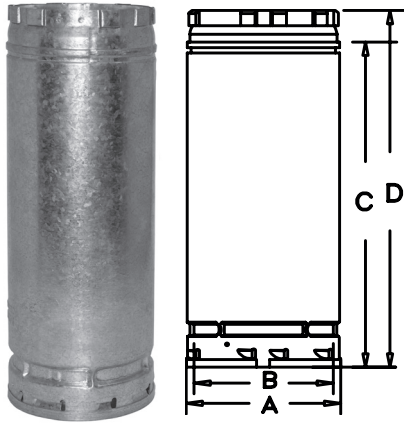

Large Diameter  
Round Rigid Pipe *continued*

- Easy to assemble and can be combined to obtain the required installation height.
  - To calculate installed height, deduct 1" for each joint.
- NOTE: In Canada, all exterior vent must be painted.**

SIZE	LENGTH	ORDER #	STOCK #	O.D. (A)	I.D. (B)	C	D
16"	12"	16BV12	810018282	17"	16"	11"	12"
16"	18"	16BV18	810018283	17"	16"	17"	18"
16"	24"	16BV24	810018284	17"	16"	23"	24"
16"	36"	16BV36	810018285	17"	16"	35"	36"
18"	12"	18BV12	810018299	19"	18"	11"	12"
18"	18"	18BV18	810018300	19"	18"	17"	18"
18"	24"	18BV24	810018301	19"	18"	23"	24"
18"	36"	18BV36	810018302	19"	18"	35"	36"
20"	12"	20BV12	810018317	21"	20"	11"	12"
20"	18"	20BV18	810018318	21"	20"	17"	18"
20"	24"	20BV24	810018319	21"	20"	23"	24"
20"	36"	20BV36	810018320	21"	20"	35"	36"
22"	12"	22BV12	810018335	23"	22"	11"	12"
22"	18"	22BV18	810018336	23"	22"	17"	18"
22"	24"	22BV24	810018337	23"	22"	23"	24"
22"	36"	22BV36	810018338	23"	22"	35"	36"
24"	12"	24BV12	810018352	25"	24"	11"	12"
24"	18"	24BV18	810018353	25"	24"	17"	18"
24"	24"	24BV24	810018354	25"	24"	23"	24"
24"	36"	24BV36	810018355	25"	24"	35"	36"
26"	12"	26BV12	810018368	27"	26"	11"	12"
26"	18"	26BV18	810018369	27"	26"	17"	18"
26"	24"	26BV24	810018370	27"	26"	23"	24"
26"	36"	26BV36	810018371	27"	26"	35"	36"
28"	12"	28BV12	810018383	29"	28"	11"	12"
28"	18"	28BV18	810018384	29"	28"	17"	18"
28"	24"	28BV24	810018385	29"	28"	23"	24"
28"	36"	28BV36	810018386	29"	28"	35"	36"
30"	12"	30BV12	810018397	31"	30"	11"	12"
30"	18"	30BV18	810018398	31"	30"	17"	18"
30"	24"	30BV24	810018399	31"	30"	23"	24"
30"	36"	30BV36	810018400	31"	30"	35"	36"