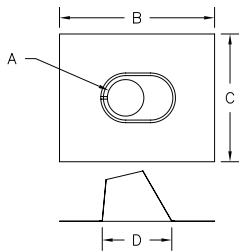

### Large Diameter Adjustable Roof Flashing Flat to 6/12

- Fits flat to 6/12 pitch roof.
- Built with double-seamed construction for protection from leakage.

SIZE	ORDER #	STOCK #	A	B
10"	10BVF	810018235	24 1/8"	24 1/8"
12"	12BVF	810018256	25 1/16"	25 1/16"
14"	14BVF	810018275	28"	28"
16"	16BVF	810018293	30 5/32"	30 1/8"
18"	18BVF	810018310	31 1/2"	31 1/2"
20"	20BVF	810018328	34"	34"
22"	22BVF	810018345	34 1/2"	34 1/2"
24"	24BVF	810018362	37"	37"
26"	26BVF	810018378	43"	43"
28"	28BVF	810018393	45"	45"
30"	30BVF	810018407	46"	46"

### Adjustable Step Roof Flashing 6/12 to 12/12

- Used where the vent passes through a roof.
- Adjustable 6/12 to 12/12 pitch.

SIZE	ORDER #	STOCK #	A	B	C	D
3"	3BVFSR	810017807	3 1/2"	18"	15 1/4"	10 1/4"
4"	4BVFSR	810017897	4 1/2"	19 1/8"	16"	11 1/8"
5"	5BVFSR	810017983	5 1/2"	20 1/4"	16 15/16"	12 1/4"
6"	6BVFSR	810018075	6 1/2"	24 1/4"	20"	15 5/8"
7"	7BVFSR	810018141	7 1/2"	24 1/4"	20"	15 5/8"
8"	8BVFSR	810018208	8 1/2"	25"	19 1/2"	17 1/8"

### Tall Cone Adjustable Roof Flashing

- Used where the vent passes through a roof.
- Adjustable to 6/12 pitch

SIZE	ORDER #	STOCK #	A	B	C
3"	3BVFTA	810017806	8 3/4"	11"	19 1/2"
4"	4BVFTA	810017878	8 3/4"	11"	19 1/2"
5"	5BVFTA	810017960	8 3/4"	11"	19 1/2"
6"	6BVFTA	810018039	8 3/4"	11"	19 1/2"
7"	7BVFTA	810018126	8 3/4"	14"	22"
8"	8BVFTA	810018210	8 3/4"	15 3/16"	23"