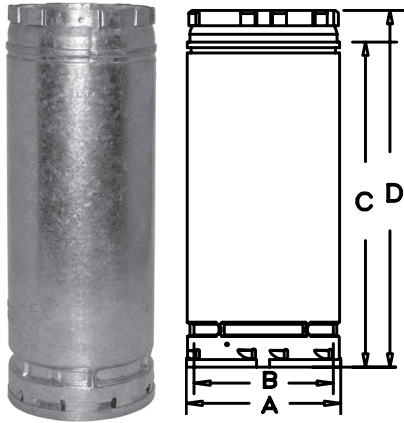

Large Diameter Round Rigid Pipe *continued*

- Easy to assemble and can be combined to obtain the required installation height.
 - To calculate installed height, deduct 1" for each joint.
- NOTE: In Canada, all exterior vent must be painted.**

SIZE	LENGTH	ORDER #	STOCK #	O.D. (A)	I.D. (B)	C	D
16"	12"	16BV12	810018282	17"	16"	11"	12"
16"	18"	16BV18	810018283	17"	16"	17"	18"
16"	24"	16BV24	810018284	17"	16"	23"	24"
16"	36"	16BV36	810018285	17"	16"	35"	36"
18"	12"	18BV12	810018299	19"	18"	11"	12"
18"	18"	18BV18	810018300	19"	18"	17"	18"
18"	24"	18BV24	810018301	19"	18"	23"	24"
18"	36"	18BV36	810018302	19"	18"	35"	36"
20"	12"	20BV12	810018317	21"	20"	11"	12"
20"	18"	20BV18	810018318	21"	20"	17"	18"
20"	24"	20BV24	810018319	21"	20"	23"	24"
20"	36"	20BV36	810018320	21"	20"	35"	36"
22"	12"	22BV12	810018335	23"	22"	11"	12"
22"	18"	22BV18	810018336	23"	22"	17"	18"
22"	24"	22BV24	810018337	23"	22"	23"	24"
22"	36"	22BV36	810018338	23"	22"	35"	36"
24"	12"	24BV12	810018352	25"	24"	11"	12"
24"	18"	24BV18	810018353	25"	24"	17"	18"
24"	24"	24BV24	810018354	25"	24"	23"	24"
24"	36"	24BV36	810018355	25"	24"	35"	36"
26"	12"	26BV12	810018368	27"	26"	11"	12"
26"	18"	26BV18	810018369	27"	26"	17"	18"
26"	24"	26BV24	810018370	27"	26"	23"	24"
26"	36"	26BV36	810018371	27"	26"	35"	36"
28"	12"	28BV12	810018383	29"	28"	11"	12"
28"	18"	28BV18	810018384	29"	28"	17"	18"
28"	24"	28BV24	810018385	29"	28"	23"	24"
28"	36"	28BV36	810018386	29"	28"	35"	36"
30"	12"	30BV12	810018397	31"	30"	11"	12"
30"	18"	30BV18	810018398	31"	30"	17"	18"
30"	24"	30BV24	810018399	31"	30"	23"	24"
30"	36"	30BV36	810018400	31"	30"	35"	36"