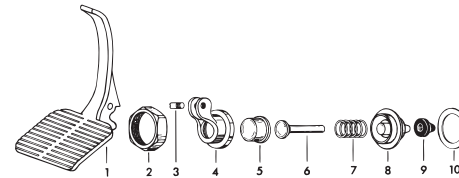

Pedal Handle Push Button For Exposed Royal® & Crown®

Item

No.	Code No.	Part No.	Description

Repair Kit

	3302304	B-40-A	Repair Kit contains item nos. 4-10

Repair Parts

1-10.	0303290	C-33-A	Pedal Handle PB Assembly – OBSOLETE
1.	0303295	C-34	CP Pedal Handle – OBSOLETE
2.	0301082	A-6	Coupling
3.	5303298	C-35	CP Screw
4.	*	C-33	CP Socket
5.	*	C-37	CP Push Button
6.	*	B-8-A	Plunger (Special)
7.	0303019	C-7	Spring
8.	*	B-49	Bushing
9.	5302297	B-39	Seal
10.	5301140	A-31-P	Gasket

*Available in kit only.