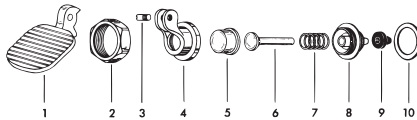

Push, Pull, Pedal Push and Pedal Handle Push Button

Pull Button For Concealed Royal® & Crown® (Seat Action)

Item

No.	Code No.	Part No.	Description
-----	----------	----------	-------------

Repair Kit

	3303394	C-62-A	Repair Kit contains item nos. 9-14
--	----------------	--------	------------------------------------

Repair Parts

1.	0302248	B-23	CP Wall Flange 2-3/4" O.D.
2.	—	C-30	In-Wall Sleeve. If required, consult factory.
3.	0302260	B-24	RB Locknut
4.	0301083	A-6	RB Coupling
5.	—	C-27	Link Available in Multiple Lengths. Consult factory.
6.	5303213	C-29	RB Pin
7.	—	C-31	Sleeve Available in Multiple Lengths. Consult factory.
8.	0203013	C-48	RB Sleeve Guide
9.	*	C-28	Spring
10.	*	C-32	Plunger Head
11.	*	C-24	Plunger Stem
12.	*	C-61	Special Bushing
13.	5302297	B-39	Seal
14.	5301139	A-31	Gasket

*Available in kit only.

Pedal Push Button For Exposed Royal® & Crown®

**Item No.
Code No.
Part No.**

Description

Repair Kit

	3302304	B-40-A	Repair Kit contains item nos. 4-10
--	----------------	--------	------------------------------------

*Available in kit only.

Pedal Handle Push Button For Exposed Royal® & Crown®

Item

No.	Code No.	Part No.	Description
-----	----------	----------	-------------

Repair Kit

	3302304	B-40-A	Repair Kit contains item nos. 4-10
--	----------------	--------	------------------------------------