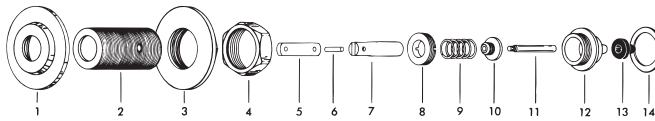

Push, Pull, Pedal Push and Pedal Handle Push Button

Pull Button For Concealed Royal® & Crown® (Seat Action)

Item

No.	Code No.	Part No.	Description
-----	----------	----------	-------------

Repair Kit

	3303394	C-62-A	Repair Kit contains item nos. 9-14
--	----------------	--------	------------------------------------

Repair Parts

1.	0302248	B-23	CP Wall Flange 2-3/4" O.D.
2.	—	C-30	In-Wall Sleeve. If required, consult factory.
3.	0302260	B-24	RB Locknut
4.	0301083	A-6	RB Coupling
5.	—	C-27	Link Available in Multiple Lengths. Consult factory.
6.	5303213	C-29	RB Pin
7.	—	C-31	Sleeve Available in Multiple Lengths. Consult factory.
8.	0203013	C-48	RB Sleeve Guide
9.	*	C-28	Spring
10.	*	C-32	Plunger Head
11.	*	C-24	Plunger Stem
12.	*	C-61	Special Bushing
13.	5302297	B-39	Seal
14.	5301139	A-31	Gasket

*Available in kit only.

Pedal Push Button For Exposed Royal® & Crown®

**Item No.
Code No.
Part No.**

Description

Repair Kit

	3302304	B-40-A	Repair Kit contains item nos. 4-10
--	----------------	--------	------------------------------------

*Available in kit only.

Pedal Handle Push Button For Exposed Royal® & Crown®

Item

No.	Code No.	Part No.	Description
-----	----------	----------	-------------

Repair Kit

	3302304	B-40-A	Repair Kit contains item nos. 4-10
--	----------------	--------	------------------------------------