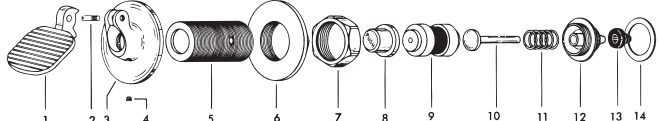

Pedal Push Button For Concealed Royal® & Crown®

Item

No.	Code No.	Part No.	Description

Repair Kit

	—	C-40-A	Complete Pedal Push Button Assembly item nos. 1-14 LDIM required
	3303398	C-70-A	Push Button Repair Kit contains item nos. 10-14
	3303399	C-77-A	Push Button Repair Kit contains item nos. 10-14 – Triple Seal Cone Seal

Repair Parts

1.	0303293	C-34	CP Pedal
2.	5303298	C-35	CP Screw
3-4.	0303303	C-40	CP Flange w/Set Screw
5.	—	B-6	In-Wall Sleeve. If required, consult factory.
6.	0302260	B-24	RB Locknut
7.	0301082PO	A-6	RB Coupling
8.	0303002	C-2	Index Push Button
9.	—	B-15-A	N/A. Multiple lengths available. Consult factory.
10.	*	B-8-A	Plunger
11.	0303019	C-7	Spring
12.	*	B-41	Bushing
13.	5302297	B-39	Seal
14.	5301139	A-31	Gasket

*Available in kit only.