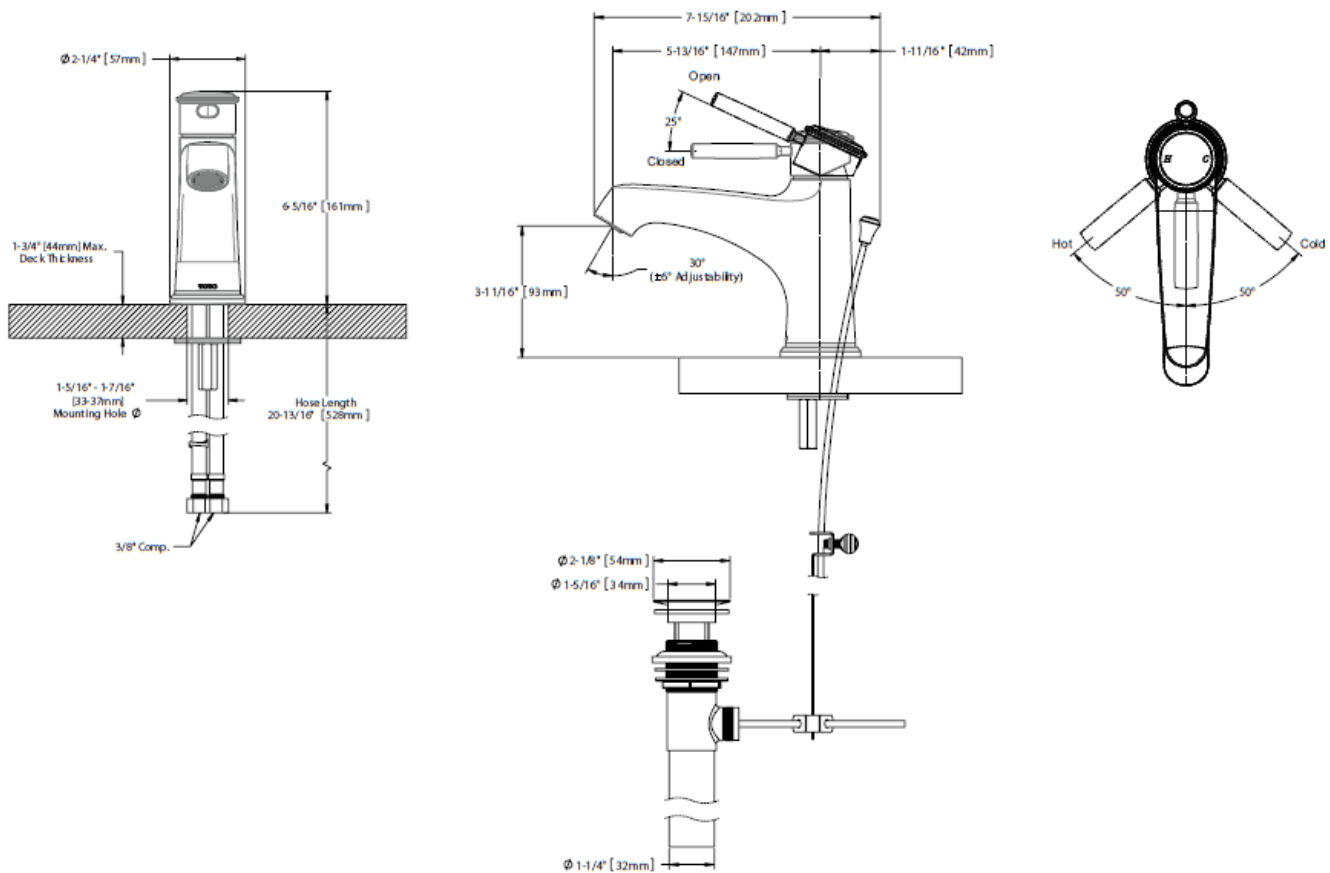

### PRODUCT SPECIFICATION

Product shall have a maximum flow rate of 1.5 gpm (5.7 lpm). Product shall have lever handles. Product shall have a brass construction. Product shall have a ceramic disk mixing cartridges. Product shall include metal pop-up drain assembly. Product shall have a pivoting aerator. Product shall be TOTO Model TL211SDR#\_\_\_\_\_.

### DIMENSIONS

**TOTO®**

*These dimensions and specifications are subject to change without notice*