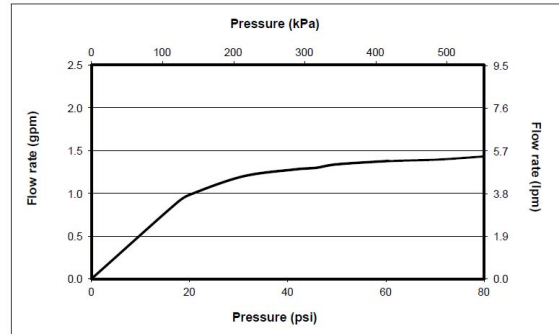

TL211SDR

Keane® Single-Handle Lavatory Faucet

SPECIFICATIONS

Material	Brass
Maximum Flow Rate	1.5gpm (5.7lpm)
Warranty	Lifetime Limited Warranty (Residential Use) One Year (Commercial Use)
Shipping Weight	5.2 lbs
Shipping Dimensions	15" L x 7-3/4" W x 3" H