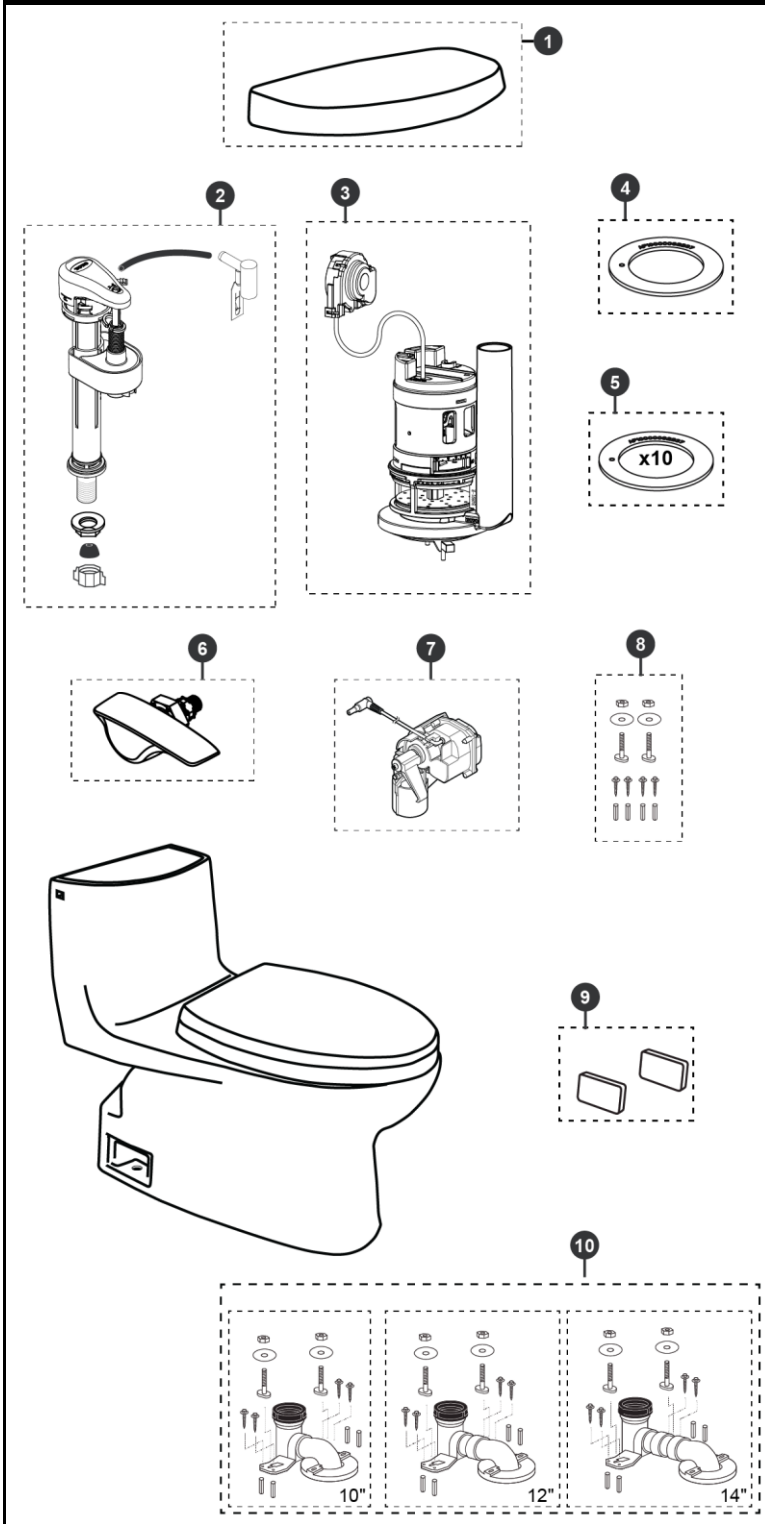

MS614124CUF(R)(G), MW6143046CUFG(A), MW6143056CUFG(A), MW6143074CUFG, MW6143084CUFG

MS614124CUF(R)(G) MW6143046CUFG(A) MW6143056CUFG(A) MW6143074CUFG
 CST614CUFGAT40 CST614CUFGAT40 CST614CUFGAT40 CST614CUFGAT40
 CST614CUFAT40 SW3046AT40 SW3056AT40 SW3074T40
 CST614CUFRGT40 SS124
 MW6143084CUFG
 CST614CUFGAT40
 SW3084T40

**Carlyle® II 1G Washlet+
 1.0 Gpf Toilet, Elongated, Tornado Flush, Right
 Hand Trip Lever, UniFit Rough-In, Universal Height
 (including CEFIONTECT® and Autoflush)**

Item	Part	Description
1	TCU604CRE#01	Tank Lid - Cotton
	TCU604CRE#03	Tank Lid - Bone
	TCU604CRE#11	Tank Lid - Colonial White
	TCU604CRE#12	Tank Lid - Sedona Beige
	TCU604CRE#51	Tank Lid - Ebony
2	TSU81.30-A	Fill Valve
3	THU469R-A	Flush Valve
	THU732	Flush Valve - Right Hand side
4	THU474	Seal Gasket (1 piece)
5	THU475	Seal Gasket (10 pieces)
6	THU476#CP	Trip Lever Handle - Chrome Plated
	THU657#CP	Trip Lever Handle - Chrome Plated Right Hand
7	THU766	Autoflush unit
8	THU020	UniFit Mounting Set
9	TCU884CV#01	Side Plates w/ Velcro Tape - Cotton
	TCU884CV#03	Side Plates w/ Velcro Tape - Bone
	TCU884CV#11	Side Plates w/ Velcro Tape - Colonial White
	TCU884CV#12	Side Plates w/ Velcro Tape - Sedona Beige
	TCU884CV#51	Side Plates w/ Velcro Tape - Ebony
10	TSU01W.10R	UniFit - 10" Rough-In
	TSU01W.12R	UniFit - 12" Rough-In
	TSU01W.14R	UniFit - 14" Rough-In

Note:

Product Number Explanations

One-Piece Toilet

(MS) Toilet & Seat combo
 (MW) Toilet & Washlet combo
 (CST) Toilet only
 (SW) Washlet
 (SS) Seat
 (C) Tornado Flush™
 (U) 1.0gpf / 3.8 Lpf
 (F) Universal Height
 (G) CEFIONTECT®

(A) Autoflush compatible
 (R) Right Hand Trip Lever
 (614) Toilet Model
 (124) Seat Model
 () Washlet Model

Actual Product may vary slightly from illustration.