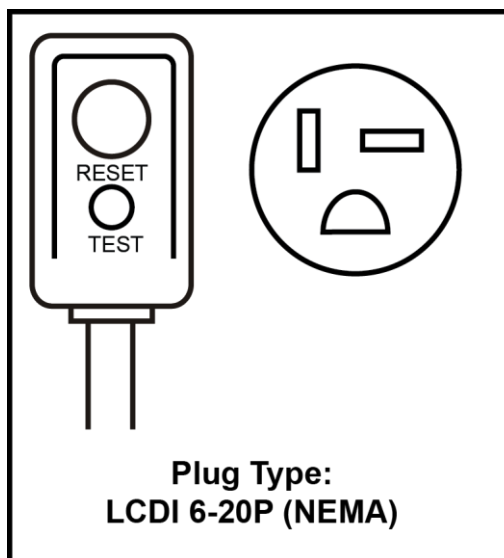

Specifications

Description of Product	Window Air Conditioner with Supplemental Heater	Window Air Conditioner with Supplemental Heater
Model	WAC8001W	WAC12001W
Voltage / Frequency	115V / 60Hz	208-230V / 60Hz
BTUs (cooling / heating)	8000 / 3500	12,000 / 11,000
Current (cooling / heating)	6.4A / 12.0A	5.0A / 16.0A
Color	White	White
Coolant	R410A: 13.4 oz.	R410A: 22.22 oz.
Timer	24 Hour	24 Hour
Dimensions W x D x H	22 5/8" x 23" x 16 1/8"	22 5/8" x 23" x 16 1/8"
Weight	75.4 lbs.	84.0 lbs.

WAC12001W