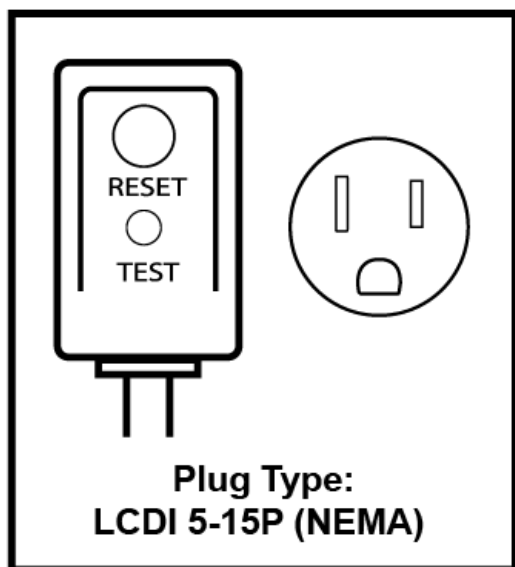

## Specifications

Description of Product	Window Air Conditioner with Supplemental Heater	Window Air Conditioner with Supplemental Heater
Model	WAC8001W	WAC12001W
Voltage / Frequency	115V / 60Hz	208-230V / 60Hz
BTUs (cooling / heating)	8000 / 3500	12,000 / 11,000
Current (cooling / heating)	6.4A / 12.0A	5.0A / 16.0A
Color	White	White
Coolant	R410A: 13.4 oz.	R410A: 22.22 oz.
Timer	24 Hour	24 Hour
Dimensions W x D x H	22 5/8" x 23" x 16 1/8"	22 5/8" x 23" x 16 1/8"
Weight	75.4 lbs.	84.0 lbs.