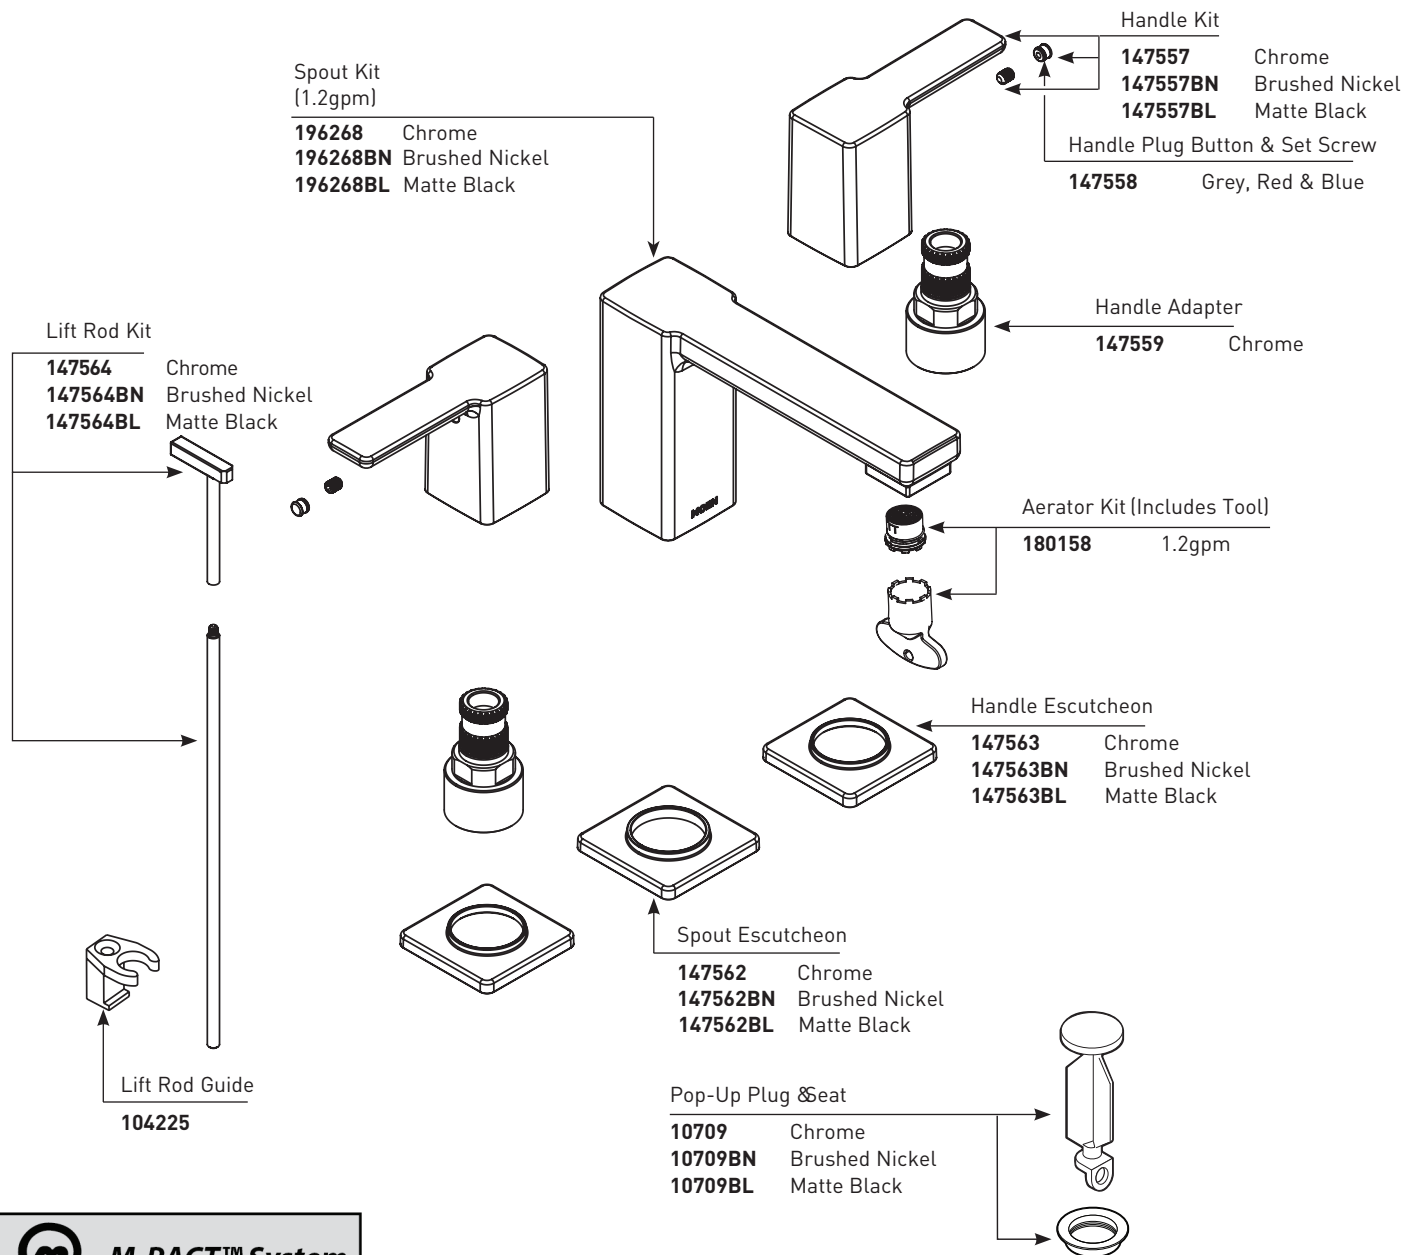

■ Order by Part Number

■ Valve: 9000, 69000

## Illustrated Parts

90 DEGREE™ Two-Handle Widespread Trim		
MODEL	HANDLE	FINISH
TS6721	Lever	Chrome
TS6721BN	Lever	Brushed Nickel
TS6721BL	Lever	Matte Black

TO ORDER PARTS CALL: 1-800-BUY-MOEN

www.moen.com