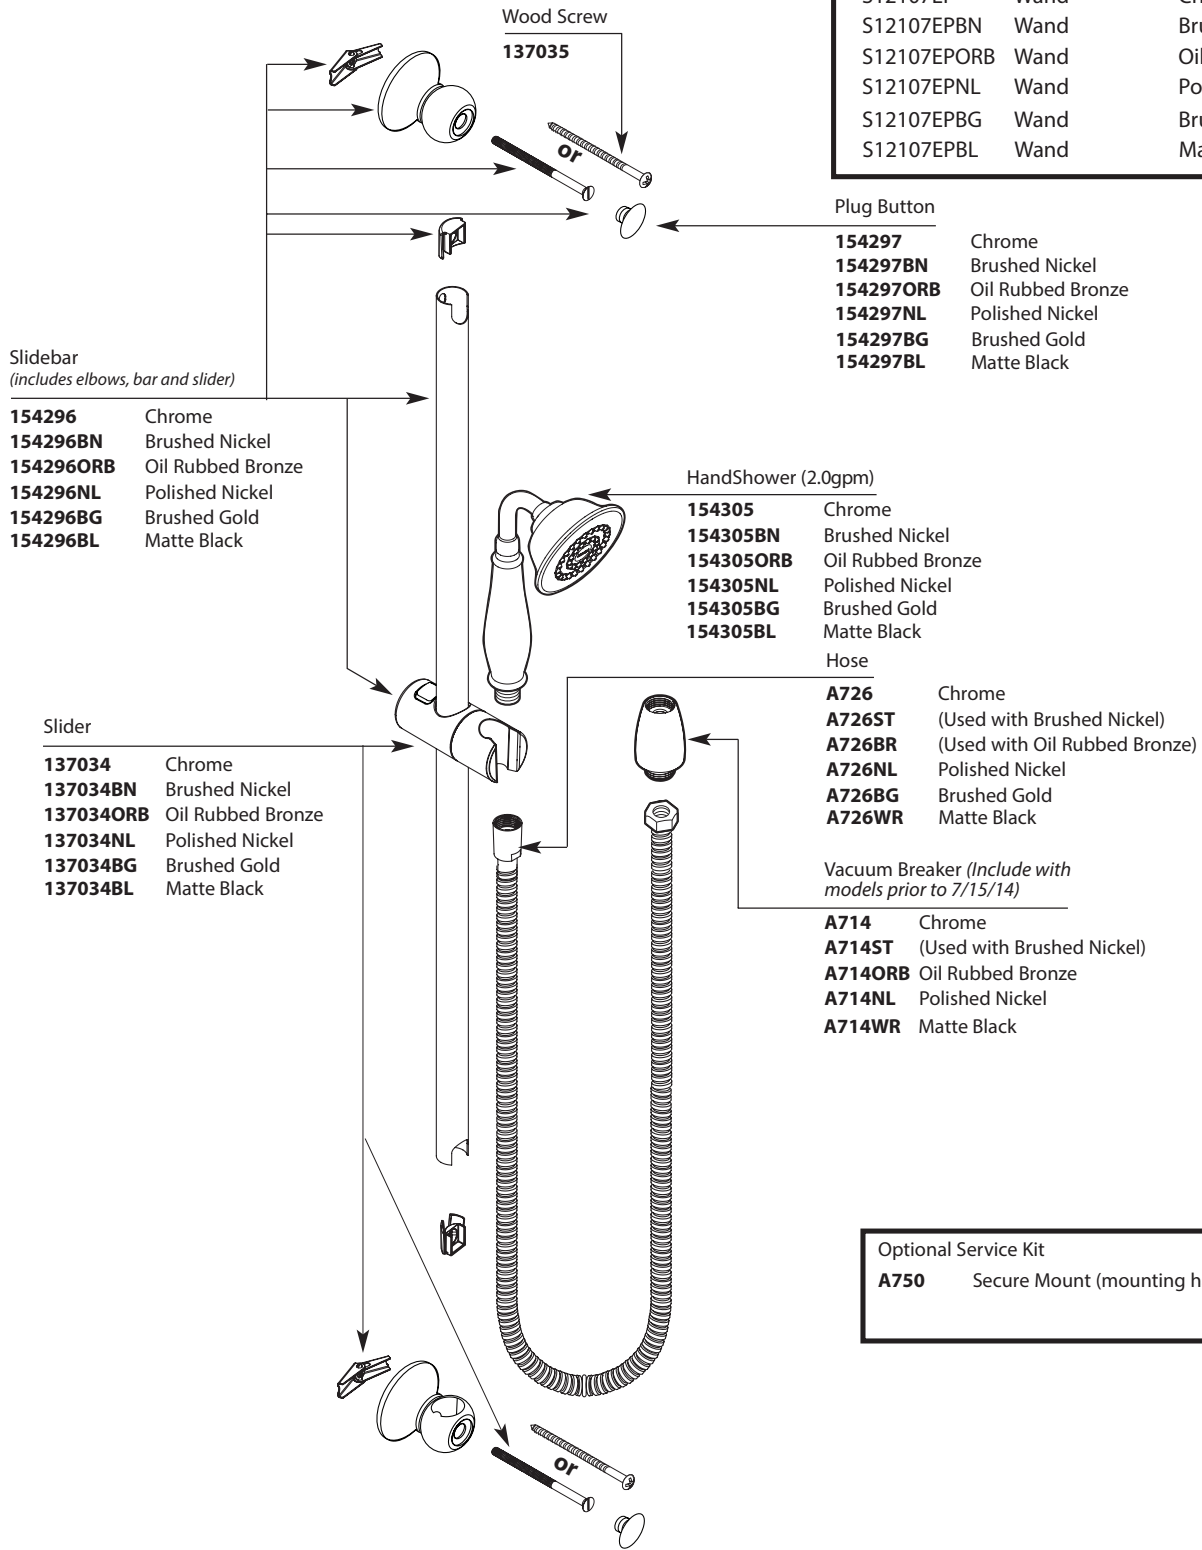

■ Order by Part Number

WEYMOUTH™		
Single Function Handshower		
MODEL	TYPE	FINISH
S12107EP	Wand	Chrome
S12107EPBN	Wand	Brushed Nickel
S12107EPORB	Wand	Oil Rubbed Bronze
S12107EPNL	Wand	Polished Nickel
S12107EPBG	Wand	Brushed Gold
S12107EPBL	Wand	Matte Black

Slidebar  
(includes elbows, bar and slider)

- 154296** Chrome
- 154296BN** Brushed Nickel
- 154296ORB** Oil Rubbed Bronze
- 154296NL** Polished Nickel
- 154296BG** Brushed Gold
- 154296BL** Matte Black

HandShower (2.0gpm)

- 154305** Chrome
- 154305BN** Brushed Nickel
- 154305ORB** Oil Rubbed Bronze
- 154305NL** Polished Nickel
- 154305BG** Brushed Gold
- 154305BL** Matte Black

Hose

- A726** Chrome
- A726ST** (Used with Brushed Nickel)
- A726BR** (Used with Oil Rubbed Bronze)
- A726NL** Polished Nickel
- A726BG** Brushed Gold
- A726WR** Matte Black

Vacuum Breaker (Include with models prior to 7/15/14)

- A714** Chrome
- A714ST** (Used with Brushed Nickel)
- A714ORB** Oil Rubbed Bronze
- A714NL** Polished Nickel
- A714WR** Matte Black

Optional Service Kit