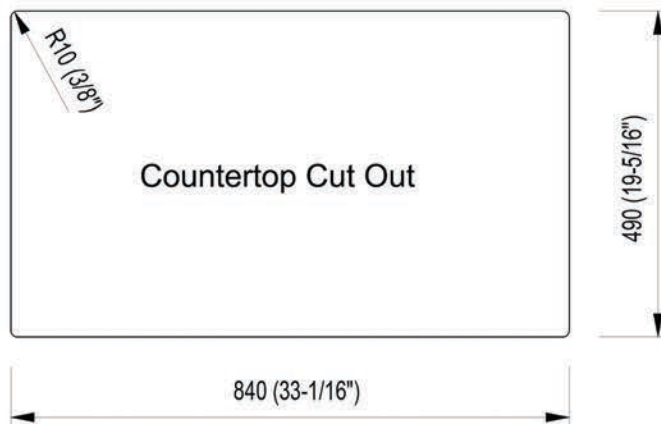

AB3418DBUM

33" Granite Composite Workstation Step Rim Double Bowl Undermount Sink with Accessories

Note: All product dimensions are approximate and should be verified on site prior to installation. Visit www.ALFIBrand.com for more information.