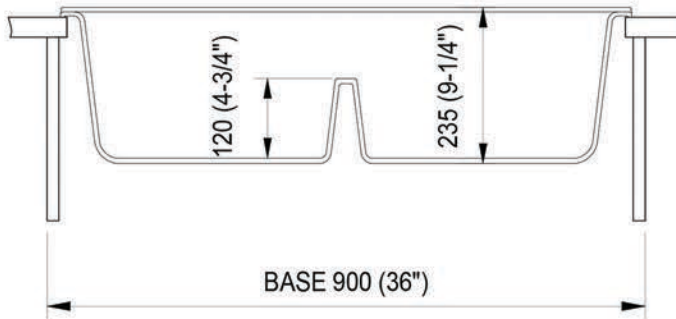

AB3418DBUM

33" Granite Composite Workstation Step Rim Double Bowl Undermount Sink with Accessories

Note: All product dimensions are approximate and should be verified on site prior to installation. Visit www.ALFIBrand.com for more information.