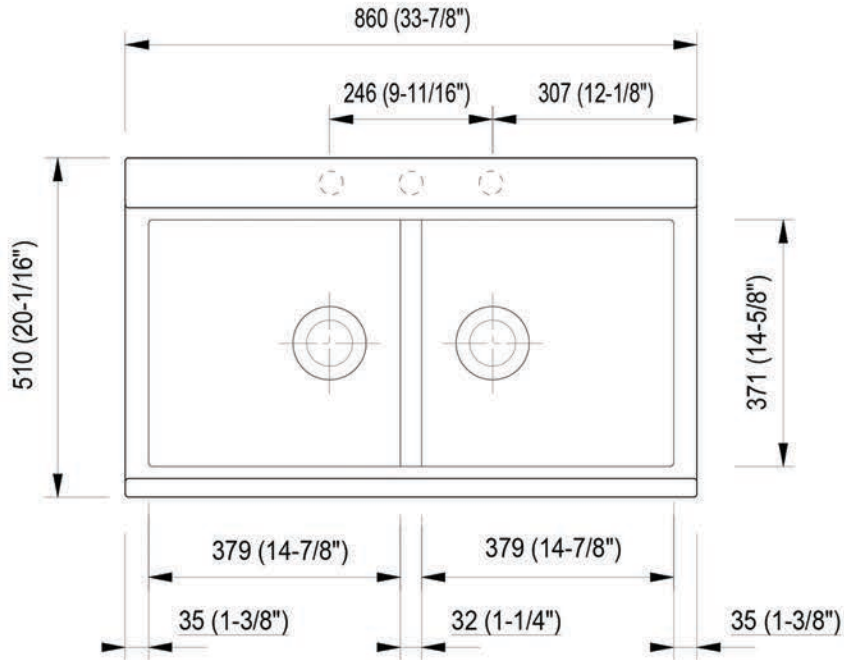

AB3418DBUM

33" Granite Composite Workstation Step Rim Double Bowl Undermount Sink with Accessories

Note: All product dimensions are approximate and should be verified on site prior to installation. Visit www.ALFIBrand.com for more information.