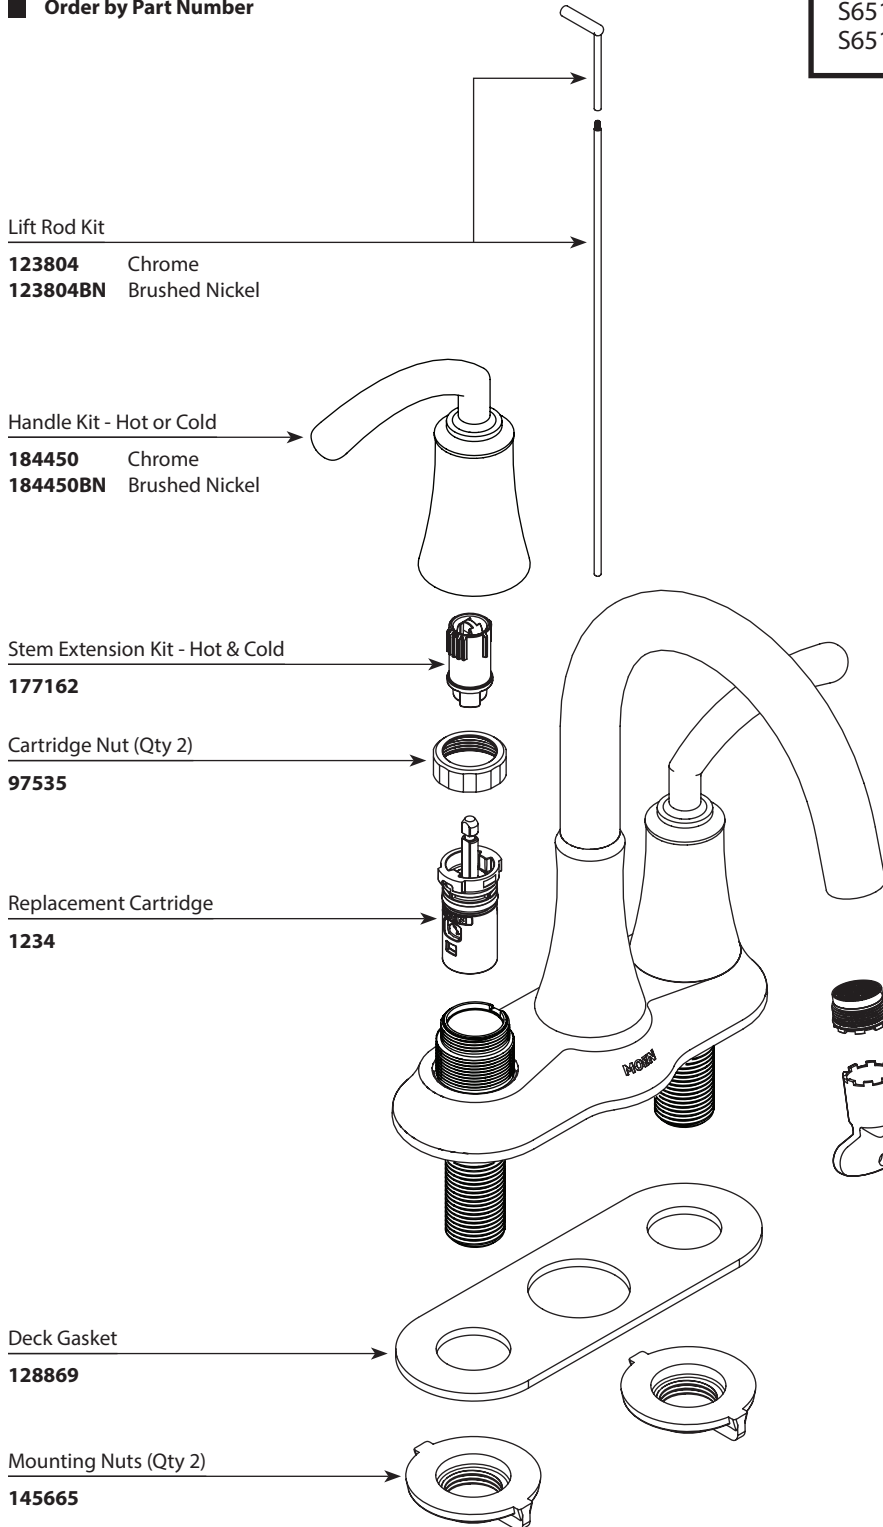

Buy it for looks. Buy it for life.®

Illustrated Parts

*There is more than one version of this model.
Page down to identify the version you have.*

■ Order by Part Number

ICON™ Two-Handle Centerset Lavatory Faucet		
MODEL	FINISH	NOTES
S6510	Chrome	Metallic Waste
S6510BN	Brushed Nickel	Metallic Waste

Aerator Kit (Includes tool)

180158 1.2 gpm

WASTE ASSEMBLIES	
Metallic Waste-Pop-up Plug & Seat 10709 Chrome 10709BN Brushed Nickel	
<i>For Additional Waste Information see www.moen.com for models below.</i>	
10790 Metallic Waste	
USE ON DECKS < 1/4" (6mm)	USE ON DECKS > 1-3/16" (30mm)
 Thin Deck Spacer Kit (Qty 2) 146936	 Thick Deck Extension Kit (Qty 2) 100818

Buy it for looks. Buy it for life.®

Illustrated Parts

ICON™

Two-Handle Centerset Lavatory Faucet

MODEL	FINISH	NOTES
S6510	Chrome	Metallic Waste
S6510BN	Brushed Nickel	Metallic Waste
DISCONTINUED S6510BB	Brushed Bronze	Metallic Waste

Order by Part Number

Lift Rod Kit

- 123804** Chrome
- 123804BN** Brushed Nickel
- 123804BB** Brushed Bronze

Handle Kit - Cold

- 128877** Chrome
- 128877BN** Brushed Nickel
- 128877BB** Brushed Bronze

Handle Kit - Hot