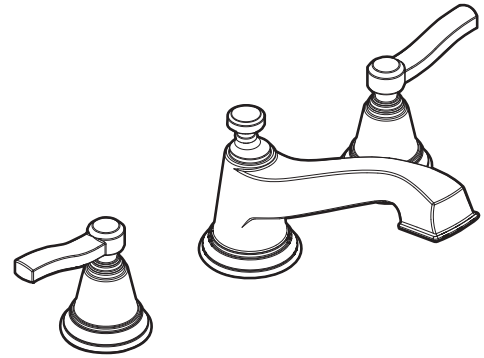

Buy it for looks. Buy it for life.®

Specifications

DESCRIPTION

- Metal construction with various finishes identified by suffix

OPERATION

- Lever style handles
- Rotate hot side handle counterclockwise to open (clockwise to close) and the cold side handle clockwise to open and (counterclockwise to close)

ROTHBURY™
Two-Handle Roman Tub Faucet Trim

Models: TS923 series

Valves: 4792, 4793, 4794, 4796, 4797, 4798

CRITICAL DIMENSIONS

(DO NOT SCALE)