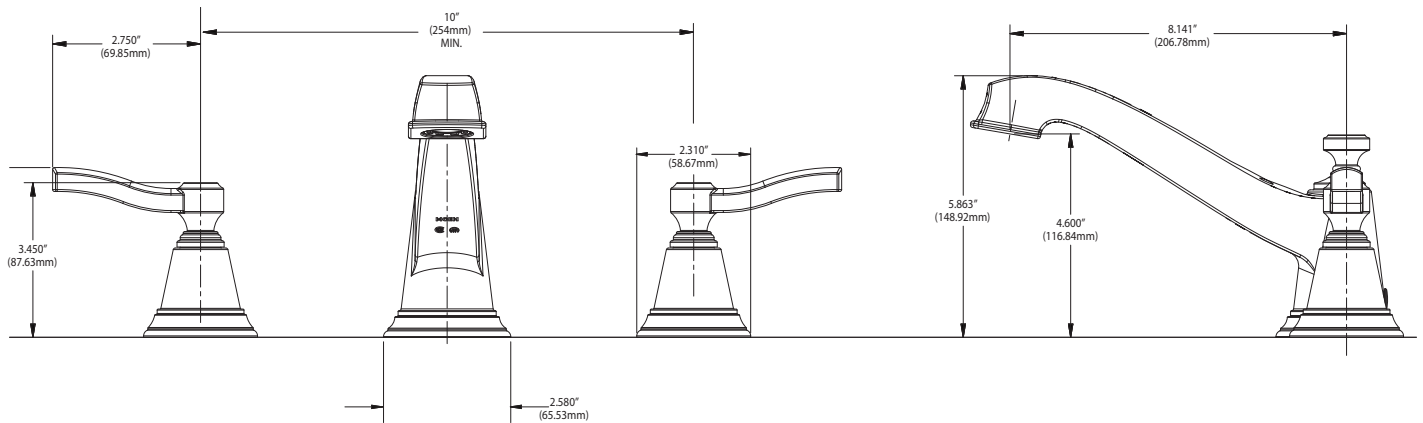

Buy it for looks. Buy it for life.®

Specifications

DESCRIPTION

- Metal construction with various finishes identified by suffix

OPERATION

- Lever style handles
- Rotate hot side handle counterclockwise to open (clockwise to close) and the cold side handle clockwise to open and (counterclockwise to close)

ROTHBURY™
Two-Handle Roman Tub Faucet Trim

Models: TS923 series

Valves: 4792, 4793, 4794, 4796, 4797, 4798

CRITICAL DIMENSIONS

(DO NOT SCALE)