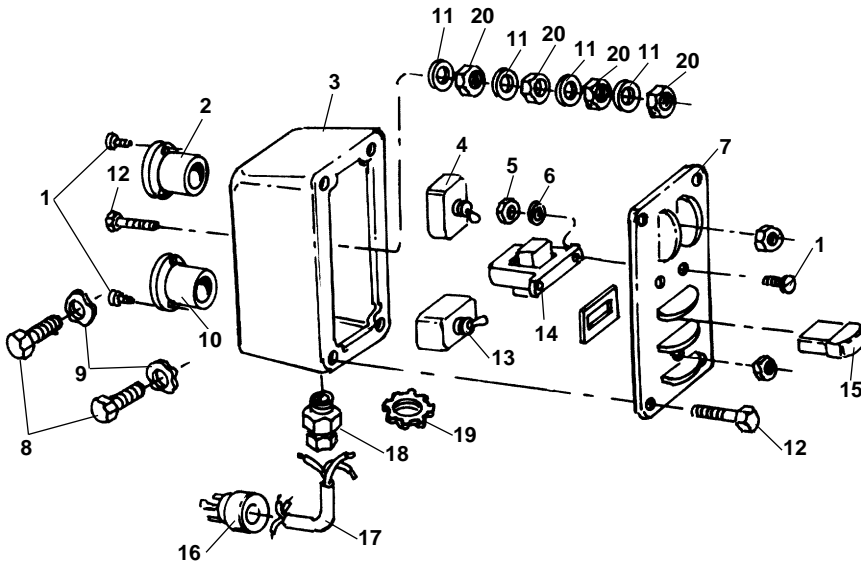

Control Panel

**NOTE: Order parts by Catalog Number only.
DO NOT order by Reference Number.**

Ref. No.	Catalog No.	Description
1	99430	Screw #6 - 32 x 1/2" (6) (115V)
	17417	Screw #10 - 24 x 1" (6) (230V)
2	99435	Receptacle, 20 Amp, (115V)
	17422	Receptacle, 20 Amp, (230V)
3	99440	Control Box
4	99445	Toggle Switch, 16A, (115V)
	17427	Toggle Switch, 8A, (230V)
5	99450	Hex Nut #6 - 32 (2)
6	99455	Lock Washer #6 (2) (115V)
	45365	Flat washer #10 (2) (230V)
7	99460	Cover Plate (115V)
	17432	Cover Plate (230V)
8	99465	Hex Screw 1/4" - 20 x 1 1/4" (2)
9	44740	Lock Washer 1/4" (2)
10	99470	Receptacle, 15 Amp, (115V)
	17437	Receptacle, 15 Amp, (230V)
11	46985	Lock Washer #10 (5)
12	92455	Screw #10 - 24 x 3/4" (5)
13	99480	Toggle Switch, 20A, (115V)
	17442	Toggle Switch, (230V)
14	99485	Transformer
15	99490	Ammeter (115V)
	17447	Ammeter (230V)
16	99495	Plug, 30 Amp
17	99500	Line Cord (115V)
	17452	Line Cord (230V)
18	99505	Cord Connector
19	99510	Lock Nut
20	44695	Hex Nut #10-24 (5)
21	99170	Suppressor (230V) South Africa

RB-214 Vacuum Pump

Ref. No.	Catalog No.	Description
—	98110	Pump Complete
1	98865	Air Petcock
2	—	1/4" Pipe Tee (2)
3	—	1/4" Close Nipple (3)
4	98870	Vacuum Gauge
5	98875	Water Trap Top
6	98890	Float Ball
7	98880	Water Trap Jar
8	98885	Water Jar Gasket
9	98910	1/4" Barb to 1/4" Male
10	98895	Hose, 9" x 1/4"
11	35142	1/2" Hose Clamp (2)
12	98915	1/4" Barb to 1/8" Male
13	98900	Slot Cap
14	98905	Slot Cap Gasket
15	98860	Vacuum Pump Service Kit
16	33556	Plug 115V
	33546	Plug 230V