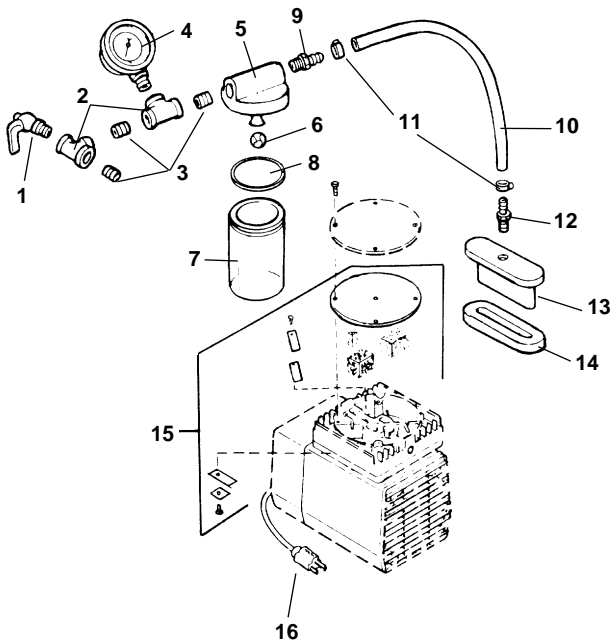

Control Panel

**NOTE: Order parts by Catalog Number only.
DO NOT order by Reference Number.**

Ref. No.	Catalog No.	Description
1	99430	Screw #6 - 32 x 1/2" (6) (115V)
	17417	Screw #10 - 24 x 1" (6) (230V)
2	99435	Receptacle, 20 Amp, (115V)
	17422	Receptacle, 20 Amp, (230V)
3	99440	Control Box
4	99445	Toggle Switch, 16A, (115V)
	17427	Toggle Switch, 8A, (230V)
5	99450	Hex Nut #6 - 32 (2)
6	99455	Lock Washer #6 (2) (115V)
	45365	Flat washer #10 (2) (230V)
7	99460	Cover Plate (115V)
	17432	Cover Plate (230V)
8	99465	Hex Screw 1/4" - 20 x 1 1/4" (2)
9	44740	Lock Washer 1/4" (2)
10	99470	Receptacle, 15 Amp, (115V)
	17437	Receptacle, 15 Amp, (230V)
11	46985	Lock Washer #10 (5)
12	92455	Screw #10 - 24 x 3/4" (5)
13	99480	Toggle Switch, 20A, (115V)
	17442	Toggle Switch, (230V)
14	99485	Transformer
15	99490	Ammeter (115V)
	17447	Ammeter (230V)
16	99495	Plug, 30 Amp
17	99500	Line Cord (115V)
	17452	Line Cord (230V)
18	99505	Cord Connector
19	99510	Lock Nut
20	44695	Hex Nut #10-24 (5)
21	99170	Suppressor (230V) South Africa

RB-214 Vacuum Pump

Ref. No.	Catalog No.	Description
—	98110	Pump Complete
1	98865	Air Petcock
2	—	1/4" Pipe Tee (2)
3	—	1/4" Close Nipple (3)
4	98870	Vacuum Gauge
5	98875	Water Trap Top
6	98890	Float Ball
7	98880	Water Trap Jar
8	98885	Water Jar Gasket
9	98910	1/4" Barb to 1/4" Male
10	98895	Hose, 9" x 1/4"
11	35142	1/2" Hose Clamp (2)
12	98915	1/4" Barb to 1/8" Male
13	98900	Slot Cap
14	98905	Slot Cap Gasket
15	98860	Vacuum Pump Service Kit
16	33556	Plug 115V
	33546	Plug 230V