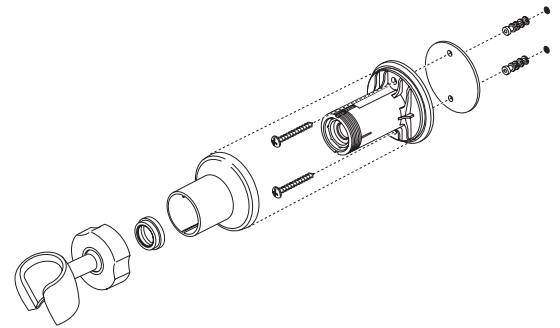

55424, 55445, 55433, 55421, 59716
Series/Series/Seria

U4005-PK▲
Mounting Bracket
Consola de montaje
Support