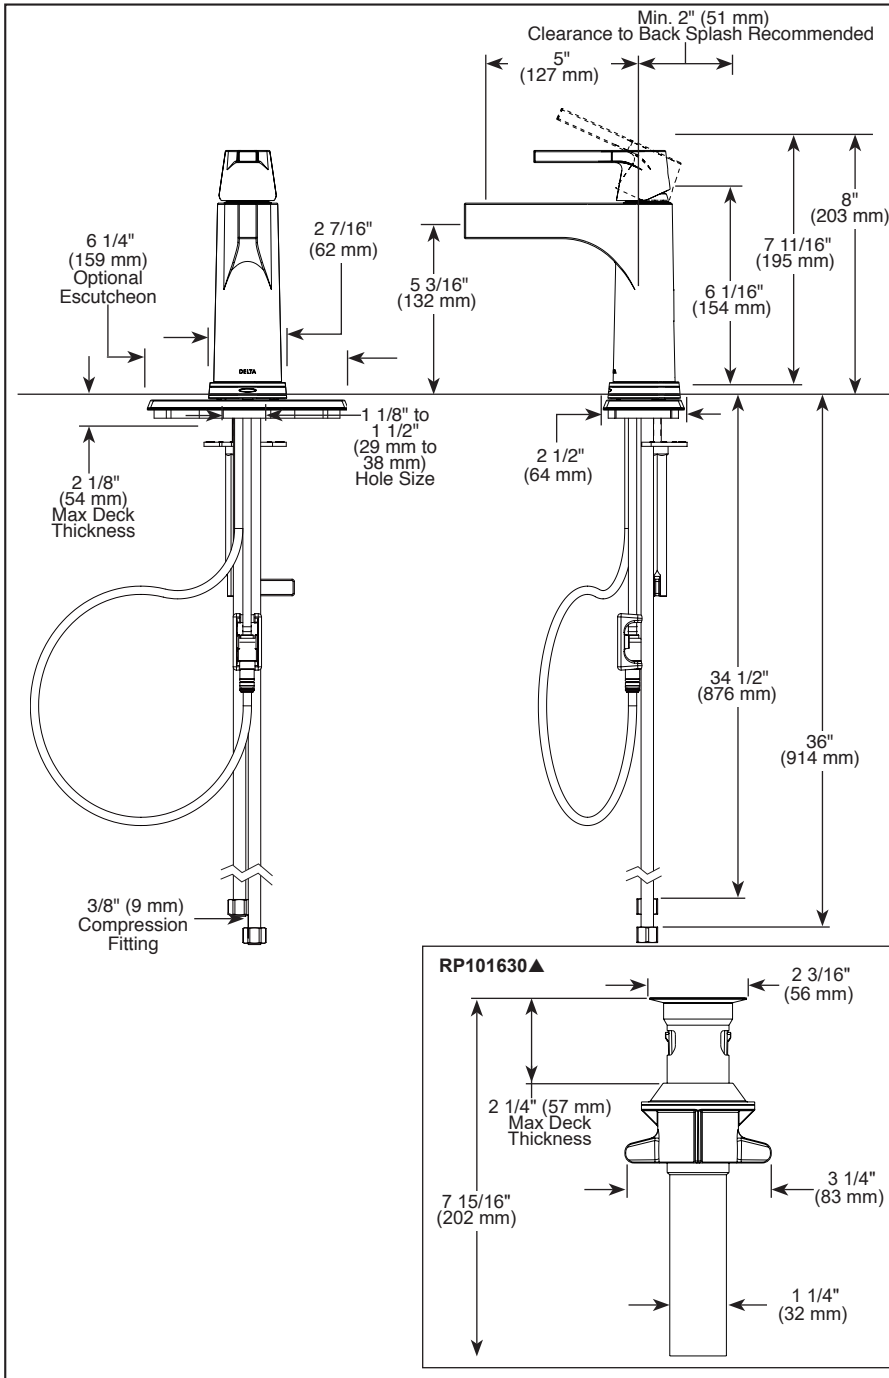

COMPLIES WITH:

- ASME A112.18.1 / CSA B125.1
- ASME A112.18.2 / CSA B125.2
- Indicates compliance to ICC/ANSI A117.1
- EPA WaterSense®