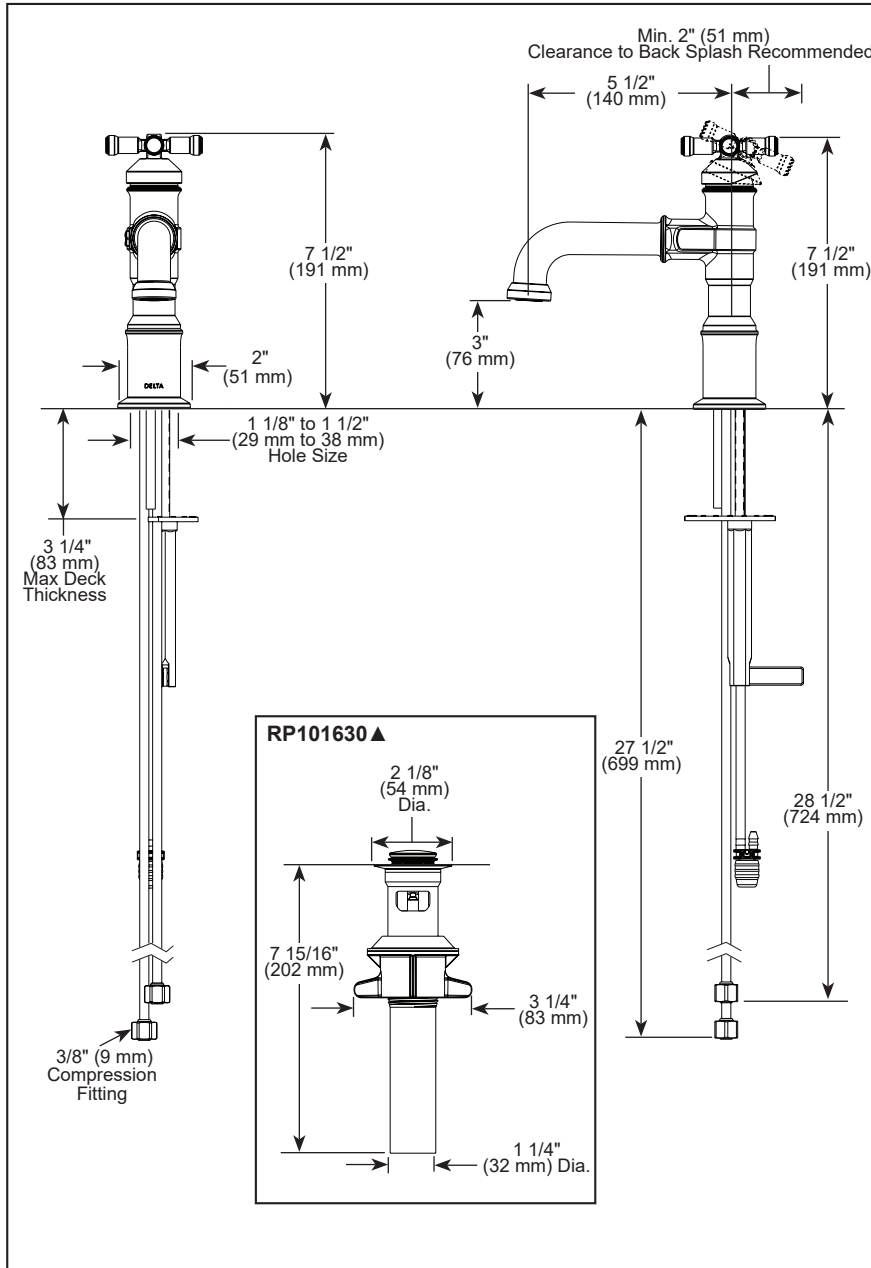

see what Delta can do™

BATHROOM FAUCET

- Broderick™ Bath Collection
- Single Handle Deck Mount

FEATURES:

- DIAMOND Seal® Technology
- Lumicoat™ Finish (-PR models only)
- Lumicoat™ Finishes easily wipe clean without cleaners and chemicals on the products most commonly touched areas

STANDARD SPECIFICATIONS:

- Max. flow rate 1.2 gpm @ 60 psi, 4.5 L/min @ 414 kPa
- One hole mount
- Diamond coated ceramic cartridge
- 1/4" O.D. straight, staggered PEX supply tubes
- Models have metal drain with pop-up type fitting with plated flange and stopper, no lift rod hole
- Optional red/blue indicator ring provided with model
- Optional 6" escutcheon (RP102057 ▲) not included

▲ Designate Proper Finish Suffix

COMPLIES WITH:

- ASME A112.18.1 / CSA B125.1
- ASME A112.18.2 / CSA B125.2
- ♿ Indicates compliance to ICC/ANSI A117.1
- EPA WaterSense®

Delta reserves the right (1) to make changes in specifications and materials, and (2) to change or discontinue models, both without notice or obligation. Dimensions are for reference only. See current full-line price book or www.deltafaucet.com for finish options and product availability.