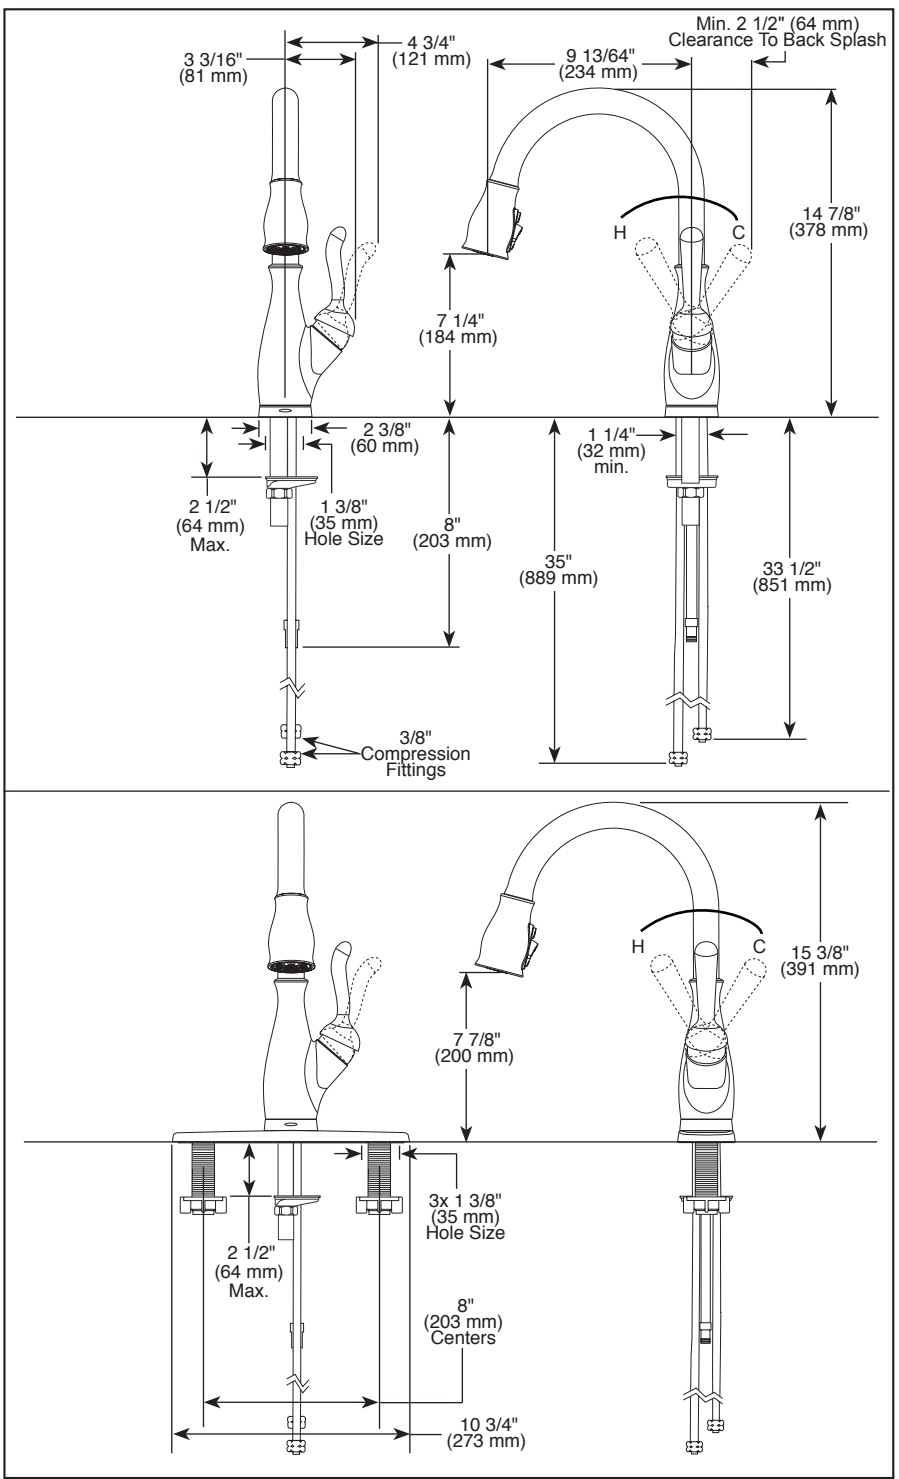

STANDARD SPECIFICATIONS:

- Max flow rate 1.8 gpm @ 60 psi, 6.8 L/min @ 414 kPa
- One or three hole mount (escutcheon included)
- Diamond coated ceramic cartridge
- 3/8" O.D. straight, staggered PEX supply tubes
- Spout rotates 360°
- Red/blue indicator markings
- Three-function wand: aerated stream, spray or ShieldSpray®
- Dual integral double check valves in sprayer
- LED indicator light signals on-off, water temperature and when batteries run low.
- Uses 6 AA batteries (included) or 6 C batteries (not included)
- EP102157 120V AC adapter available (3 prong grounded outlet required)

COMPLIES WITH:

- ASME A112.18.1/ CSA B125.1
- ICC/ANSI A117.1 - Valve control only

9178TV-▲-DST

▲ Designate proper finish suffix

Delta Faucet Company reserves the right (1) to make changes in specifications and materials, and (2) to change or discontinue models, both without notice or obligation. Dimensions are for reference only. See current full-line price book or www.deltafaucet.com for finish options and product availability.