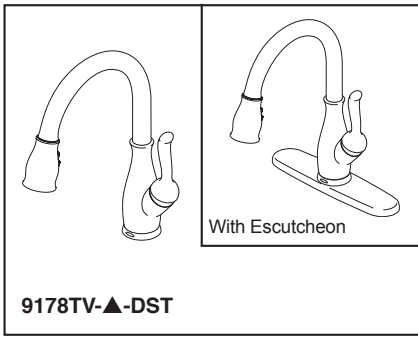

see what Delta can do™

KITCHEN FAUCETS

- Leland® Collection
- Single Handle Pull-Down

FEATURES:

- Touch2O® Technology
- DIAMOND Seal® Technology
- MagnaTite® Magnetic Docking
- Touch-Clean® Sprayhead
- ShieldSpray® Technology
- Voice IQ® Technology

STANDARD SPECIFICATIONS:

- Max flow rate 1.8 gpm @ 60 psi, 6.8 L/min @ 414 kPa
- One or three hole mount (escutcheon included)
- Diamond coated ceramic cartridge
- 3/8" O.D. straight, staggered PEX supply tubes
- Spout rotates 360°
- Red/blue indicator markings
- Three-function wand: aerated stream, spray or ShieldSpray®
- Dual integral double check valves in sprayer
- LED indicator light signals on-off, water temperature and when batteries run low.
- Uses 6 AA batteries (included) or 6 C batteries (not included)
- EP102157 120V AC adapter available (3 prong grounded outlet required)

COMPLIES WITH:

- ASME A112.18.1/ CSA B125.1
- ICC/ANSI A117.1 - Valve control only

9178TV-▲-DST

▲ Designate proper finish suffix

Delta Faucet Company reserves the right (1) to make changes in specifications and materials, and (2) to change or discontinue models, both without notice or obligation. Dimensions are for reference only. See current full-line price book or www.deltafaucet.com for finish options and product availability.