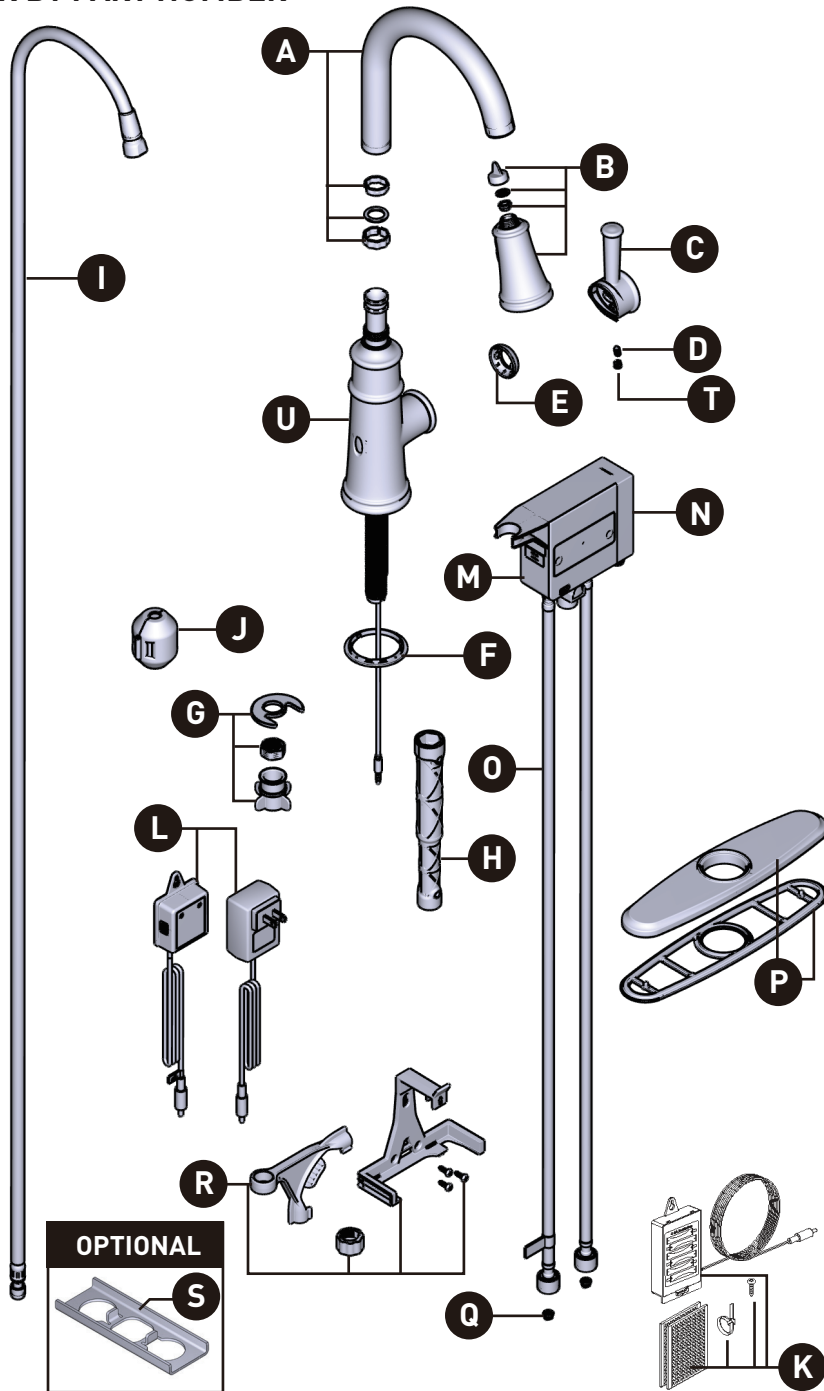

BELFIELD™ MOTIONSENSE WAVE™

Hands-Free, Single-Handle
High Arc Pulldown Kitchen Faucet
7260EW Series

ORDER BY PART NUMBER

ID	Kit Number	Finish
*A	176077	See below
*B	205847	See below
*C	205845	See below
D	155023	N/A
*E	160660	See below
F	143338	Chrome, SRS
	143338BL	ORB, BL
G	177570	N/A
H	118305	N/A
I	150259	N/A
J	195361	N/A
K	177567	N/A
L	169031	N/A
M	177569	N/A
N	188031	N/A
O	177572	N/A
*P	141002	See below
Q	197171	N/A
R	177566	N/A
S	176787	N/A
*T	152859	See below
*U	205848	See below

***Finish Determined by Suffix**

Finish	Description
No Suffix	Chrome
BL	Matte Black
ORB	Oil Rubbed Bronze
SRS	Spot Resist Stainless
BZG	Bronzed Gold

CARTRIDGE & CARTRIDGE NUT ARE
NOT SERVICEABLE ITEMS