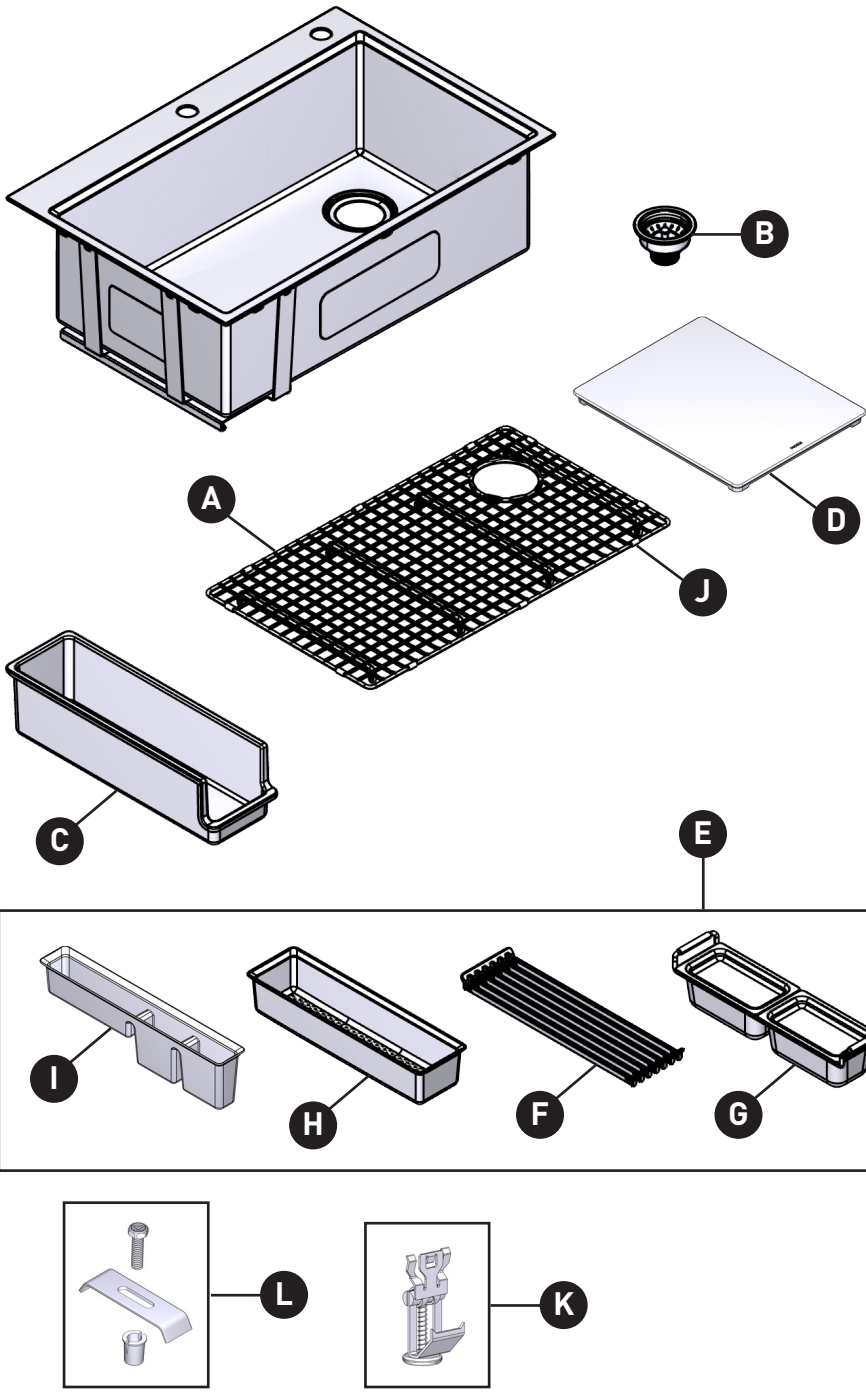

### Luxe Chef 33" Workstation System Dual Mount Single Bowl Sink

GS161202R

ORDER BY PART NUMBER

ID	Kit Description	Kit Number
A	Sink Grid	215813
B	Drain Assembly with Basket Strainer	214327
C	Pullout Storage Bin	215821
D	Bamboo Cutting Board	GA777
E	Plastic Accessory Bundle	GA778
F	Drying Rack (x2)	215812
G	Prep Bin Holder, Bins (x2), Lids (x2)	215820
H	Colander	215811
I	Utensil Holder	215818
J	Bumpers for Grid	214351
K	Drop-in Mounting Hardware (x10)	212238
L	Undermount Mounting Hardware (x10)	212239

**NOTE:** GA777 and GA778 are sold separately.