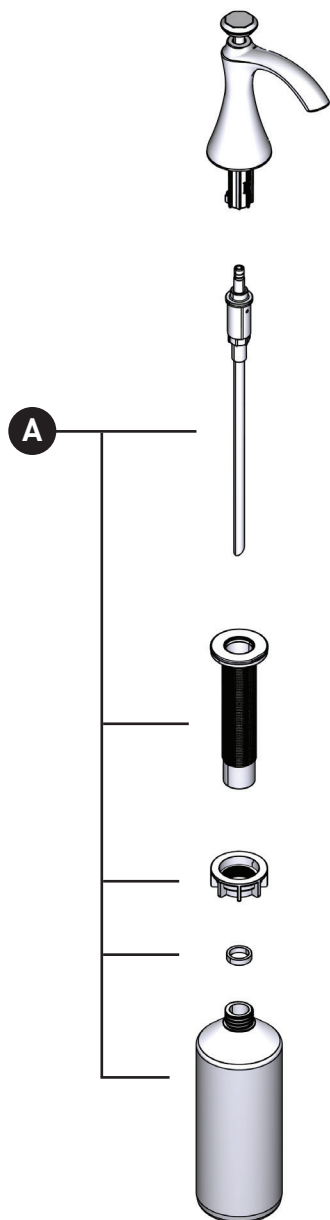

SINEMA
 SOAP/LOTION DISPENSER
 S3950 Series

ORDER BY PART NUMBER

ID	Kit Number	Finish
A	173490	N/A

<u>*Finish Determined by Suffix</u>	
<u>Finish</u>	<u>Description</u>
C	Chrome
SRS	Spot Resist Stainless
BL	Matte Black
NL	Polished Nickel