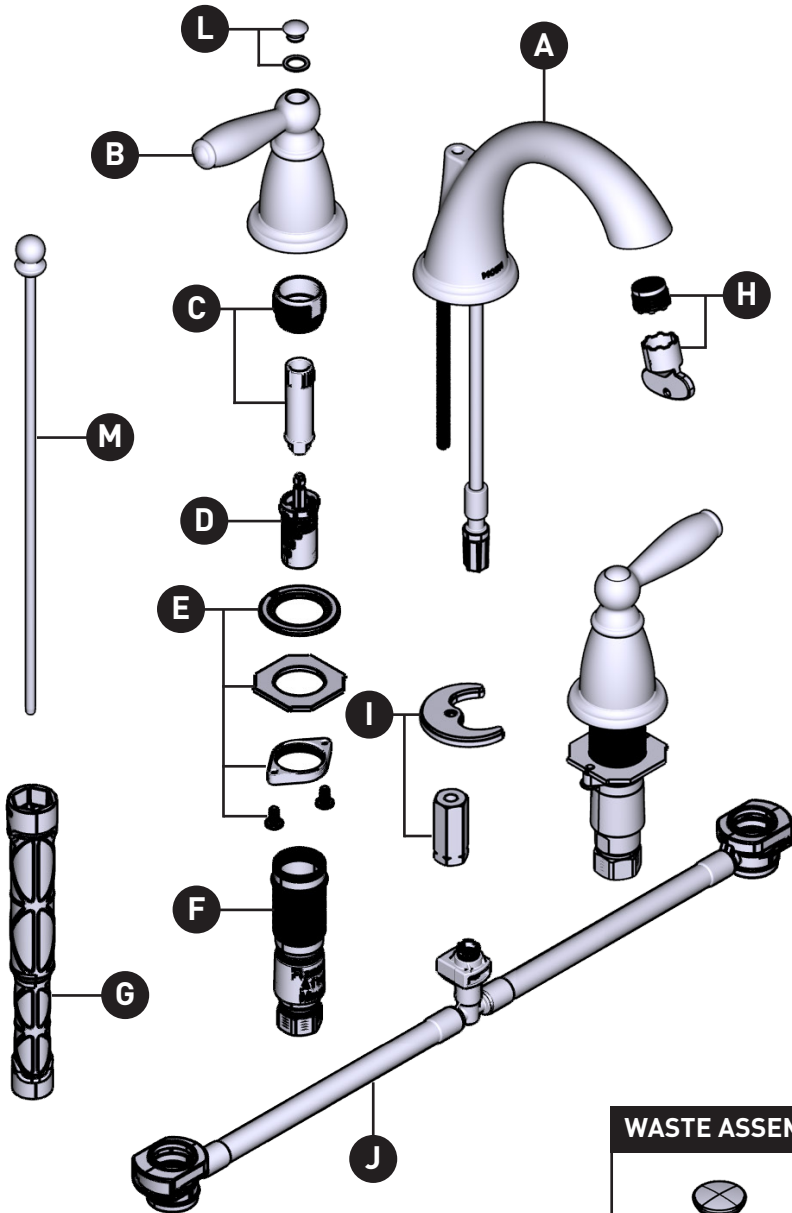

ORDER BY PART NUMBER

BRANTFORD™

Two-Handle Widespread Lavatory Faucet
TV6620 Series

ID	Kit Number	Finish
*A	216229	See below
*B	131101	See below
C	174290	N/A
D	1234	N/A
E	215997	N/A
F	215996 (Hot)	N/A
	215995 (Cold)	N/A
G	118305	N/A
H	180158	N/A
I	168809	N/A
J	215998	N/A
*K	10709	See below
	10790	Metallic Waste For Additional Waste Information see www.moen.com for models below.
*L	131099	See below
*M	13100	See below

***Finish Determined by Suffix**

Finish	Description
(base kit # = C) <i>(only applicable to *kits)</i>	Chrome
BN	Brushed Nickel
ORB	Oil Rubbed Bronze

WASTE ASSEMBLY