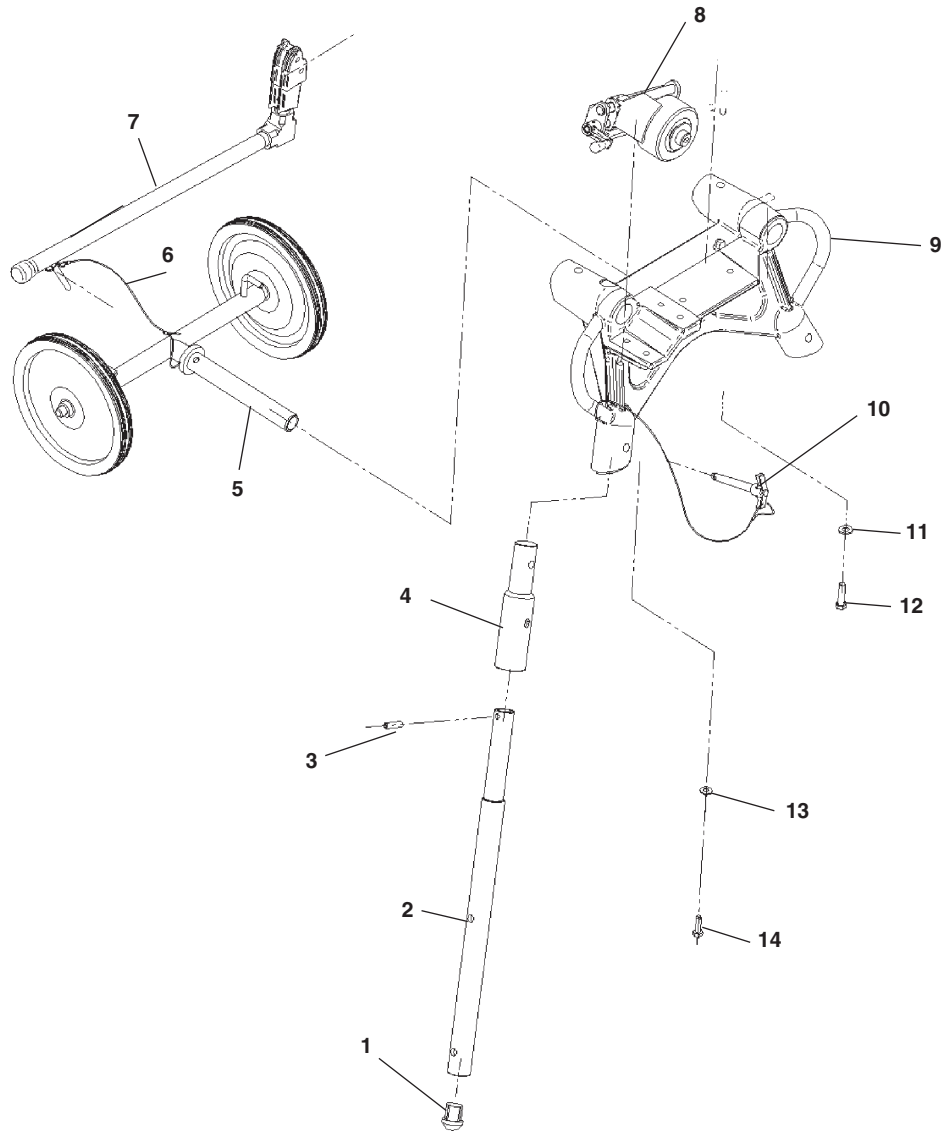

Base

**NOTE: Order parts by Catalog Number only.
DO NOT order by Reference Number.**

Ref. No.	Catalog No.	Description
1	61470	Rubber Button
2	11183	Lower Leg
3	50307	Spiral Pin
4	11178	Upper Leg
5	42575	#32 Transport Cart
6	11328	Hitch Pin, Transporter
7	11243	Pump Handle Assembly
8	59997	Stabilizer
9	11228	Base
10	11193	Hitch Pin
11	41735	Flat Washer 7/16"
12	11188	7/16" - 14 x 1" HX HD Bolt
13	11293	3/8" Flat Washer
14	82915	3/8" - 16 x 3/4" HX HD Screw