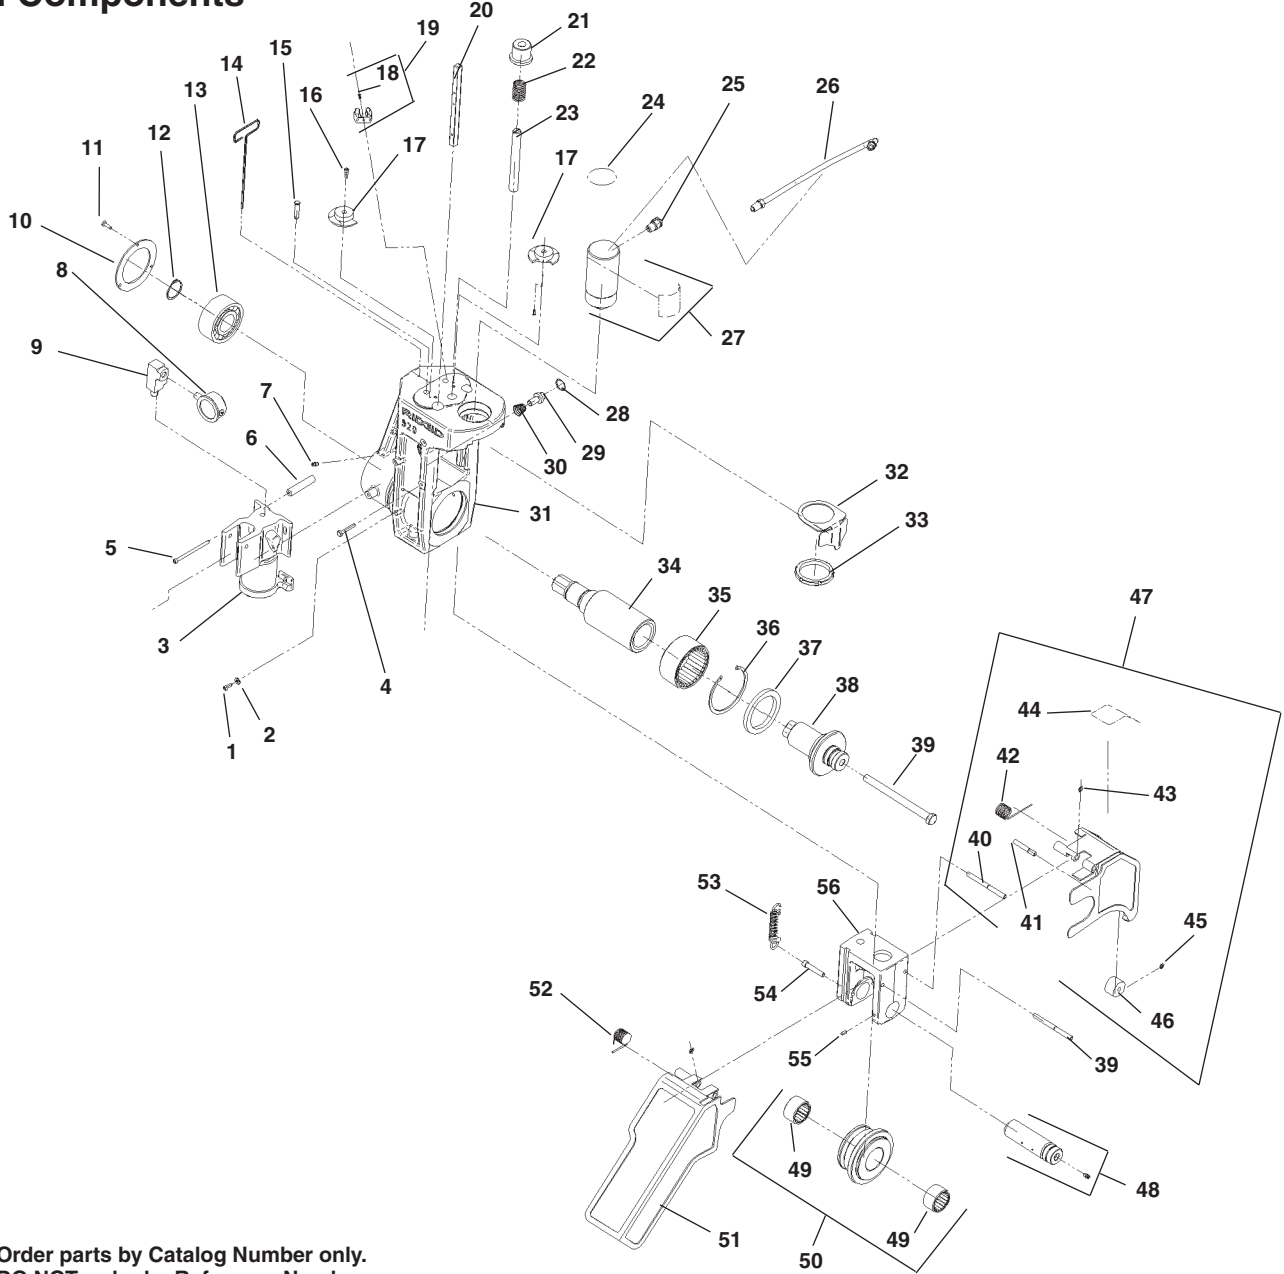

Main Components

**NOTE: Order parts by Catalog Number only.
DO NOT order by Reference Number.**

Ref. No.	Catalog No.	Description	Ref. No.	Catalog No.	Description	Ref. No.	Catalog No.	Description
1	40910	1/4" - 20 x 3/4" Cap Screw (3)	20	11068	Key Slide (2)	39	11113	5/8" - 11 x 7 3/4" HX HD Bolt
2	27402	1/4" Flat Washer (4)	21	49117	Depth Adj. Nut	40	11158	Pivot Shaft (2)
3	11173	Hand Pump	22	49122	Compression Spring	41	11223	Shaft Roller
4	64877	1/4" - 20 x 1 3/4" Screw (4)	23	11123	Depth Adj. Rod	42	11153	Torsion Spring RH
5	11203	1/4" - 20 x 5 1/2" Screw	24	49262	Depth Setting Decal	43	61042	Ret. Ring (3)
6	11198	Pump Standoff	25	11208	3/8" Swivel Connector	44	13198	Warning Decal Guard
7	46860	Grease Fitting (4)	26	11213	Hydraulic Hose	45	61042	Ret. Ring (3)
8	11058	Pressure Gauge	27	11818	Cylinder (Inc. Decals)	46	11218	Guard Roller
9	11093	Hydraulic Tee	28	49177	Retaining Ring	47	11143	Right Guard
10	11128	Bearing Retaining Plate	29	11118	Stop Pin	48	11078	Roller Shaft
11	11283	1/4" - 20 x 1 1/2" Screw (3)	30	11168	Stop Pin Spring	49	11108	Needle Bearing (6)
12	11088	Retaining Ring	31	11003	920 Main Housing	50	11018	2" - 6" Upper Groove Roll
13	11163	Angular Contact Bearing	32	11248	Actuator	51	11138	Left Guard
14	49087	1/8" Tee Handle Hex Wrench	33	49152	Lock Ring	52	11148	Torsion Spring LH
15	11233	Clevis Pin	34	11073	Drive Shaft	53	11238	Return Spring
16	11268	Shoulder Screw	35	11063	Roller Bearing (2)	54	46745	3/8" - 16 x 1 1/4" Screw (2)
17	11048	Depth Adj. Gauge LT	36	11083	Internal Ret. Ring	55	34892	Set Srew 1/4" - 20
18	54307	Drive Screw	37	11133	Grease Seal	56	11008	Upper Roll Housing
19	11263	Spring Clip (Inc. Ref. 18)	38	11013	2" - 6" Drive Roll			