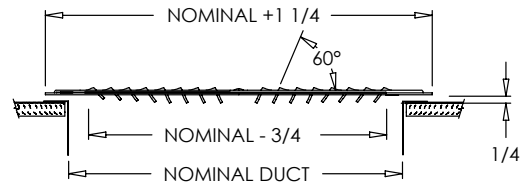

TS (4" Widths)

Additional Information:

Submittal Notes

Project / Location:

Engineer:

Architect:

Contractor: