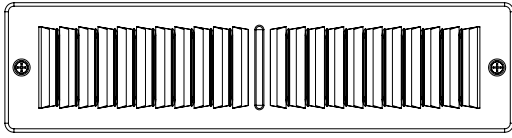

### Standard Features:

- Heavy gauge cold-rolled steel
- Louvers designed with rolled rib for maximum strength and rigidity
- Unique fan-shaped air pattern lends to both heating and air conditioning applications
- Ideal for return air in the toe space areas between kitchen cabinets, stair risers, built-in vanities, etc.
- Countersunk mounting holes with color matching Phillips Pozidriv screws
- Rust resistant pre-coat with durable powder finish
- Driftwood Tan