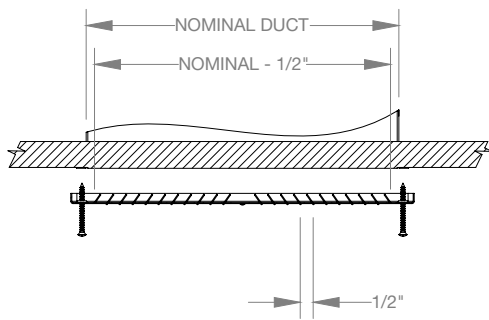

#### DESIGNER COLORS

- Black
- Bronze
- Storm Gray
- Cement Gray

- Aluminum Paint
- Coffee Tan
- Warm White

TS (2" Widths)

TS (4" Widths)

TS (2" Widths)

TS (4" Widths)