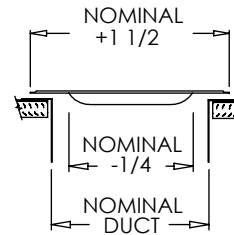

TS (4" Widths)