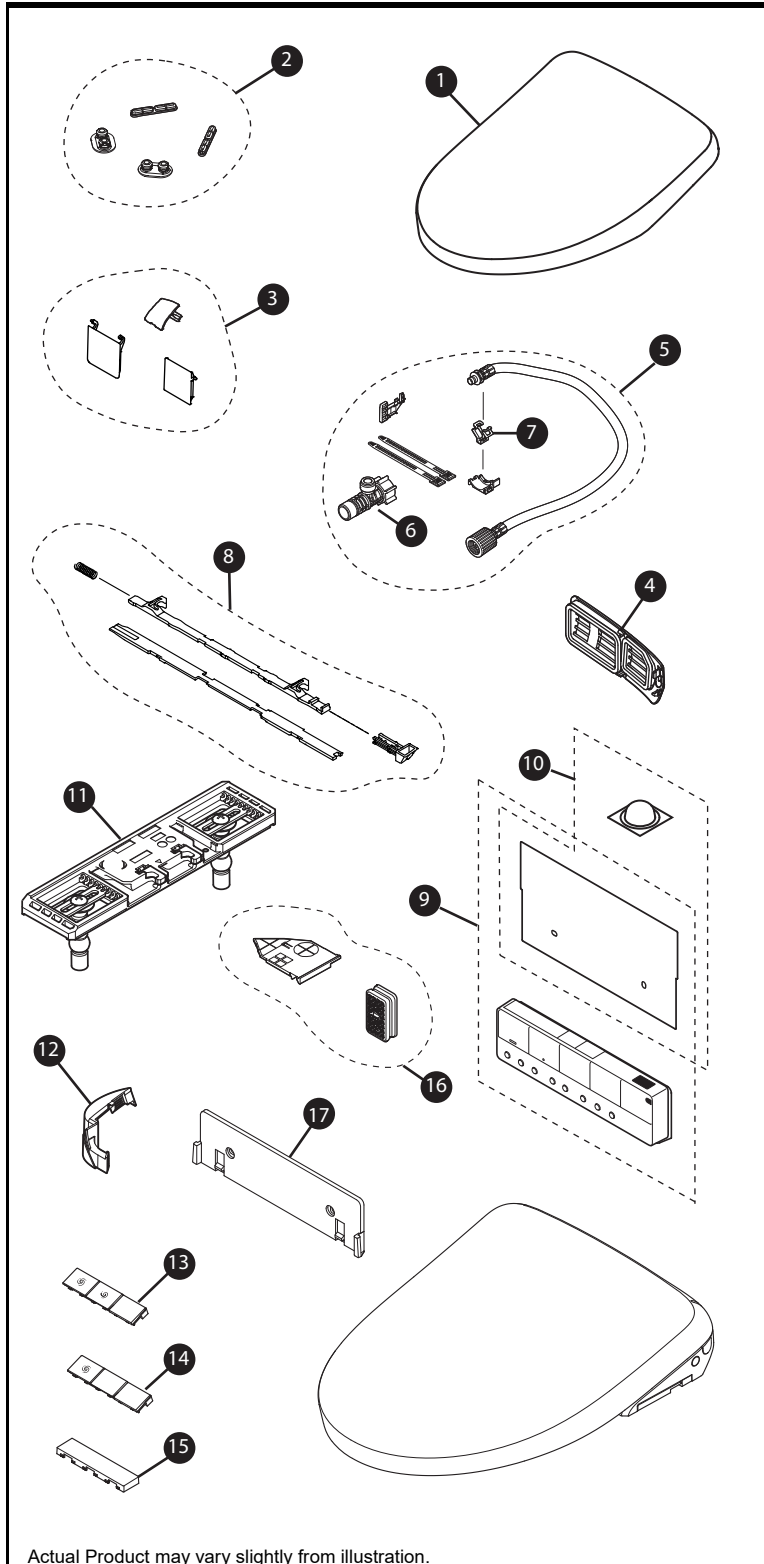

SW4724(AT40)/SW4726(AT40) & SW4734(AT40)/SW4736(AT40)

SW4724 - S7 Classic Lid
 SW4726 - S7 Contemporary Lid
 SW4734 - S7A Classic Lid
 SW4736 - S7A Contemporary Lid

WASHLET® S7/S7A

SW4724AT40 - S7 WASHLET+ Classic Lid AutoFlush Compatible
 SW4726AT40 - S7 WASHLET+ Contemporary Lid AutoFlush Compatible
 SW4734AT40 - S7A WASHLET+ Classic Lid AutoFlush Compatible
 SW4736AT40 - S7A WASHLET+ Contemporary Lid AutoFlush Compatible

Actual Product may vary slightly from illustration.

Item	Part	Description
1	THU6681#01	Contemporary Lid - Cotton
	THU6681#12	Contemporary Lid - Sedona Beige
	THU6682#01	Classic Lid - Cotton
	THU6682#12	Classic Lid - Sedona Beige
2	THU6683	Lid & Seat Bumper Assembly
3	THU6686#01	Wand / Dryer Door & Drain Cover Assembly - Cotton
	THU6686#12	Wand / Dryer Door & Drain Cover Assembly - Sedona Beige
4	THU6687#01	Deodorizer Louver - Cotton
	THU6687#12	Deodorizer Louver - Sedona Beige
5	THU6562#01	Water Supply Hose Assembly - Cotton
	THU6562#12	Water Supply Hose Assembly - Sedona Beige
6	THU6234	T-Connector
7	THU9484	Water Supply Connection Clip
8	THU6699#01	Lever Assembly - Cotton
	THU6699#12	Lever Assembly - Sedona Beige
9	THU6567	Remote Control Assembly - S7A
	THU6568	Remote Control Assembly - S7
10	THU6696	Remote Control Guide & Lid Cushion - S7A
	THU6695	Remote Control Guide & Lid Cushion - S7
11	THU6478	Baseplate Assembly
12	THU852#01	Hole Cover for T20 Bowl - Cotton
13	THU6771	Dual Flush Button Assembly for AutoFlush
14	THU6772	Single Flush Button Assembly for AutoFlush
15	THU6773	Remote Control Top Button Cap (no AutoFlush)
16	THU6587#01	Deodorizer Cartridge and Air filter - Cotton
	THU6587#12	Deodorizer Cartridge and Air filter - Sedona Beige
17	THU6911	Anti-Theft Hanger Assembly