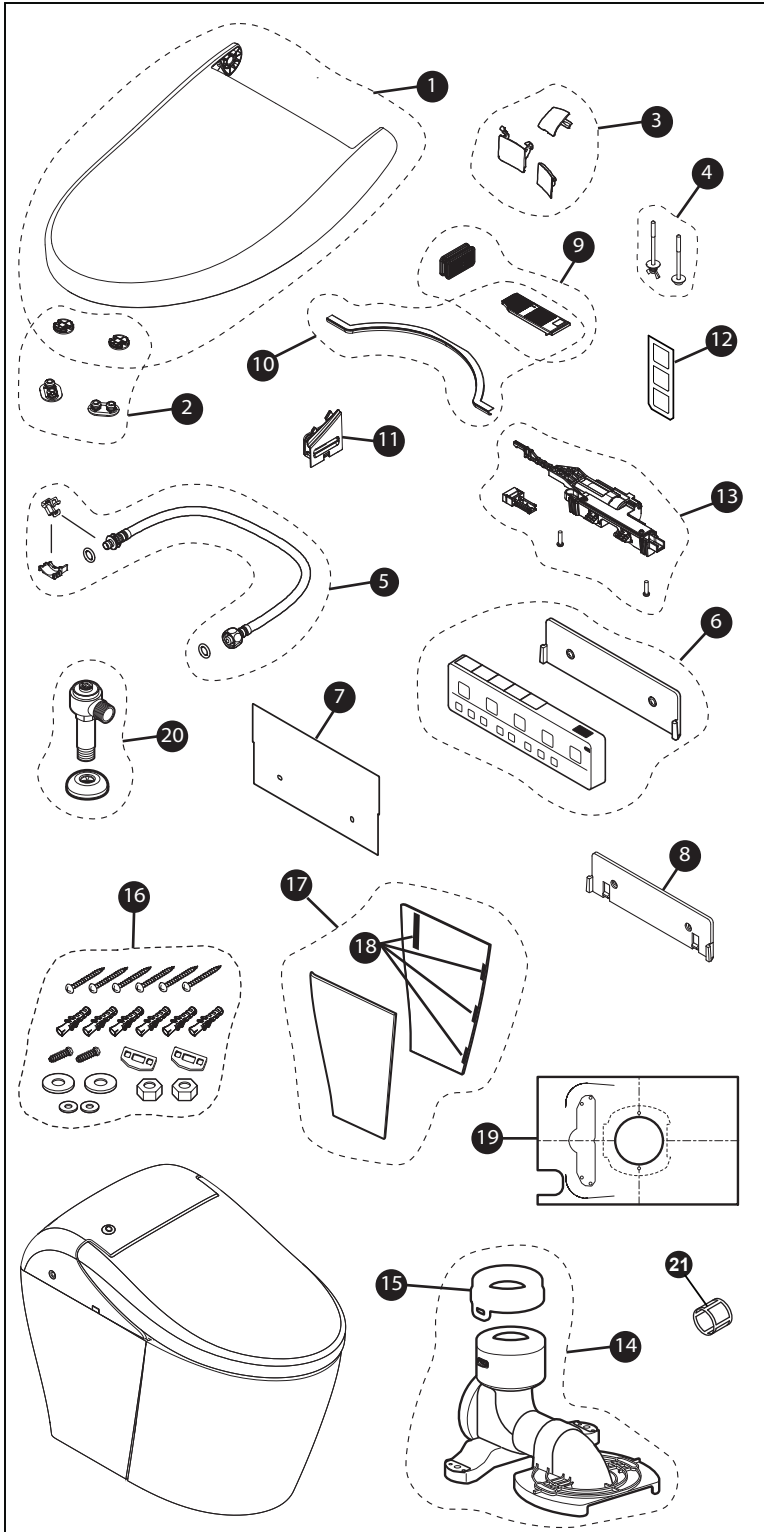

MS7631CEMFG
SN7631M
CT7631CEMFG

WASHLET® G5A Integrated Smart Toilet 1.2Gpf / 1.0Gpf Dual Flush Toilet, Elongated, TORNADO FLUSH®, 12" Modular Rough-In, CEFIONTECT®

Actual Product may vary slightly from illustration

Items	Parts	Description
1	THU6888#01	Lid Assembly - Cotton
2	THU6714	Lid & Seat Bumpers
3	THU6890#01	Wand / Dryer Doors & Drain Cover - Cotton
4	THU6895	Top to Bowl Mounting Bolt Assembly
5	THU6901	Water Supply Hose Assembly
6	THU6903	Remote Control Unit Assembly
7	THU6912	Remote Control Operation Guide
8	THU6911	Anti-Theft Hanger Assembly
9	THU6904#01	Deodorizer Cartridge / Air Filter Assembly - Cotton
10	THU6905#01	Deodorizer Air Filter / Plastic Seal Assembly - Cotton
11	THU6913#01	Deodorizer Louver Assembly - Cotton
12	THU6753	Sensor Adjusting Stickers
13	THU6894#01	Lift Handle Assembly - Cotton
14	THU6876	Drain Socket Assembly
15	THU9652	Drain Socket Gasket
16	THU6877	Bowl Mounting Hardware
17	THU6878#01	Side Panel Assembly - Cotton
18	THU6879	Velcro Fastener for Side Panels
19	THU6875	Installation Template
20	THU6880	Junction Valve Assembly
21	THU9758	Water Strainer

Product Number Explanations

Two-Piece Toilet

(MS) Toilet and seat
Combination
(7631) Model
(CEM) TORNADO FLUSH®
(F) Universal Height
(G) CEFIONTECT®

WASHLET® Unit

(SN) WASHLET®
(7631) Model
(M) Dual Flush

Bowl Unit

(CT) Bowl
(7631) Model
(C) TORNADO FLUSH®
(E) HET
(M) Dual Flush
(F) Universal Height
(G) CEFIONTECT®