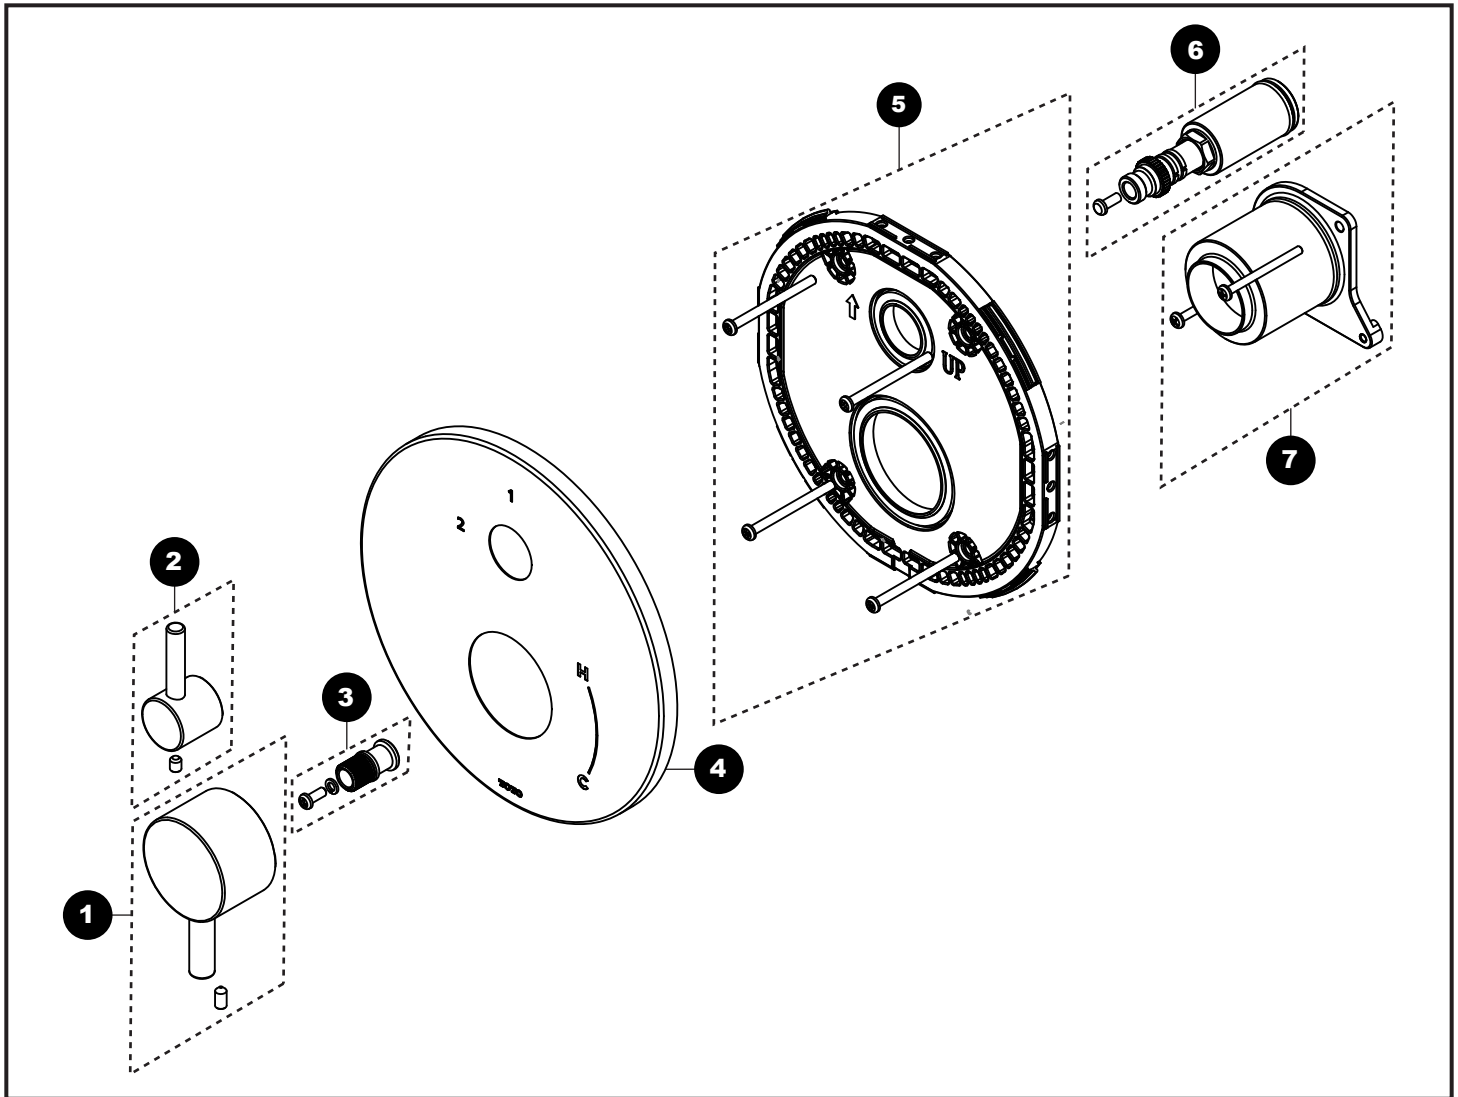

Pressure Balance Valve with Diverter Trim - Round

Item	Part	Description
1	THP5655#\$\$	PBV Handle & Set Screw
2	THP5656#\$\$	DIV Handle & Set Screw
3	THP5654	PBV Adapter, Lock Washer & Screw (1pc)
4	THP5660#\$\$	Escutcheon Round
5	THP5653	Plate, Round & (4pc) Screws
6	THP5651#\$\$	Div Collar & Screw
7	THP5652#\$\$	PBV Collar & (2pc) Screws

LEGEND
\$\$ = Denotes Finish
#CP = Polished Chrome
#BN = Brushed Nickel

MADE TO ORDER
\$\$ = Denotes Finish
#PN = Polished Nickel
#PFG = Polished French Gold
#PBR = Polished Bronze
#MBL = Matte Black

* Please specify finish when ordering