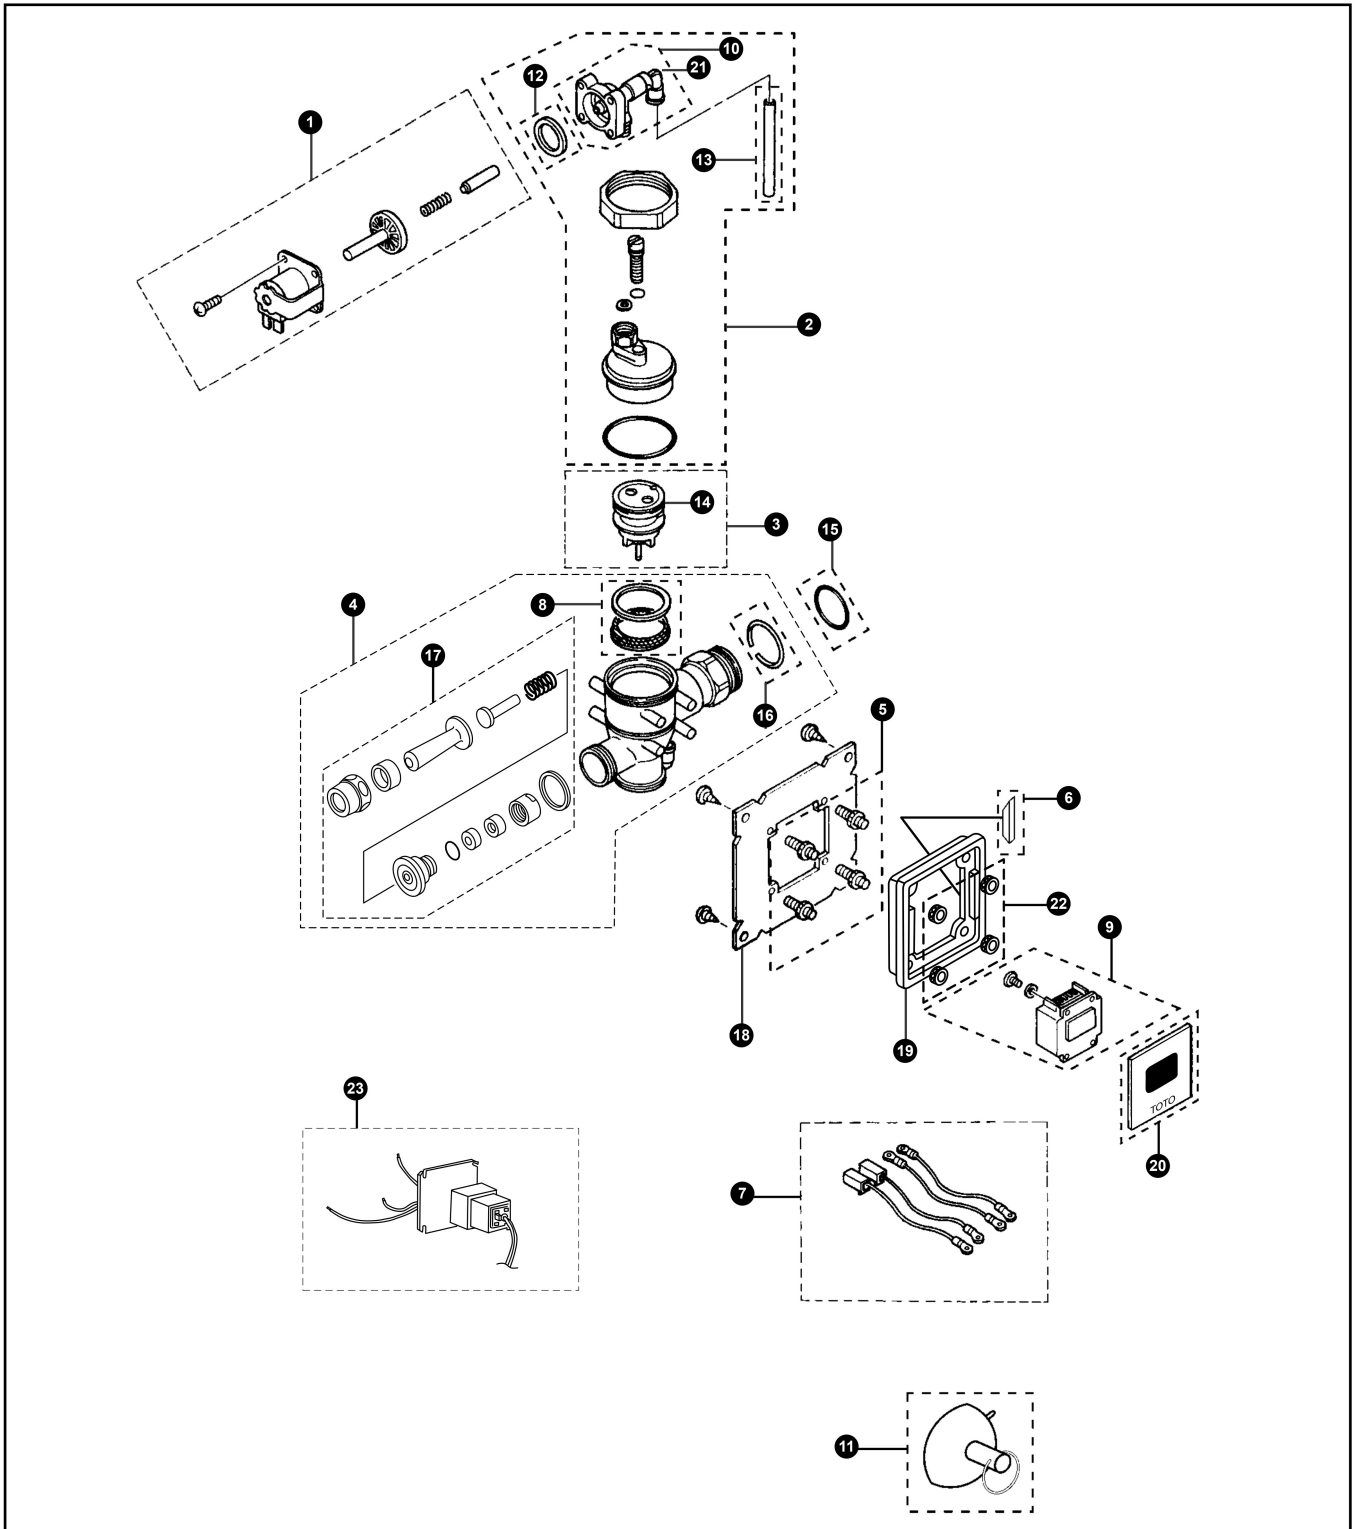

TET4ANW-31  
TET4ANW-32  
TET4ANW-33

**Sensor Toilet Flush Valve, Concealed (4" x 4")  
Off White Finish, Flush Mount (Tile Type Frame)  
AC Powered (24V, AC)**

### Sensor Toilet Flush Valve, Concealed (4" x 4") Off White Finish, Flush Mount (Tile Type Frame) AC Powered (24V, AC)

No.	Part Number	Description	Qty	No.	Part Number	Description	Qty
1	TH559EDV165	Solenoid for AC Sensors	1	<b>Vacuum Breaker Sets</b>			
2	TH559EDV198	Valve Cap Set for AC Sensors	1	VB13RB-31	Concealed - Back Spud (1-1/2" Outlet)	1	
3	TH559EDV159	Piston Assembly for AC Toilet Series	1	VB13RB-32	Concealed - Top Spud (1-1/2" Outlet)	1	
4	TH559EDV146	Valve Body	1	VB13RB-33	Concealed - Back Spud Floor Mount (1-1/2" Outlet)	1	
5	TH559EDV201	Adjustment Screw	4	Note: For additional information, refer to the individual vacuum breaker parts sheets.			
6	TH559EDV218	Magnets	10				
7	TH559EDV157	Wire Kit	1				
8	TH559EDV54B	Seal Washer Set	1				
9	TH559EDV232	Sensor Unit (AC Type)	1				
10	TH559EDV164	Solenoid Valve Body for AC Sensors	1				
11	85068SR	Suction Tools	5				
12	TH559EDV212	Packing	10				
13	TH559EDV199	Tubes	10				
14	TH559EDV200	U-Packing (For Piston)	10				
15	TH559EDV190	O-Rings (Tail Piece)	10				
16	TH559EDV189	Nut Stoppers	10				
17	TH559EDV203	Lever Assembly	1				
18	84071	Wall Frame	1				
19	90846	Tile Type Frame	1				
20	YE71229-2W#N1	Sensor Plate (White)	1				
21	18217T1M	Elbow	1				
22	63098SR	Fixing Nuts	4				
23	TEF61RSV17	Transformer (120V AC to 24V AC 10W)	1			Obsolete	