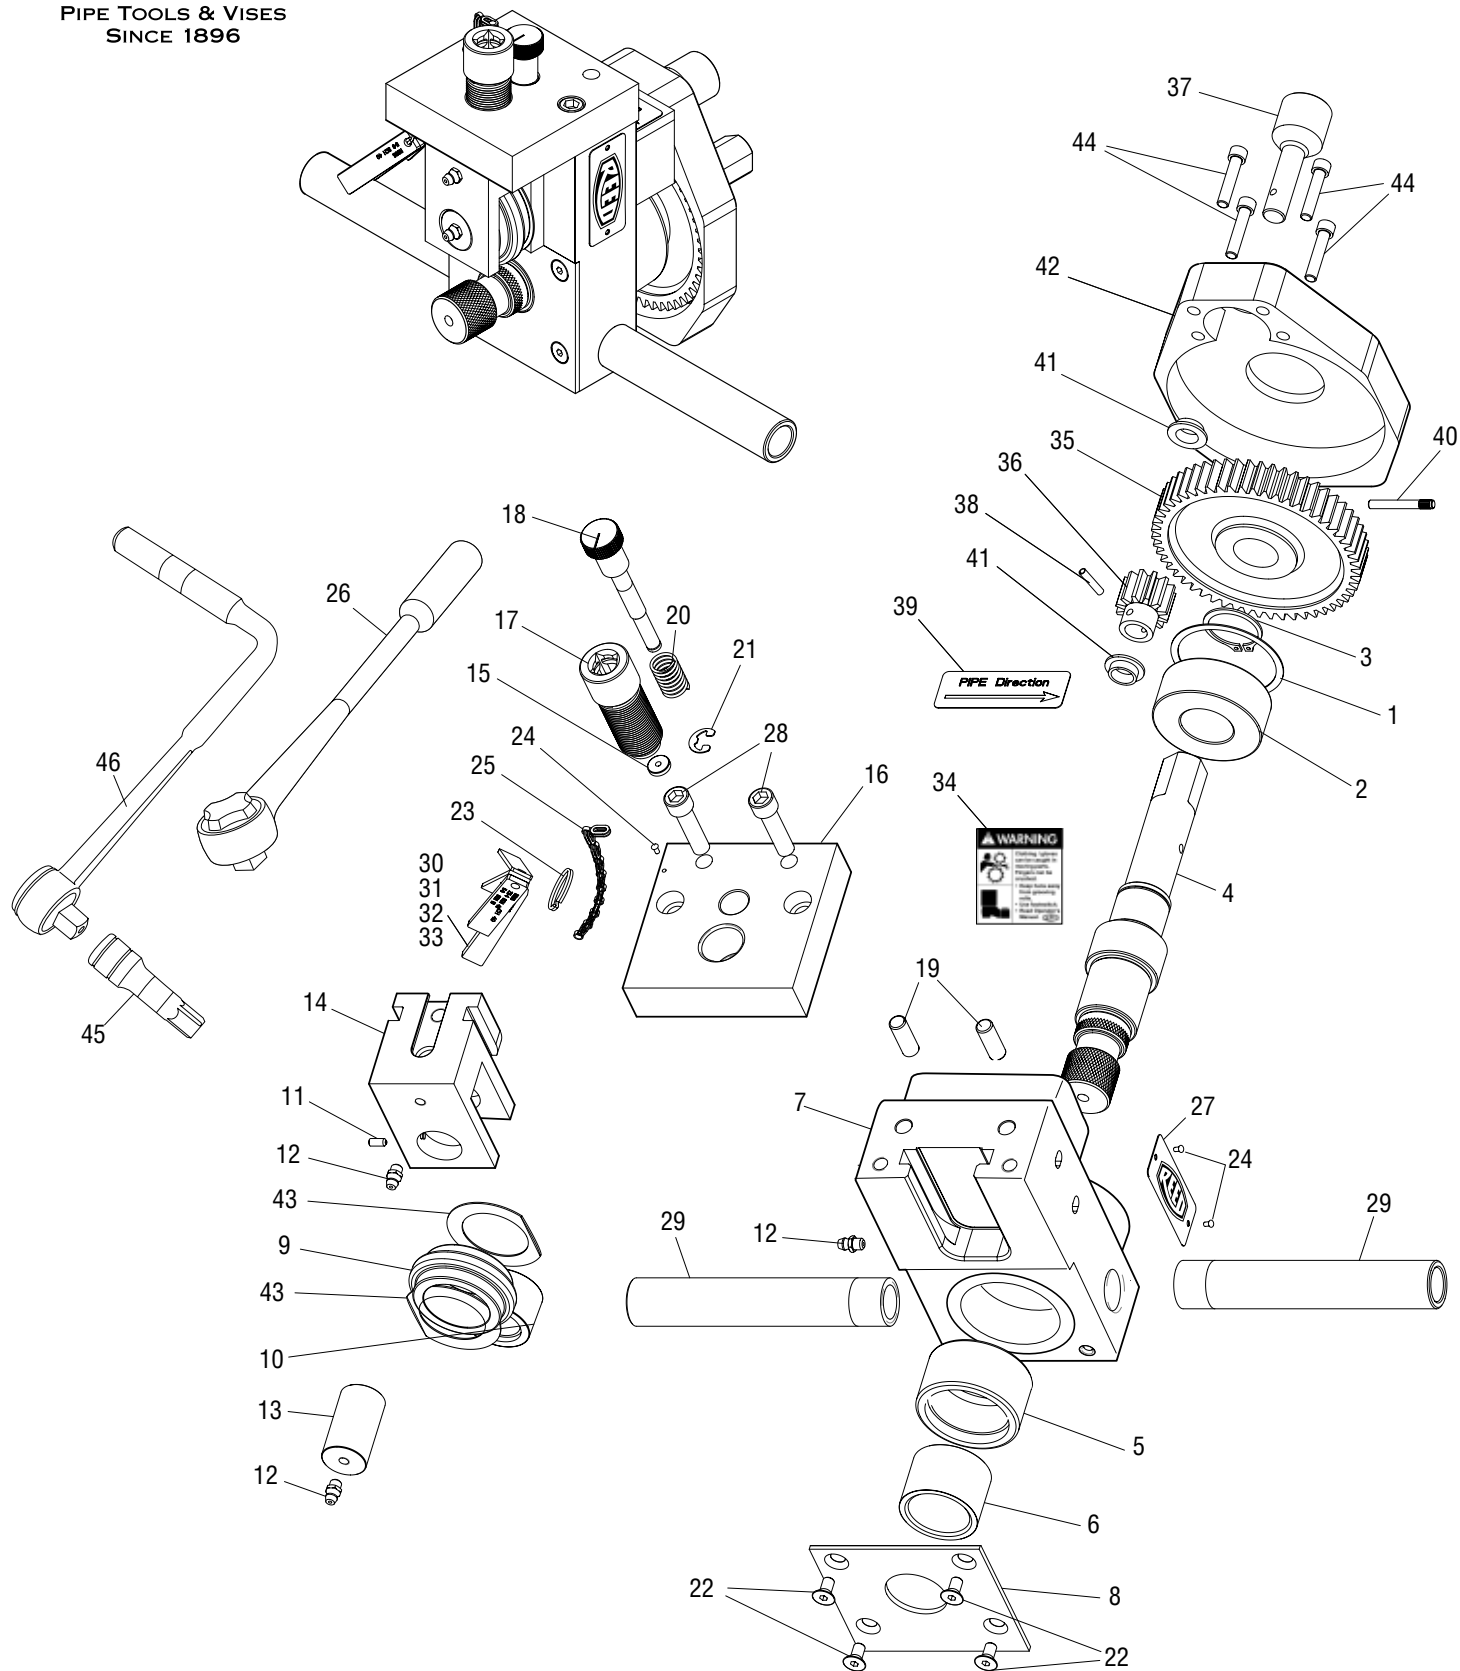

PIPE TOOLS & VISES
SINCE 1896

RG6HDCOMBO Roll Groover

Replacement Parts

Reed Manufacturing Company
1425 West 8th Street
Erie, PA 16502 USA

QUALITY
& Service
that Last a Lifetime

Phone: 800-666-3691 or 814-452-3691
Fax: 800-456-1697 or 814-455-1697
www.reedmfgco.com

(See also I-58508) RP-708-93