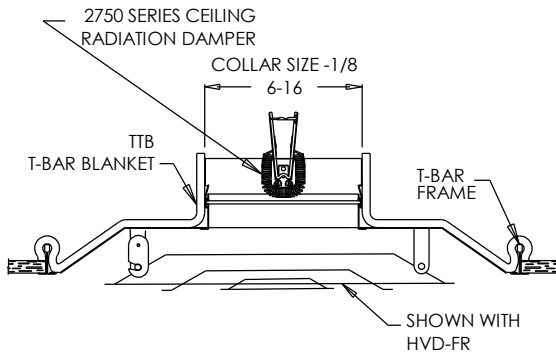

TTB

TTB Series T-Bar Thermal Blanket
(3 Hour rated)

Standard:

- #6 density ceramic fiber with woven mesh screen and starter hole
- 28" x 28", 1/4" thickness

TTB
Typical Installation

PROJECT	SUBMITTAL REVIEW
LOCATION	
ENGINEER	
ARCHITECT	
CONTRACTOR	