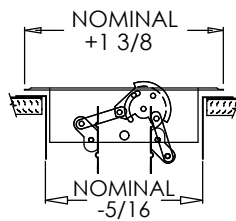

375 Series Heavy Duty Floor Diffuser

Standard:

- Individually welded curved vanes
- Fan-shaped air pattern lending its applications for heating as well as air conditioning
- Opposed blade damper standard on 4"
- Foot operated damper dial
- Driftwood Tan

Optional:

Finishes:

☐ Soft White

Designer Colors:

☐ Forest Green

☐ Burgundy

☐ Camaro Silver

☐ Bronze

☐ Navajo white

☐ Royal Blue

☐ Coffee Tan

☐ Almond

☐ Black Velvet

☐ Vanilla

375

375

PROJECT

LOCATION

ENGINEER

ARCHITECT

CONTRACTOR

SUBMITTAL REVIEW