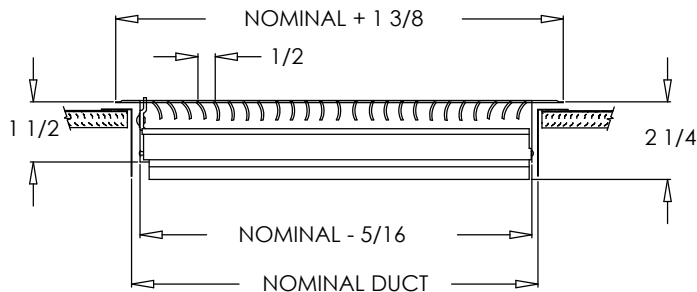

375

PROJECT

LOCATION

ENGINEER

ARCHITECT

CONTRACTOR

SUBMITTAL REVIEW