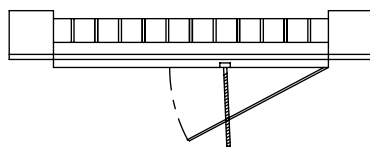

- Soft White
- Foam gasket for air tight seal

Optional:

- All galvanized finish (RS34-GALV)
- Driftwood Tan
- Designer colors available
- Screwdriver operated Spiral Scoop Extractor, 24" Maximum Length Scoop (RS 34-SC)
- Recessed screwdriver operated opposed blade damper (RS 34-0)

Ordering Notes:

- Available in 8" thru 48" spiral diameters
 (Note: Spiral diameter must be 4" larger than register width)

Note: Overall width will vary based on width and diameter of spiral register.

RS34-SC

Sizes Available

8 x 4	10 x 6
10 x 4	12 x 6
12 x 4	14 x 6
14 x 4	16 x 6
	14 x 8

PROJECT

SUBMITTAL REVIEW

LOCATION

ENGINEER

ARCHITECT

CONTRACTOR