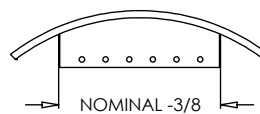

- Soft White
- Foam gasket for air tight seal

Optional:

- All galvanized finish (RS34-GALV)
- Driftwood Tan
- Designer colors available
- Screwdriver operated Spiral Scoop Extractor, 24" Maximum Length Scoop (RS 34-SC)
- Recessed screwdriver operated opposed blade damper (RS 34-0)

Ordering Notes:

- Available in 8" thru 48" spiral diameters
 (Note: Spiral diameter must be 4" larger than register width)

Note: Overall width will vary based on width and diameter of spiral register.

RS34-SC

Sizes Available

8 x 4	10 x 6
10 x 4	12 x 6
12 x 4	14 x 6
14 x 4	16 x 6
	14 x 8

PROJECT

SUBMITTAL REVIEW

LOCATION

ENGINEER

ARCHITECT

CONTRACTOR