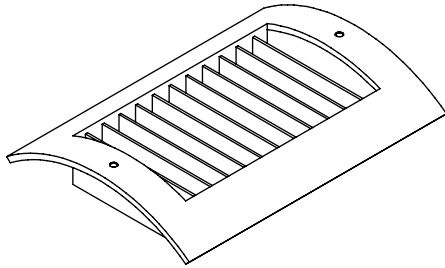

RS 34 Series

Standard:

- Radius flush style spiral mount diffuser
- Double deflection air deflectors with nylon bushings for easy adjustment
- Front blades are parallel to shortest dimension, Back blades are parallel to longest dimension
- Allows 4-way airflow adjustment

- Soft White
- Foam gasket for air tight seal

Optional:

- All galvanized finish (RS34-GALV)
- Driftwood Tan
- Designer colors available
- Screwdriver operated Spiral Scoop Extractor, 24" Maximum Length Scoop (RS 34-SC)
- Recessed screwdriver operated opposed blade damper (RS 34-0)

Ordering Notes:

- Available in 8" thru 48" spiral diameters
 (Note: Spiral diameter must be 4" larger than register width)

Note: Overall width will vary based on width and diameter of spiral register.

RS34-SC