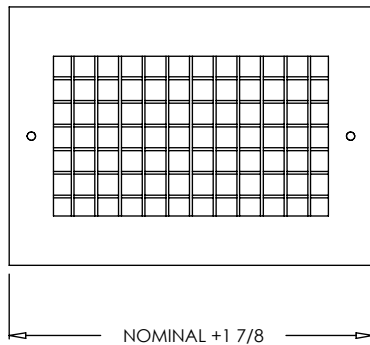

Optional:

- ☐ All galvanized finish (RS34-GALV)
- ☐ Driftwood Tan
- ☐ Designer colors available
- ☐ Screwdriver operated Spiral Scoop Extractor, 24" Maximum Length Scoop (RS 34-SC)
- ☐ Recessed screwdriver operated opposed blade damper (RS 34-0)

Ordering Notes:

- Available in 8" thru 48" spiral diameters
  (Note: Spiral diameter must be 4" larger than register width)

Note: Overall width will vary based on width and diameter of spiral register.