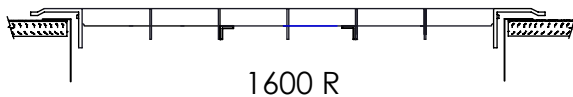

1600 Series Floor Grille

Standard:

- Heavy duty honeycomb construction
- Blades run parallel to longest dimension given
- Driftwood Tan

Optional:

- ☐ Mounting holes for sidewall and ceiling applications
- ☐ Reinforced welded core and extra support for heavy duty applications (1600 R)

Finishes:

- ☐ Soft White

Designer Colors:

- ☐ Navajo White
- ☐ Forest Green
- ☐ Burgundy
- ☐ Camaro Silver
- ☐ Bronze
- ☐ Royal Blue
- ☐ Coffee Tan
- ☐ Almond
- ☐ Black Velvet
- ☐ Vanilla

Plating:

- ☐ Polished Brass
- ☐ Antique Brass
- ☐ Polished Chrome
- ☐ Copper
- ☐ Pewter
- ☐ Satin Nickel

PROJECT	SUBMITTAL REVIEW
LOCATION	
ENGINEER	
ARCHITECT	
CONTRACTOR