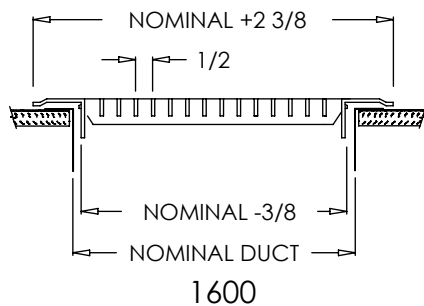

1600 Series Floor Grille

Standard:

- Heavy duty honeycomb construction
- Blades run parallel to longest dimension given
- Driftwood Tan

Optional:

- ☐ Mounting holes for sidewall and ceiling applications
- ☐ Reinforced welded core and extra support for heavy duty applications (1600 R)

Finishes:

- ☐ Soft White

Designer Colors:

- ☐ Navajo White
- ☐ Forest Green
- ☐ Burgundy
- ☐ Camaro Silver
- ☐ Bronze
- ☐ Royal Blue
- ☐ Coffee Tan
- ☐ Almond
- ☐ Black Velvet
- ☐ Vanilla

Plating:

- ☐ Polished Brass
- ☐ Antique Brass
- ☐ Polished Chrome
- ☐ Copper
- ☐ Pewter
- ☐ Satin Nickel

PROJECT	SUBMITTAL REVIEW
LOCATION	
ENGINEER	
ARCHITECT	
CONTRACTOR