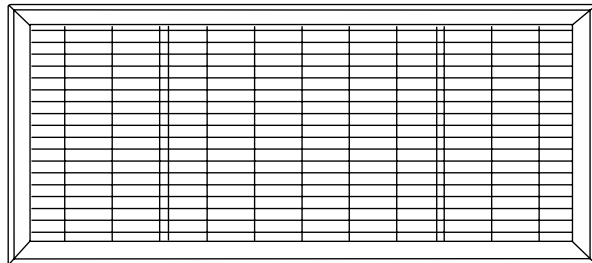

1600 Series Floor Grille

Standard:

- Heavy duty honeycomb construction
- Blades run parallel to longest dimension given
- Driftwood Tan

Optional:

- ☐ Mounting holes for sidewall and ceiling applications
- ☐ Reinforced welded core and extra support for heavy duty applications (1600 R)

Finishes:

- ☐ Soft White

Designer Colors:

- ☐ Navajo White
- ☐ Forest Green
- ☐ Burgundy
- ☐ Camaro Silver
- ☐ Bronze
- ☐ Royal Blue
- ☐ Coffee Tan
- ☐ Almond
- ☐ Black Velvet
- ☐ Vanilla

Plating:

- ☐ Polished Brass
- ☐ Antique Brass
- ☐ Polished Chrome
- ☐ Copper
- ☐ Pewter
- ☐ Satin Nickel

PROJECT	SUBMITTAL REVIEW
LOCATION	
ENGINEER	
ARCHITECT	
CONTRACTOR