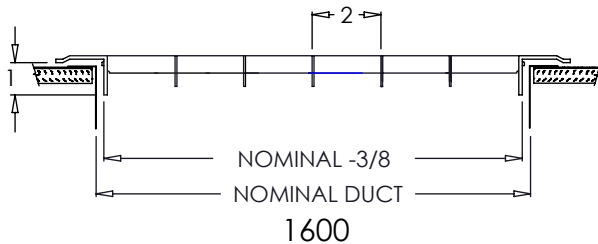

1600 Series Floor Grille

Standard:

- Heavy duty honeycomb construction
- Blades run parallel to longest dimension given
- Driftwood Tan

Optional:

- ☐ Mounting holes for sidewall and ceiling applications
- ☐ Reinforced welded core and extra support for heavy duty applications (1600 R)

Finishes:

- ☐ Soft White

Designer Colors:

- ☐ Navajo White
- ☐ Forest Green
- ☐ Burgundy
- ☐ Camaro Silver
- ☐ Bronze
- ☐ Royal Blue
- ☐ Coffee Tan
- ☐ Almond
- ☐ Black Velvet
- ☐ Vanilla

Plating:

- ☐ Polished Brass
- ☐ Antique Brass
- ☐ Polished Chrome
- ☐ Copper
- ☐ Pewter
- ☐ Satin Nickel

PROJECT	SUBMITTAL REVIEW
LOCATION	
ENGINEER	
ARCHITECT	
CONTRACTOR