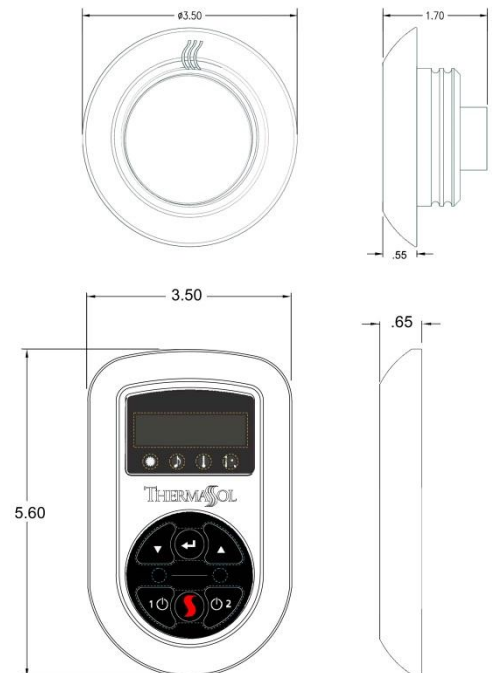

The control should be installed 60 inches from the floor of the shower, inside the shower only, and away from the steam head.

The steam head should be installed 12 inches from the floor and 6" from any wall, locate as far as possible from the bathing seating or location of the users, and not below any fixtures.

Product Specification:

The user interface control shall be 5.6" x 3.5" x 0.65" in dimension. The Control shall be made from billet aluminum and includes the ability to operate and control: Smart Steam, Fast Start, Auto PowerFlush, Light and Sound System. By using a 100% networked digital technology.

Shipping Information:

Weight.....4 lbs.
 Length.....12 in.
 Width.....12 in.
 Height.....6 in.

Styling Information:

The control and steam head is shown in Contemporary

Contemporary Edge

For any further assistance please contact ThermaSol at 800.776.0711 or sales@thermasol.com