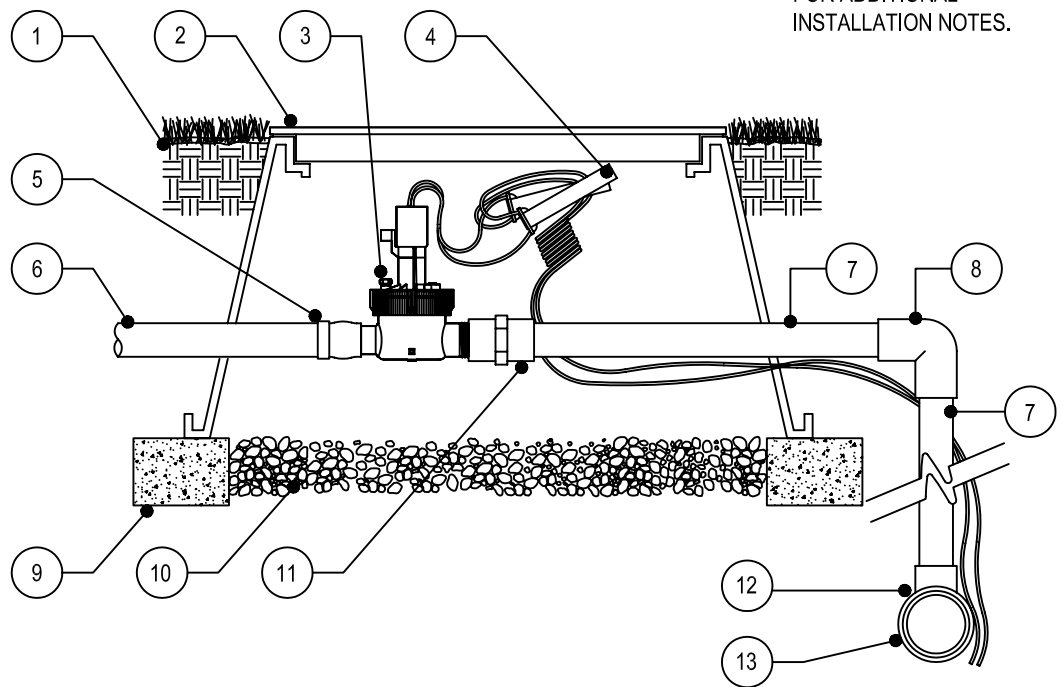

TORO-IRRIGATION DIVISION
 5825 JASMINE STREET
 RIVERSIDE, CA 92504
 TOLL FREE: 1-800-664-4740
 PHONE: (951) 785-3152
 FAX: (951) 359-1870
 www.toro.com

LEGEND

1. FINISHED GRADE
2. VALVE BOX & COVER
3. TORO MxB REMOTE CONTROL VALVE WITH FLOW CONTROL AND WIRED SOLENOID MODEL NO. EZF-25-04
4. CONTROL WIRES WITH 12" MIN. SERVICE COIL AND WATERPROOF WIRE SPLICE CONNECTORS
5. STAINLESS-STEEL CLAMP
6. POLY LATERAL LINE SEE SPECS. FOR DEPTH
7. PVC MAIN LINE LENGTH AS REQUIRED
8. PVC ELBOW
9. CONTINUOUS BRICK SUPPORTS
10. GRAVEL (1 CU. FT.)
11. PVC FEMALE ADAPTER
12. PVC TEE OR ELBOW (TYP.)
13. PVC MAIN LINE (TYP.) SEE SPECS. FOR DEPTH

NOTES:
 SEE PLANS, LEGEND
 AND SPECIFICATIONS
 FOR ADDITIONAL
 INSTALLATION NOTES.

SECTION/ELEVATION
 NOT TO SCALE

NOTES:

1. INSTALLATION TO BE COMPLETED IN ACCORDANCE WITH MANUFACTURERS SPECIFICATIONS.
2. DO NOT SCALE DRAWINGS.
3. CONTRACTORS NOTE: FOR PRODUCT AND COMPANY INFORMATION VISIT www.CADdetails.com/info REFERENCE NUMBER 065-165f.

EZ-FLO® PLUS SERIES

1" PLASTIC VALVE (MxB, WIRED SOLENOID) - WITH FLOW CONTROL